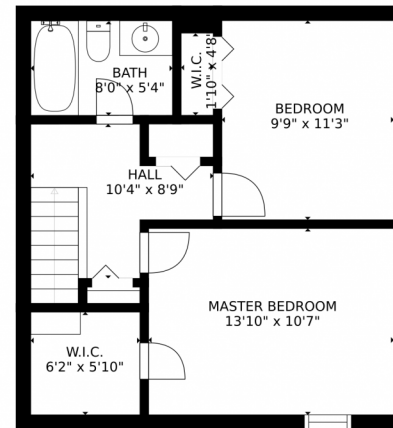

 Single Family  944 SQFT

Taylor Haas
303-665-7368
taylorh@coloradorpm.com
<https://www.coloradorpm.com/available-rental-properties-denver>

6650 East Arizona Avenue, Denver, CO 80224 – All Levels

FLOOR 1

FLOOR 2

GROSS INTERNAL AREA
FLOOR 1: 458 sq. ft, FLOOR 2: 458 sq. ft
EXCLUDED AREAS: , GARAGE: 412 sq. ft
TOTAL: 916 sq. ft
SIZES AND DIMENSIONS ARE APPROXIMATE, ACTUAL MAY VARY.

Disclaimer: Sizes and Dimensions are Approximate, Actual May Vary.

GROSS INTERNAL AREA
FLOOR 1: 458 sq. ft. FLOOR 2: 458 sq. ft
EXCLUDED AREAS: , GARAGE: 412 sq. ft
TOTAL: 916 sq. ft
SIZES AND DIMENSIONS ARE APPROXIMATE, ACTUAL MAY VARY.

Disclaimer: Sizes and Dimensions are Approximate, Actual May Vary.

Taylor Haas
303-665-7368
taylorh@coloradorpm.com
<https://www.coloradorpm.com/available-rental-properties-denver>

GROSS INTERNAL AREA
FLOOR 1: 458 sq. ft. FLOOR 2: 458 sq. ft
EXCLUDED AREAS: , GARAGE: 412 sq. ft
TOTAL: 916 sq. ft
SIZES AND DIMENSIONS ARE APPROXIMATE, ACTUAL MAY VARY.