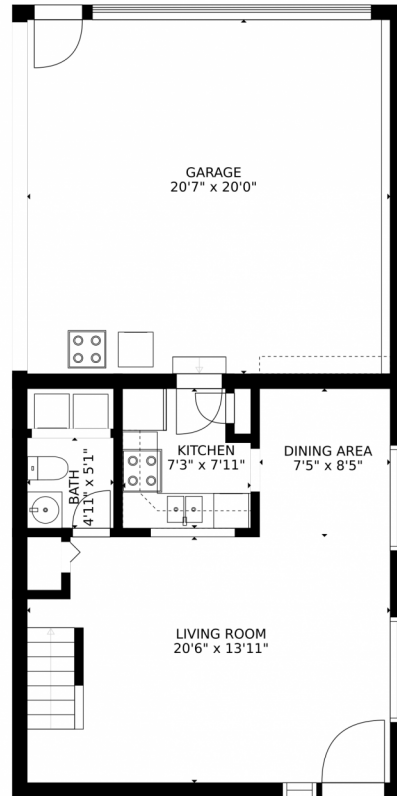

 Single Family  944 SQFT

Taylor Haas
303-665-7368
taylorh@coloradorpm.com
<https://www.coloradorpm.com/available-rental-properties-denver>

6650 East Arizona Avenue, Denver, CO 80224 – All Levels

FLOOR 1

FLOOR 2

GROSS INTERNAL AREA
FLOOR 1: 458 sq. ft, FLOOR 2: 458 sq. ft
EXCLUDED AREAS: , GARAGE: 412 sq. ft
TOTAL: 916 sq. ft
SIZES AND DIMENSIONS ARE APPROXIMATE, ACTUAL MAY VARY.

Disclaimer: Sizes and Dimensions are Approximate, Actual May Vary.

GROSS INTERNAL AREA
FLOOR 1: 458 sq. ft. FLOOR 2: 458 sq. ft
EXCLUDED AREAS: , GARAGE: 412 sq. ft
TOTAL: 916 sq. ft
SIZES AND DIMENSIONS ARE APPROXIMATE, ACTUAL MAY VARY.

Disclaimer: Sizes and Dimensions are Approximate, Actual May Vary.

Taylor Haas
303-665-7368
taylorh@coloradorpm.com
<https://www.coloradorpm.com/available-rental-properties-denver>

GROSS INTERNAL AREA
FLOOR 1: 458 sq. ft. FLOOR 2: 458 sq. ft
EXCLUDED AREAS: , GARAGE: 412 sq. ft
TOTAL: 916 sq. ft
SIZES AND DIMENSIONS ARE APPROXIMATE, ACTUAL MAY VARY.