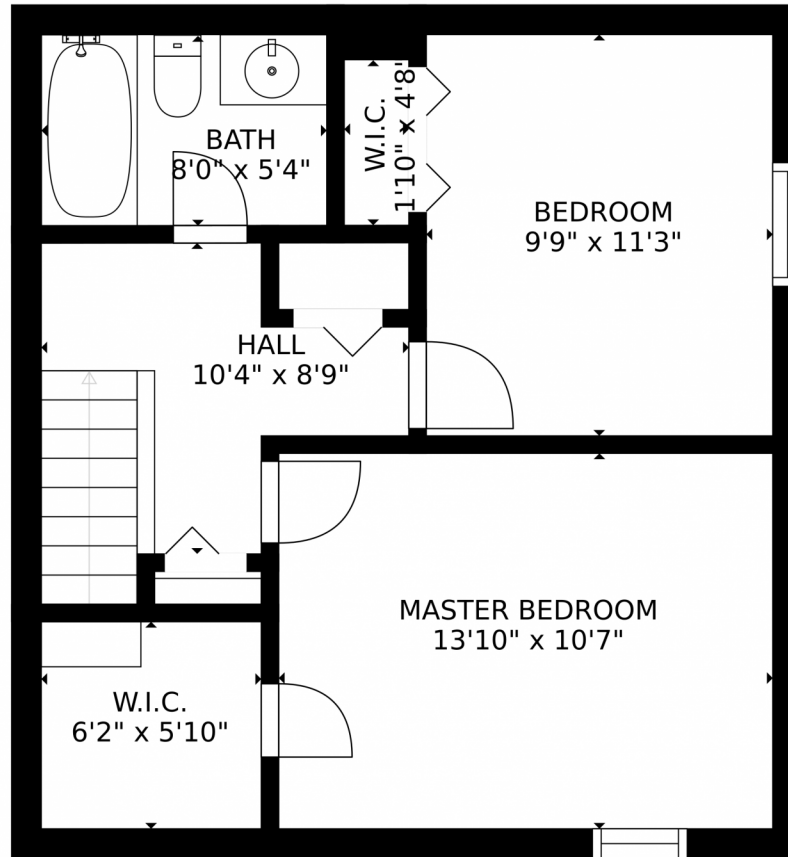

GROSS INTERNAL AREA
FLOOR 1: 458 sq. ft, FLOOR 2: 458 sq. ft
EXCLUDED AREAS: , GARAGE: 412 sq. ft
TOTAL: 916 sq. ft
SIZES AND DIMENSIONS ARE APPROXIMATE, ACTUAL MAY VARY.

Disclaimer: Sizes and Dimensions are Approximate, Actual May Vary.

GROSS INTERNAL AREA
FLOOR 1: 458 sq. ft. FLOOR 2: 458 sq. ft
EXCLUDED AREAS: , GARAGE: 412 sq. ft
TOTAL: 916 sq. ft
SIZES AND DIMENSIONS ARE APPROXIMATE, ACTUAL MAY VARY.

Disclaimer: Sizes and Dimensions are Approximate, Actual May Vary.

Taylor Haas
303-665-7368
taylorh@coloradorpm.com
<https://www.coloradorpm.com/available-rental-properties-denver>

GROSS INTERNAL AREA
FLOOR 1: 458 sq. ft. FLOOR 2: 458 sq. ft
EXCLUDED AREAS: , GARAGE: 412 sq. ft
TOTAL: 916 sq. ft
SIZES AND DIMENSIONS ARE APPROXIMATE, ACTUAL MAY VARY.