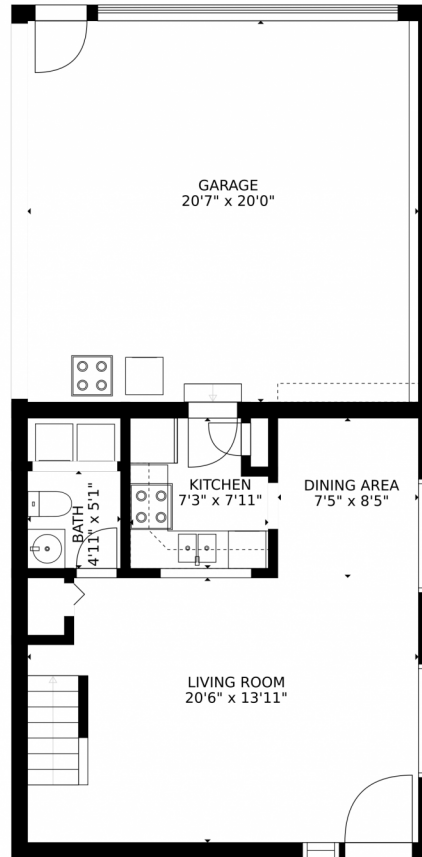

GROSS INTERNAL AREA
FLOOR 1: 458 sq. ft, FLOOR 2: 458 sq. ft
EXCLUDED AREAS: , GARAGE: 412 sq. ft
TOTAL: 916 sq. ft
SIZES AND DIMENSIONS ARE APPROXIMATE, ACTUAL MAY VARY.

Disclaimer: Sizes and Dimensions are Approximate, Actual May Vary.

GROSS INTERNAL AREA
FLOOR 1: 458 sq. ft. FLOOR 2: 458 sq. ft
EXCLUDED AREAS: , GARAGE: 412 sq. ft
TOTAL: 916 sq. ft
SIZES AND DIMENSIONS ARE APPROXIMATE, ACTUAL MAY VARY.

Disclaimer: Sizes and Dimensions are Approximate, Actual May Vary.

Taylor Haas
303-665-7368
taylorh@coloradorpm.com
<https://www.coloradorpm.com/available-rental-properties-denver>

GROSS INTERNAL AREA
FLOOR 1: 458 sq. ft. FLOOR 2: 458 sq. ft
EXCLUDED AREAS: , GARAGE: 412 sq. ft
TOTAL: 916 sq. ft
SIZES AND DIMENSIONS ARE APPROXIMATE, ACTUAL MAY VARY.