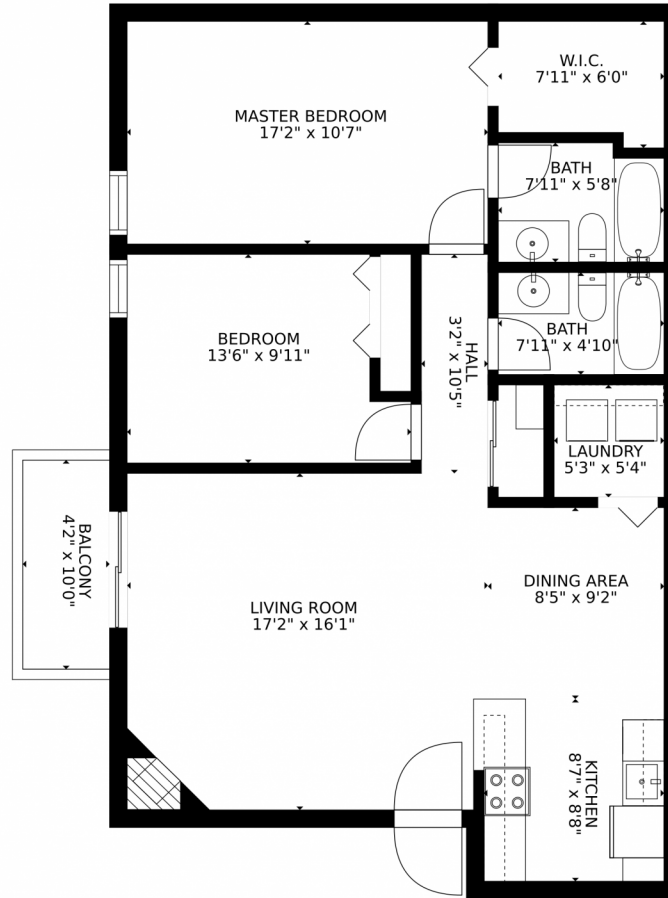

 Single Family  943 SQFT

Taylor Haas
303-665-7368
taylorh@coloradorpm.com
<https://www.coloradorpm.com/available-rental-properties-denv>

10150 East Virginia Avenue, Denver, CO 80247 – Main Level

SIZES AND DIMENSIONS ARE APPROXIMATE, ACTUAL MAY VARY.