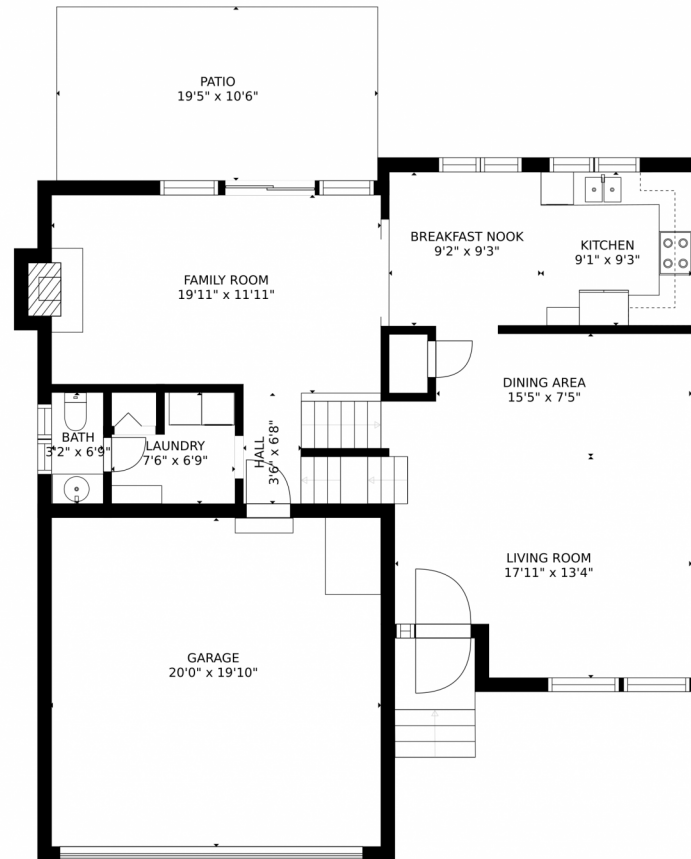

 Single Family  2121 SQFT

Taylor Haas
303-665-7368
taylorh@coloradorpm.com
<https://www.coloradorpm.com/available-rental-properties-denver>

18982 East Loyola Circle, Aurora, CO 80013 – All Levels

GROSS INTERNAL AREA
FLOOR 1: 432 sq. ft, FLOOR 2: 918 sq. ft
FLOOR 3: 629 sq. ft, EXCLUDED AREAS:
PATIO: 204 sq. ft, GARAGE: 395 sq. ft
TOTAL: 1979 sq. ft
SIZES AND DIMENSIONS ARE APPROXIMATE, ACTUAL MAY VARY.

18982 East Loyola Circle, Aurora, CO 80013 – Lower Level

GROSS INTERNAL AREA
FLOOR 1: 432 sq. ft., FLOOR 2: 918 sq. ft.
FLOOR 3: 629 sq. ft., EXCLUDED AREAS:
PATIO: 204 sq. ft., GARAGE: 395 sq. ft.
TOTAL: 1979 sq. ft.
SIZES AND DIMENSIONS ARE APPROXIMATE, ACTUAL MAY VARY.

GROSS INTERNAL AREA
FLOOR 1: 432 sq. ft, FLOOR 2: 918 sq. ft
FLOOR 3: 629 sq. ft, EXCLUDED AREAS:
PATIO: 204 sq. ft, GARAGE: 395 sq. ft
TOTAL: 1979 sq. ft
SIZES AND DIMENSIONS ARE APPROXIMATE, ACTUAL MAY VARY.