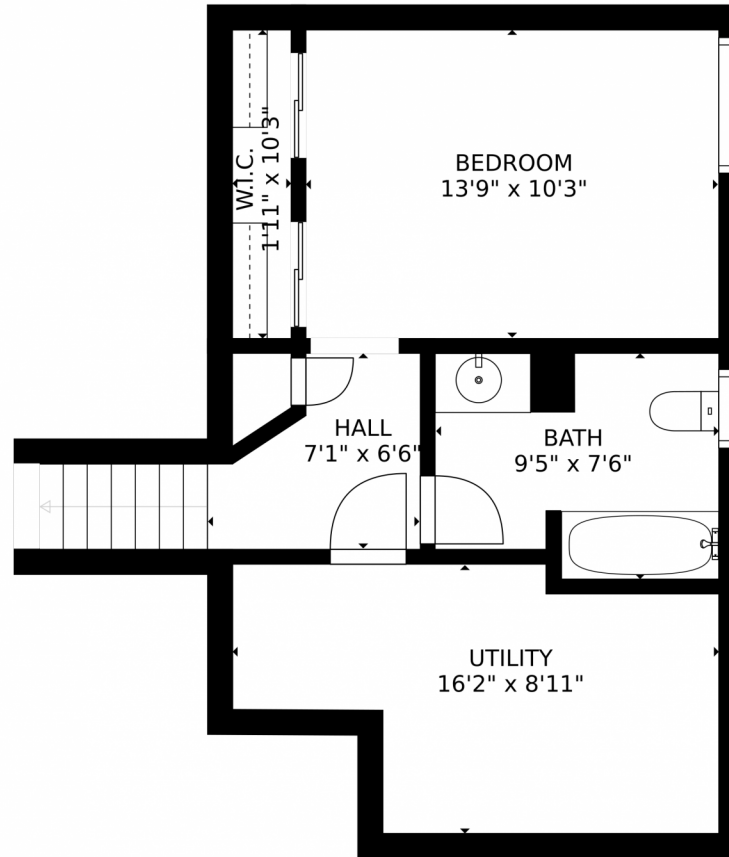

 Single Family  2121 SQFT

Taylor Haas
303-665-7368
taylorh@coloradorpm.com
<https://www.coloradorpm.com/available-rental-properties-denver>

18982 East Loyola Circle, Aurora, CO 80013 – All Levels

GROSS INTERNAL AREA
FLOOR 1: 432 sq. ft, FLOOR 2: 918 sq. ft
FLOOR 3: 629 sq. ft, EXCLUDED AREAS:
PATIO: 204 sq. ft, GARAGE: 395 sq. ft
TOTAL: 1979 sq. ft
SIZES AND DIMENSIONS ARE APPROXIMATE, ACTUAL MAY VARY.

18982 East Loyola Circle, Aurora, CO 80013 – Lower Level

GROSS INTERNAL AREA
FLOOR 1: 432 sq. ft., FLOOR 2: 918 sq. ft.
FLOOR 3: 629 sq. ft., EXCLUDED AREAS:
PATIO: 204 sq. ft., GARAGE: 395 sq. ft.
TOTAL: 1979 sq. ft.
SIZES AND DIMENSIONS ARE APPROXIMATE, ACTUAL MAY VARY.

GROSS INTERNAL AREA
FLOOR 1: 432 sq. ft, FLOOR 2: 918 sq. ft
FLOOR 3: 629 sq. ft, EXCLUDED AREAS:
PATIO: 204 sq. ft, GARAGE: 395 sq. ft
TOTAL: 1979 sq. ft
SIZES AND DIMENSIONS ARE APPROXIMATE, ACTUAL MAY VARY.