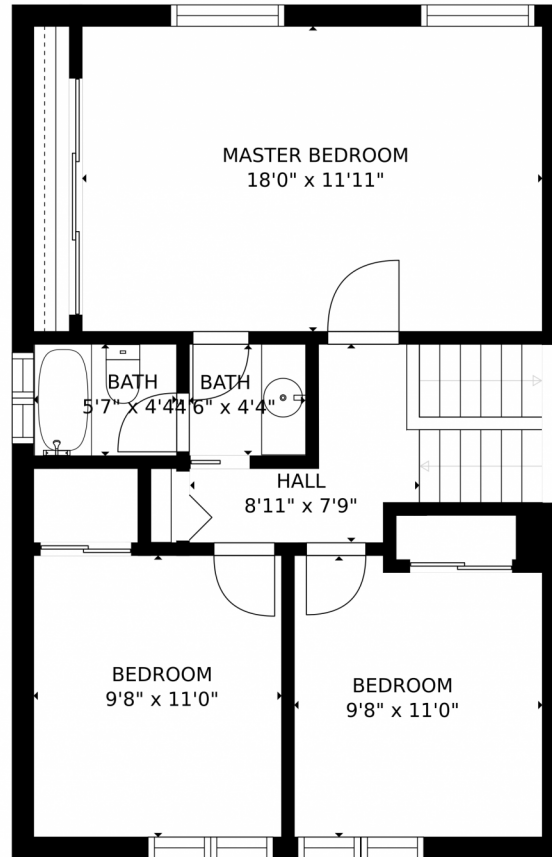

18982 East Loyola Circle, Aurora, CO 80013 – Lower Level

GROSS INTERNAL AREA
FLOOR 1: 432 sq. ft., FLOOR 2: 918 sq. ft.
FLOOR 3: 629 sq. ft., EXCLUDED AREAS:
PATIO: 204 sq. ft., GARAGE: 395 sq. ft.
TOTAL: 1979 sq. ft.
SIZES AND DIMENSIONS ARE APPROXIMATE, ACTUAL MAY VARY.

GROSS INTERNAL AREA
FLOOR 1: 432 sq. ft, FLOOR 2: 918 sq. ft
FLOOR 3: 629 sq. ft, EXCLUDED AREAS:
PATIO: 204 sq. ft, GARAGE: 395 sq. ft
TOTAL: 1979 sq. ft
SIZES AND DIMENSIONS ARE APPROXIMATE, ACTUAL MAY VARY.