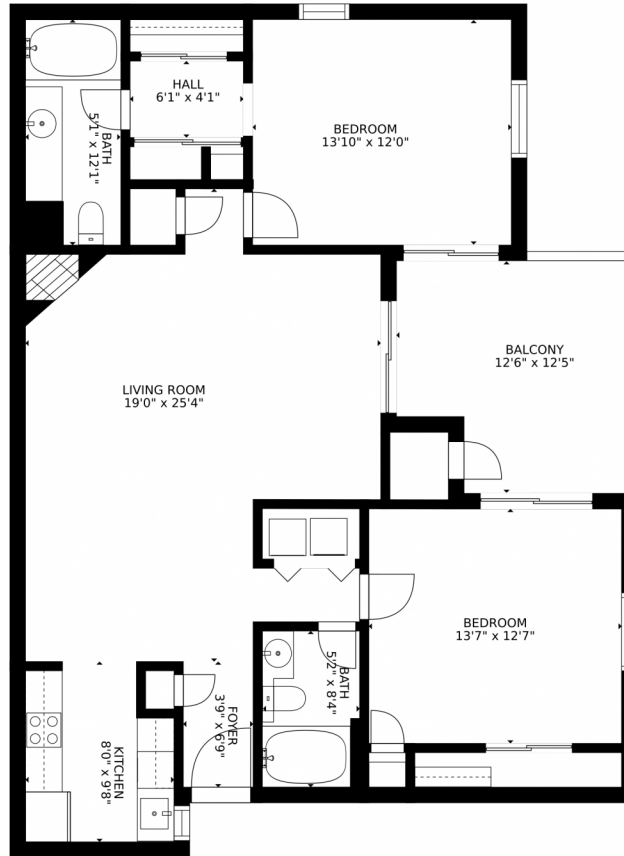

 Single Family  1110 SQFT

Taylor Haas
303-665-7368
taylorh@coloradorpm.com
<https://www.coloradorpm.com/available-rental-properties-denver>

10303 East Peakview Avenue, Englewood, CO 80111 – Main Level

GROSS INTERNAL AREA
FLOOR 1: 1098 sq. ft, EXCLUDED AREAS:
BALCONY: 140 sq. ft
TOTAL: 1098 sq. ft
SIZES AND DIMENSIONS ARE APPROXIMATE, ACTUAL MAY VARY.