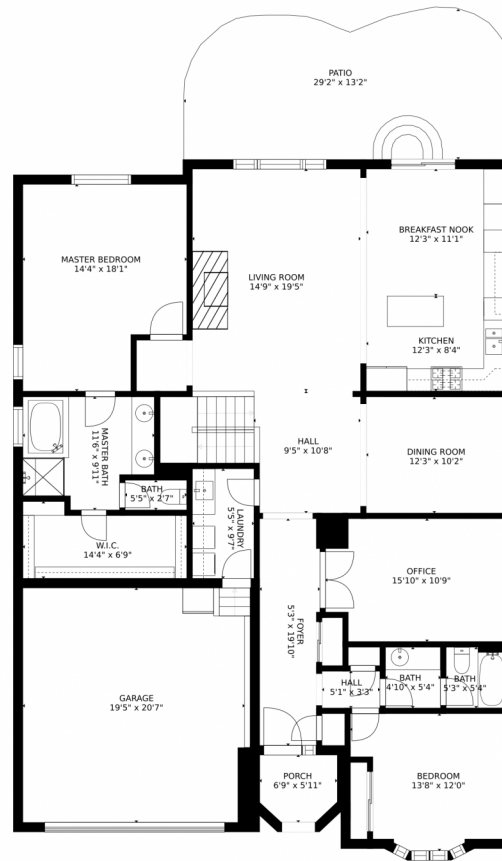

Single Family

2076 SQFT

**Taylor Haas**

303-665-7368

taylorh@coloradorpm.com

<https://www.coloradorpm.com/available-rental-properties-denver>

Scan code  
for more  
property  
details

GROSS INTERNAL AREA  
FLOOR 1: 1396 sq. ft, FLOOR 2: 1932 sq. ft  
EXCLUDED AREAS: , PATIO: 349 sq. ft  
PORCH: 38 sq. ft, GARAGE: 409 sq. ft  
TOTAL: 3328 sq. ft  
SIZES AND DIMENSIONS ARE APPROXIMATE, ACTUAL MAY VARY.

# 635 Mathews Way, Erie, CO 80516 – Main Floor

GROSS INTERNAL AREA  
FLOOR 1: 1396 sq. ft., FLOOR 2: 1932 sq. ft  
EXCLUDED AREAS: , PATIO: 349 sq. ft  
PORCH: 38 sq. ft., GARAGE: 409 sq. ft  
TOTAL: 3328 sq. ft  
SIZES AND DIMENSIONS ARE APPROXIMATE, ACTUAL MAY VARY.