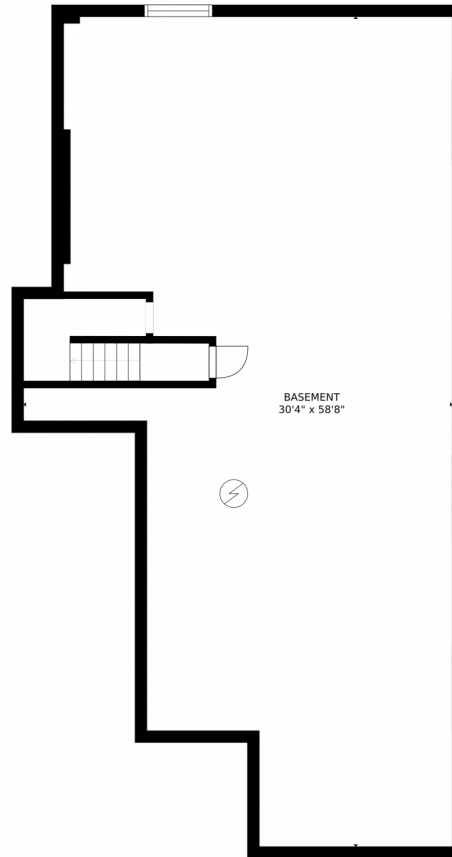

Single Family

2076 SQFT

**Taylor Haas**

303-665-7368

taylorh@coloradorpm.com

<https://www.coloradorpm.com/available-rental-properties-denver>

Scan code  
for more  
property  
details

GROSS INTERNAL AREA  
FLOOR 1: 1396 sq. ft, FLOOR 2: 1932 sq. ft  
EXCLUDED AREAS: , PATIO: 349 sq. ft  
PORCH: 38 sq. ft, GARAGE: 409 sq. ft  
TOTAL: 3328 sq. ft  
SIZES AND DIMENSIONS ARE APPROXIMATE, ACTUAL MAY VARY.

# 635 Mathews Way, Erie, CO 80516 – Main Floor

GROSS INTERNAL AREA  
FLOOR 1: 1396 sq. ft., FLOOR 2: 1932 sq. ft  
EXCLUDED AREAS: , PATIO: 349 sq. ft  
PORCH: 38 sq. ft., GARAGE: 409 sq. ft  
TOTAL: 3328 sq. ft  
SIZES AND DIMENSIONS ARE APPROXIMATE, ACTUAL MAY VARY.