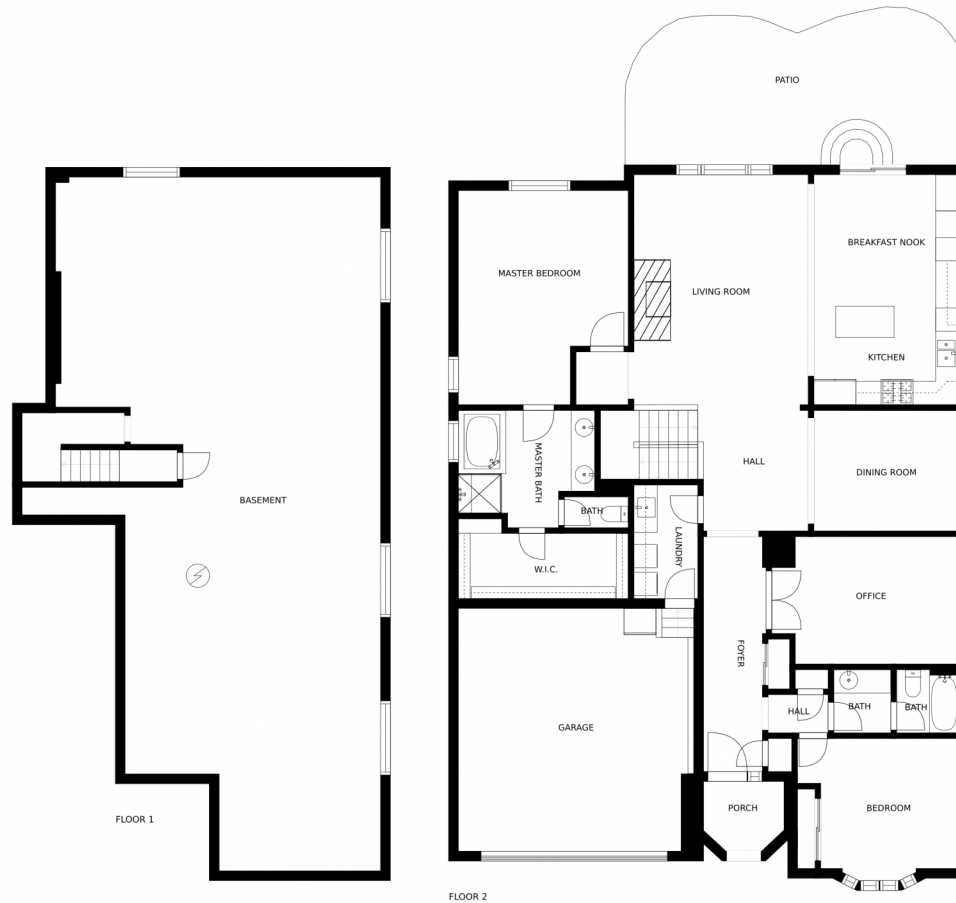

635 Mathews Way, Erie, CO 80516 – All Floors

SIZES AND DIMENSIONS ARE APPROXIMATE, ACTUAL MAY VARY.

Disclaimer: Sizes and Dimensions are Approximate, Actual May Vary.

Taylor Haas
303-665-7368
taylorh@coloradorpm.com
<https://www.coloradorpm.com/available-rental-properties-denver>