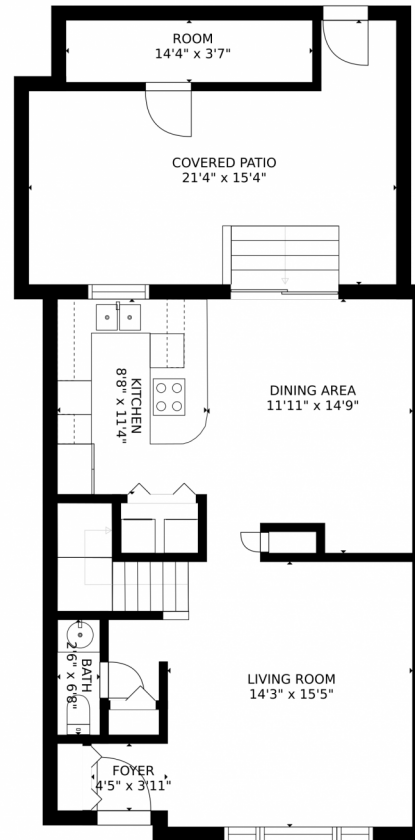

Scan code
for more
property
details

9039 Mansfield Avenue, Denver, CO 80237 – 2nd Level

SIZES AND DIMENSIONS ARE APPROXIMATE, ACTUAL MAY VARY.

Disclaimer: Sizes and Dimensions are Approximate, Actual May Vary.

Taylor Haas
303-665-7368
taylorh@coloradorpm.com
<https://www.coloradorpm.com/available-rental-properties-denver>

9039 Mansfield Avenue, Denver, CO 80237 – All Levels

FLOOR 1

FLOOR 2

SIZES AND DIMENSIONS ARE APPROXIMATE, ACTUAL MAY VARY.