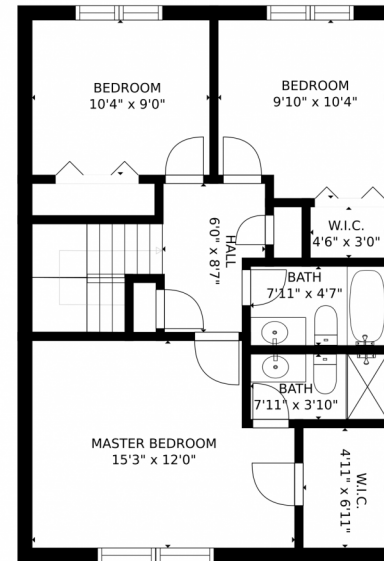

FLOOR 2

SIZES AND DIMENSIONS ARE APPROXIMATE, ACTUAL MAY VARY.

Disclaimer: Sizes and Dimensions are Approximate, Actual May Vary.

Taylor Haas

303-665-7368

taylorh@coloradorpm.com

<https://www.coloradorpm.com/available-rental-properties-denver>

Scan code
for more
property
details