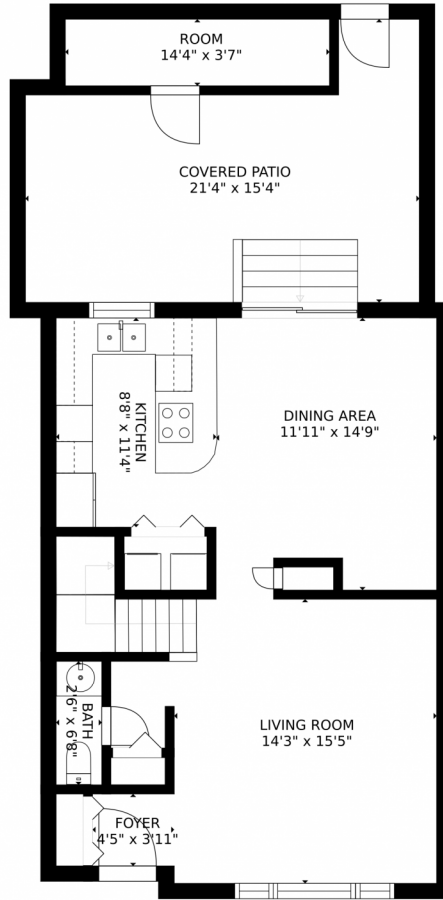

Single Family

1408 SQFT

Taylor Haas

303-665-7368

taylorh@coloradorpm.com

<https://www.coloradorpm.com/available-rental-properties-denver>

Scan code
for more
property
details

9039 Mansfield Avenue, Denver, CO 80237 – Main Level

SIZES AND DIMENSIONS ARE APPROXIMATE, ACTUAL MAY VARY.

Disclaimer: Sizes and Dimensions are Approximate, Actual May Vary.

Taylor Haas
303-665-7368
taylorh@coloradorpm.com
<https://www.coloradorpm.com/available-rental-properties-denv>

Scan code
for more
property
details

9039 Mansfield Avenue, Denver, CO 80237 – 2nd Level

SIZES AND DIMENSIONS ARE APPROXIMATE, ACTUAL MAY VARY.

Disclaimer: Sizes and Dimensions are Approximate, Actual May Vary.