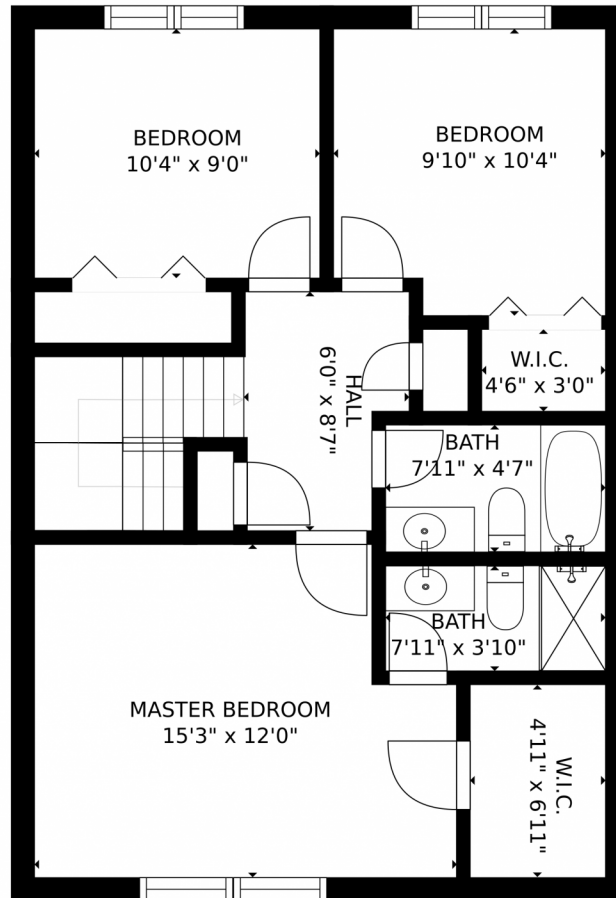

SIZES AND DIMENSIONS ARE APPROXIMATE, ACTUAL MAY VARY.

Disclaimer: Sizes and Dimensions are Approximate, Actual May Vary.

Taylor Haas
303-665-7368
taylorh@coloradorpm.com
<https://www.coloradorpm.com/available-rental-properties-denv>

Scan code
for more
property
details

9039 Mansfield Avenue, Denver, CO 80237 – 2nd Level

SIZES AND DIMENSIONS ARE APPROXIMATE, ACTUAL MAY VARY.

Disclaimer: Sizes and Dimensions are Approximate, Actual May Vary.