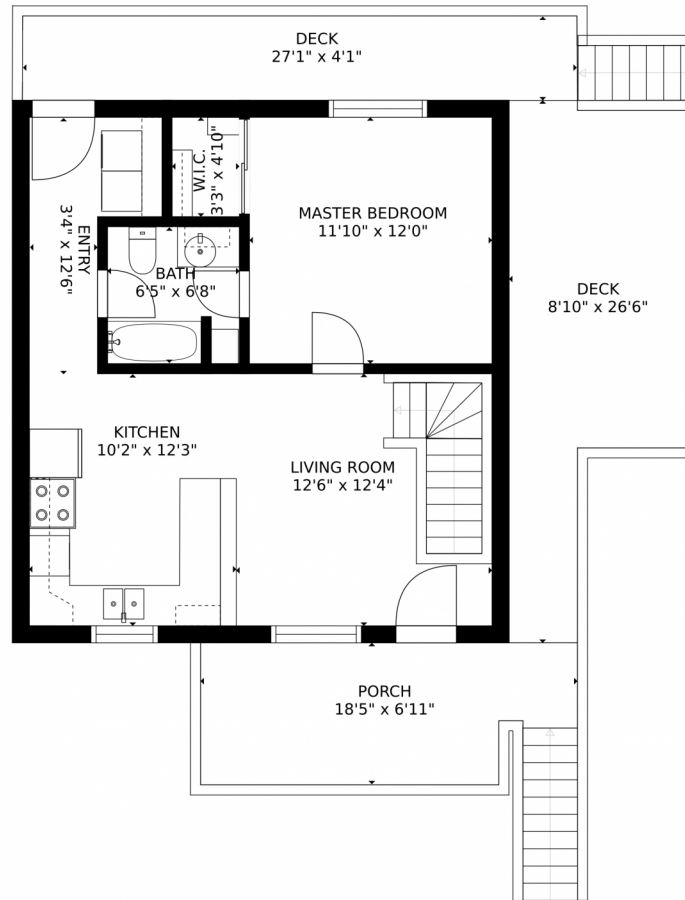

Single Family

2272 SQFT

Taylor Haas

303-665-7368

taylorh@coloradorpm.com

<https://www.coloradorpm.com/available-rental-properties-denver>

Scan code
for more
property
details

1570 Simms Street, Lakewood, CO 80215 – Main Level

SIZES AND DIMENSIONS ARE APPROXIMATE, ACTUAL MAY VARY.

Disclaimer: Sizes and Dimensions are Approximate, Actual May Vary.

Taylor Haas
303-665-7368
taylorh@coloradorpm.com
<https://www.coloradorpm.com/available-rental-properties-denver>