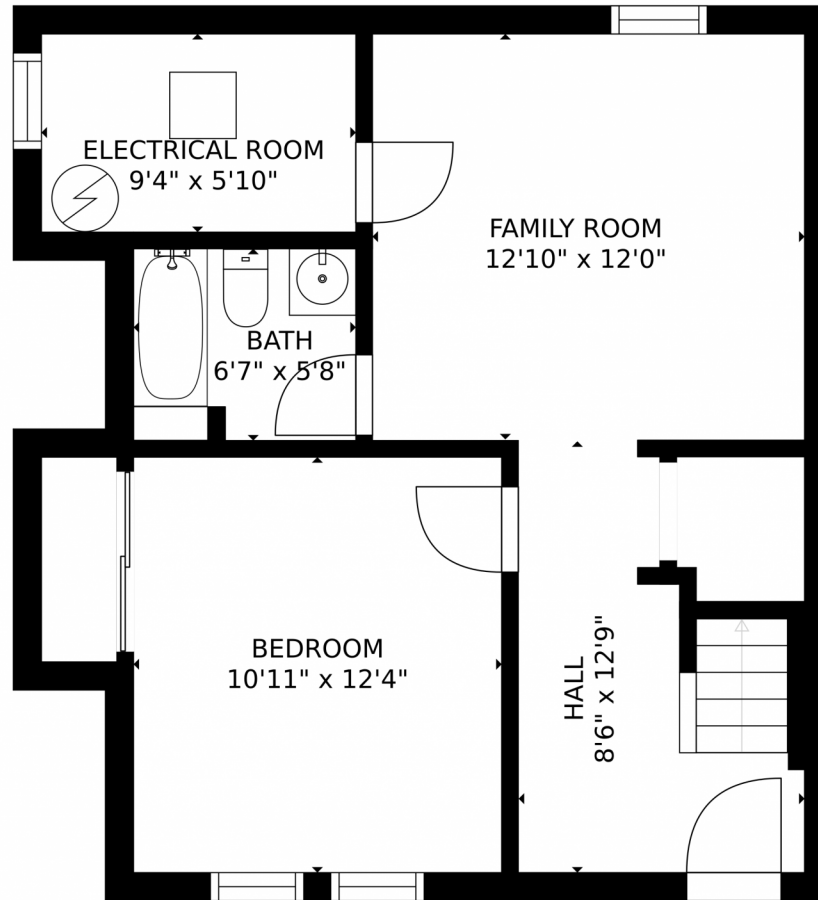

Single Family

2272 SQFT

Taylor Haas

303-665-7368

taylorh@coloradorpm.com

<https://www.coloradorpm.com/available-rental-properties-denver>

Scan code
for more
property
details

1570 Simms Street, Lakewood, CO 80215 – Main Level

SIZES AND DIMENSIONS ARE APPROXIMATE, ACTUAL MAY VARY.

Disclaimer: Sizes and Dimensions are Approximate, Actual May Vary.

Taylor Haas
303-665-7368
taylorh@coloradorpm.com
<https://www.coloradorpm.com/available-rental-properties-denver>