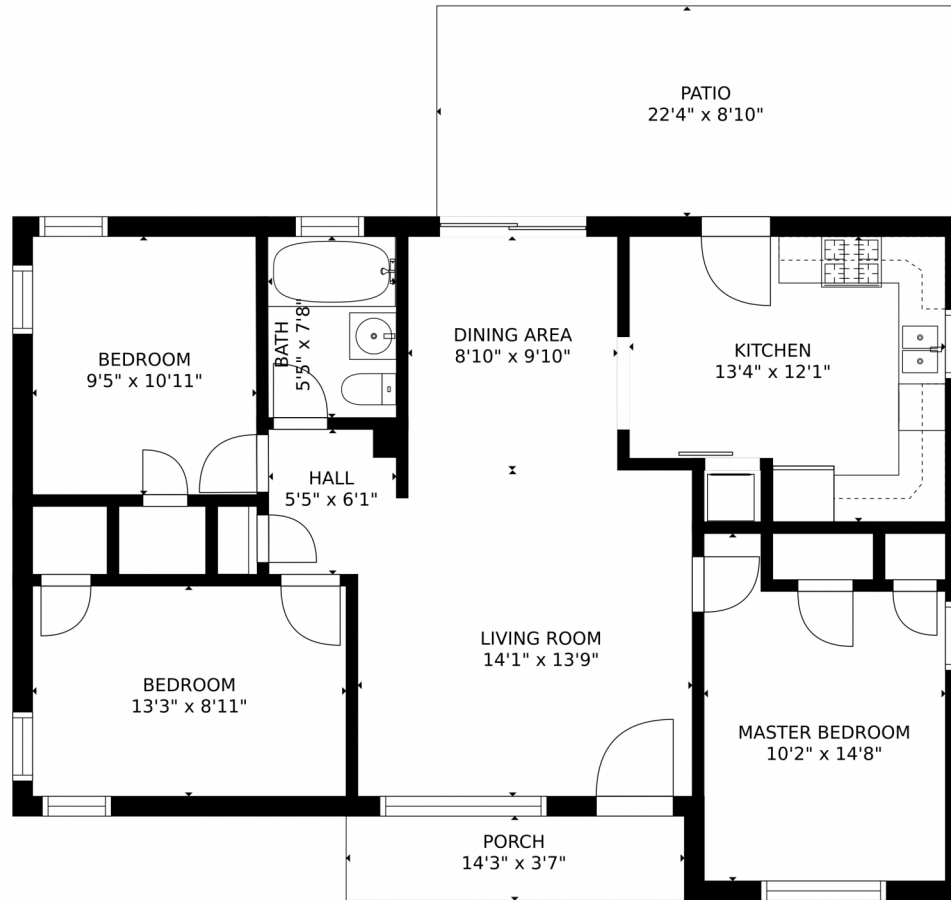

SIZES AND DIMENSIONS ARE APPROXIMATE, ACTUAL MAY VARY.

Disclaimer: Sizes and Dimensions are Approximate, Actual May Vary.

Taylor Haas

303-665-7368

taylorh@coloradorpm.com

<https://www.coloradorpm.com/available-rental-properties-denver>