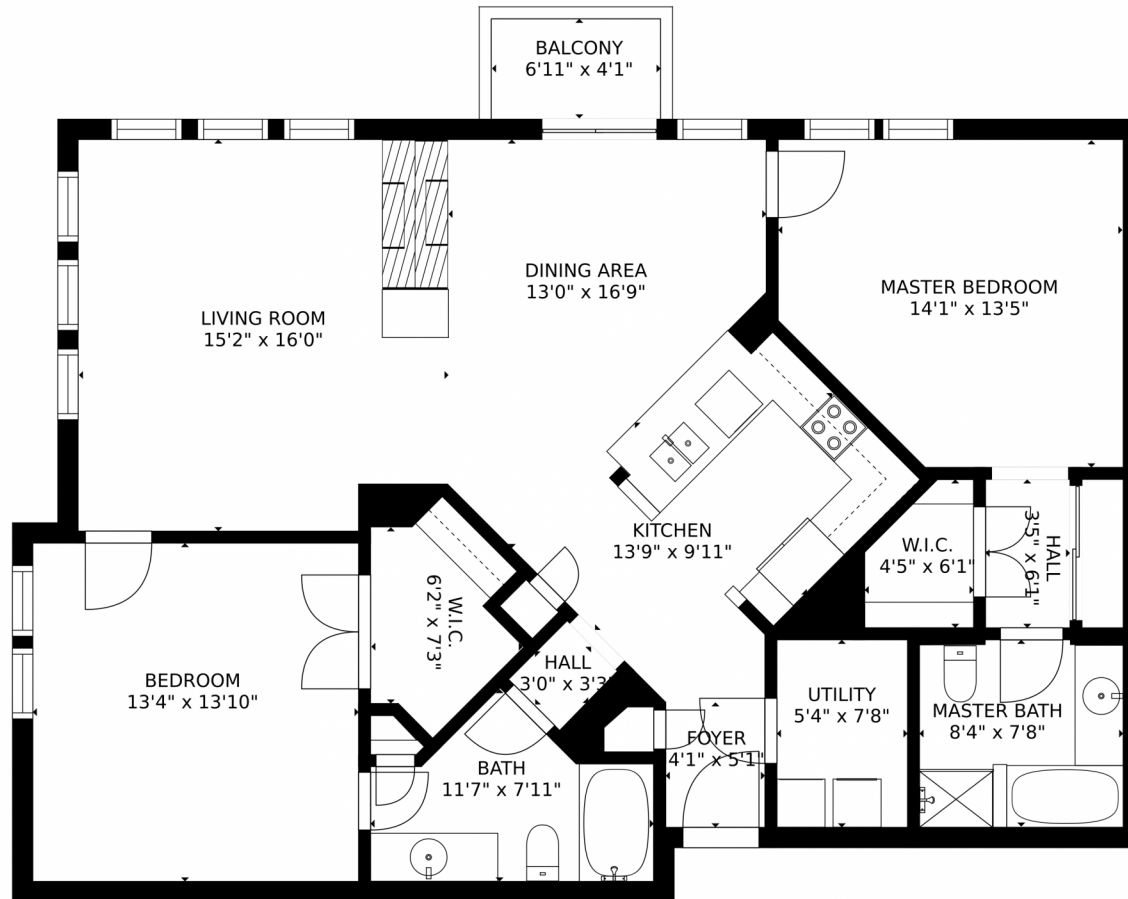

Single Family

1399 SQFT

**Taylor Haas**

303-665-7368

taylorh@coloradorpm.com

<https://www.coloradorpm.com/available-rental-properties-denver>

Scan code  
for more  
property  
details

13456 Via Varra, Broomfield, CO 80020 – Main Level

SIZES AND DIMENSIONS ARE APPROXIMATE, ACTUAL MAY VARY.

Disclaimer: Sizes and Dimensions are Approximate, Actual May Vary.

Taylor Haas

303-665-7368

taylorh@coloradorpm.com

<https://www.coloradorpm.com/available-rental-properties-denver>