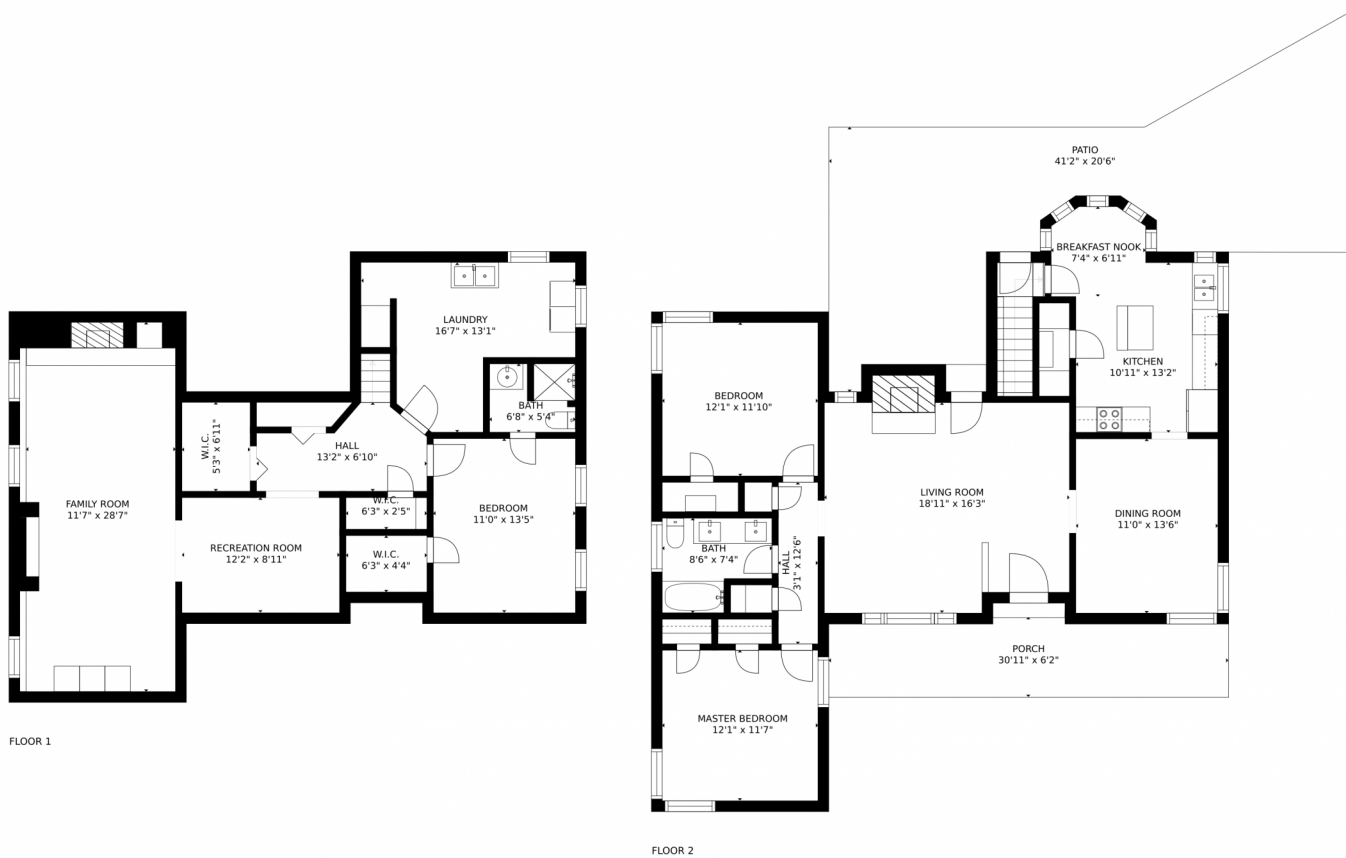

## PROPERTY DETAILS

Welcome Home Colorado! This rare gem on almost half an acre will not last long. Pride of ownership is apparent as soon as you arrive with a nicely manicured lawn and this care continues throughout the home. Enter the front door to an open living area with an elegant brick fireplace and access to the backyard and the hot tub. Immaculate hardwood floors, lots of natural light throughout the main floor with two bedrooms, a newly remodeled bathroom, large dining room, kitchen with an island and breakfast nook. Leading downstairs you will find another bedroom with a full bath, laundry room, office, spacious den and bonus room, all with new carpet and LVP flooring throughout. Step out the back door to a fully fenced and beautifully landscaped yard with a personal private oasis including a hot tub for those perfect Colorado nights - a great outdoor space made for entertaining and relaxing. You can't miss the massive (1,113 sq ft) 4 car garage with more than enough storage for

# 7370 Broadview Drive, Lakewood, CO 80214 – All Levels

GROSS INTERNAL AREA  
FLOOR 1: 1015 sq. ft, FLOOR 2: 1161 sq. ft  
EXCLUDED AREAS: , PATIO: 560 sq. ft  
PORCH: 184 sq. ft  
TOTAL: 2176 sq. ft  
SIZES AND DIMENSIONS ARE APPROXIMATE, ACTUAL MAY VARY.