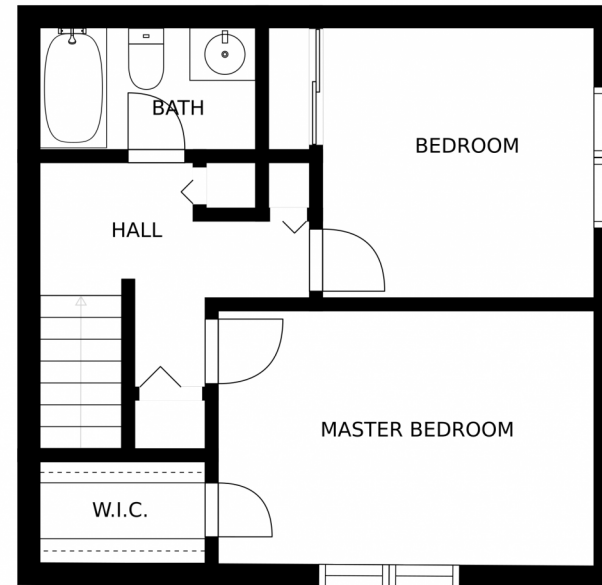

 Single Family  990 SQFT

Tasha Boser
303-912-3844
rebytashab@gmail.com

GROSS INTERNAL AREA
FLOOR 1: 420 sq. ft. FLOOR 2: 420 sq. ft.
TOTAL: 840 sq. ft.
SIZES AND DIMENSIONS ARE APPROXIMATE, ACTUAL MAY VARY.

Disclaimer: Sizes and Dimensions are Approximate, Actual May Vary.

Tasha Boser
303-912-3844
rebytashab@gmail.com

GROSS INTERNAL AREA
FLOOR 1: 420 sq. ft. FLOOR 2: 420 sq. ft.
TOTAL: 840 sq. ft.
SIZES AND DIMENSIONS ARE APPROXIMATE, ACTUAL MAY VARY.

Disclaimer: Sizes and Dimensions are Approximate, Actual May Vary.

Tasha Boser
303-912-3844
rebytashab@gmail.com

FLOOR 1

FLOOR 2

SIZES AND DIMENSIONS ARE APPROXIMATE, ACTUAL MAY VARY.

Disclaimer: Sizes and Dimensions are Approximate, Actual May Vary.