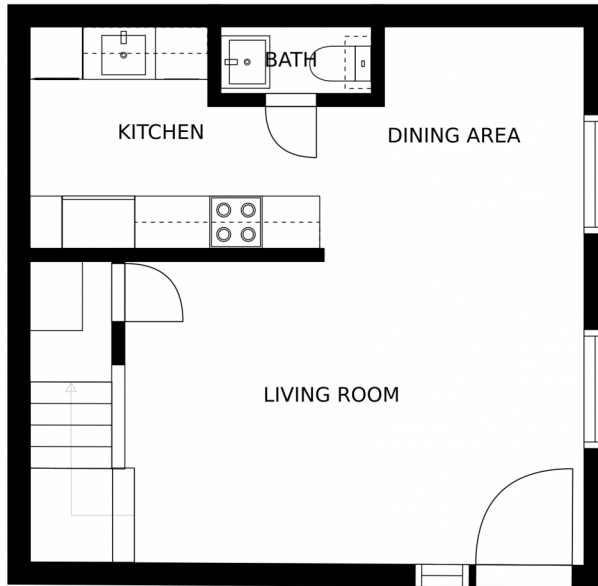

 Single Family  990 SQFT

Tasha Boser
303-912-3844
rebytashab@gmail.com

GROSS INTERNAL AREA
FLOOR 1: 420 sq. ft. FLOOR 2: 420 sq. ft.
TOTAL: 840 sq. ft.
SIZES AND DIMENSIONS ARE APPROXIMATE, ACTUAL MAY VARY.

Disclaimer: Sizes and Dimensions are Approximate, Actual May Vary.

Tasha Boser
303-912-3844
rebytashab@gmail.com

GROSS INTERNAL AREA
FLOOR 1: 420 sq. ft. FLOOR 2: 420 sq. ft.
TOTAL: 840 sq. ft.
SIZES AND DIMENSIONS ARE APPROXIMATE, ACTUAL MAY VARY.

Disclaimer: Sizes and Dimensions are Approximate, Actual May Vary.

Tasha Boser
303-912-3844
rebytashab@gmail.com

FLOOR 1

FLOOR 2

SIZES AND DIMENSIONS ARE APPROXIMATE, ACTUAL MAY VARY.

Disclaimer: Sizes and Dimensions are Approximate, Actual May Vary.