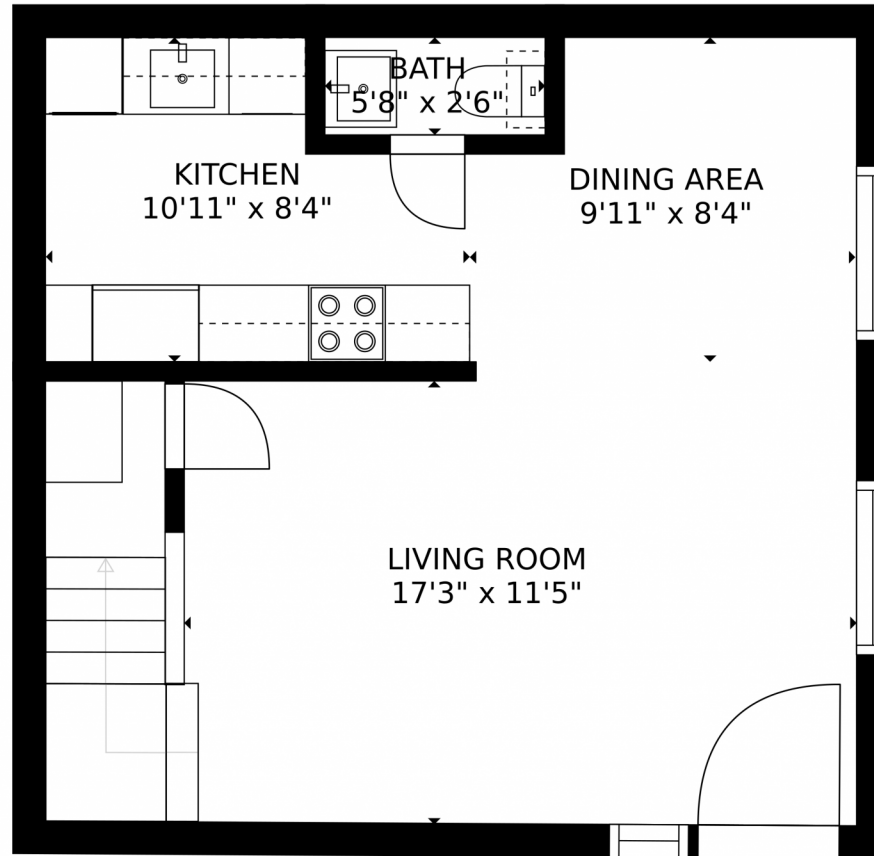

 Single Family  990 SQFT

Tasha Boser
303-912-3844
rebytashab@gmail.com

GROSS INTERNAL AREA
FLOOR 1: 420 sq. ft. FLOOR 2: 420 sq. ft.
TOTAL: 840 sq. ft.
SIZES AND DIMENSIONS ARE APPROXIMATE, ACTUAL MAY VARY.

Disclaimer: Sizes and Dimensions are Approximate, Actual May Vary.

Tasha Boser
303-912-3844
rebytashab@gmail.com

GROSS INTERNAL AREA
FLOOR 1: 420 sq. ft. FLOOR 2: 420 sq. ft.
TOTAL: 840 sq. ft.
SIZES AND DIMENSIONS ARE APPROXIMATE, ACTUAL MAY VARY.

Disclaimer: Sizes and Dimensions are Approximate, Actual May Vary.

Tasha Boser
303-912-3844
rebytashab@gmail.com

FLOOR 1

FLOOR 2

SIZES AND DIMENSIONS ARE APPROXIMATE, ACTUAL MAY VARY.

Disclaimer: Sizes and Dimensions are Approximate, Actual May Vary.