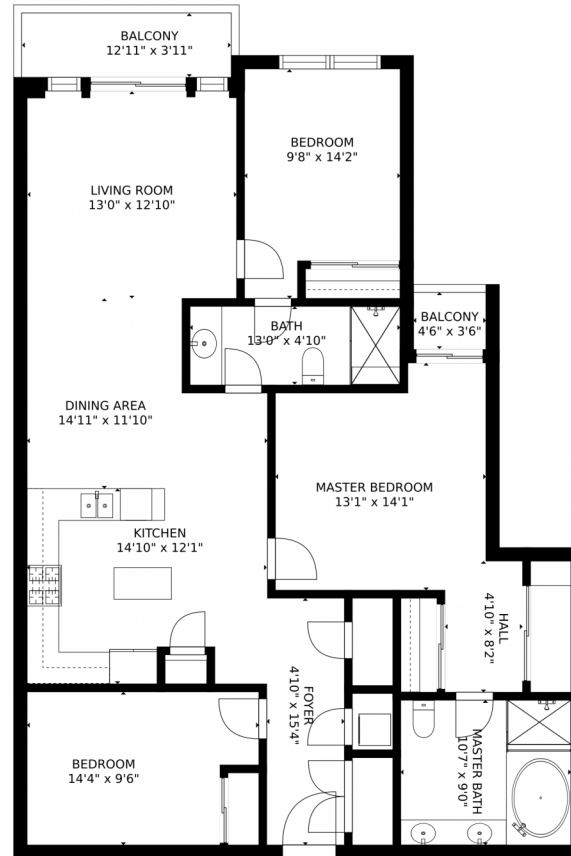

1488 Madison Street
Denver, CO 80206

Single Family

1400 SQFT

Kate Hotchkiss
720-272-4029
kate@denverluxliving.com
<http://www.denverluxliving.com>
m

Anne Usman
630-707-7114
anne@denverluxliving.com

Scan code
for more
property
details

1488 Madison Street, Denver, CO 80206 – Floorplan (Dimensions)

GROSS INTERNAL AREA
FLOOR 1: 1347 sq. ft, EXCLUDED AREAS:
BALCONY: 68 sq. ft
TOTAL: 1347 sq. ft
SIZES AND DIMENSIONS ARE APPROXIMATE, ACTUAL MAY VARY.