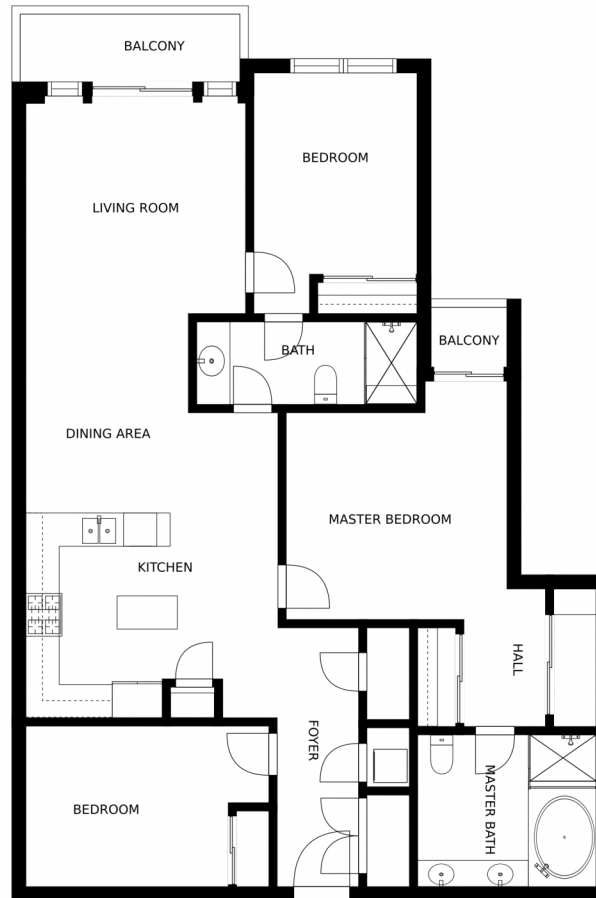

1488 Madison Street, Denver, CO 80206 – Floorplan (Dimensions)

GROSS INTERNAL AREA
FLOOR 1: 1347 sq. ft, EXCLUDED AREAS:
BALCONY: 68 sq. ft
TOTAL: 1347 sq. ft
SIZES AND DIMENSIONS ARE APPROXIMATE, ACTUAL MAY VARY.

Disclaimer: Sizes and Dimensions are Approximate, Actual May Vary.

Kate Hotchkiss
720-272-4029
kate@denverluxliving.com
<http://www.denverluxliving.com>

Anne Usman
630-707-7114
anne@denverluxliving.com

Scan code
for more
property
details

1488 Madison Street, Denver, CO 80206 – Floorplan

SIZES AND DIMENSIONS ARE APPROXIMATE, ACTUAL MAY VARY.

Disclaimer: Sizes and Dimensions are Approximate, Actual May Vary.

Kate Hotchkiss
720-272-4029
kate@denverluxliving.com
<http://www.denverluxliving.com>