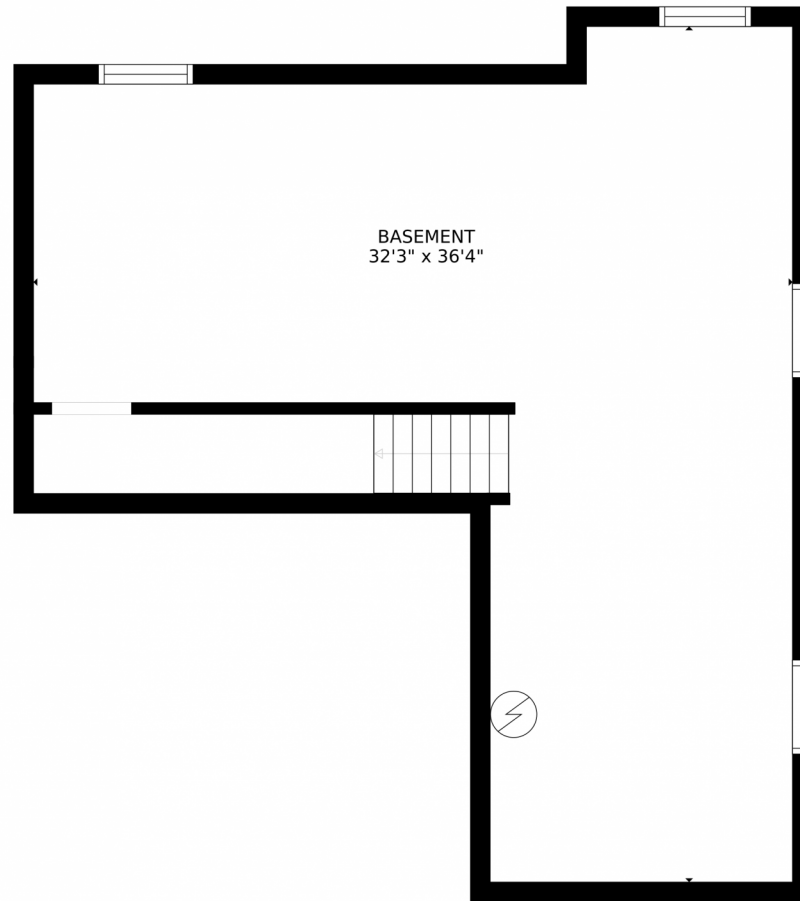

5245 Sagebrush Street
Brighton, CO 80601

 Single Family  2933 SQFT

Chris Sauter
720-298-6702
csauter3@outlook.com

Scan code
for more
property
details

5245 Sagebrush Street, Brighton, CO 80601 – First Floor

SIZES AND DIMENSIONS ARE APPROXIMATE, ACTUAL MAY VARY.

Disclaimer: Sizes and Dimensions are Approximate, Actual May Vary.

Chris Sauter
720-298-6702
csauter3@outlook.com

5245 Sagebrush Street, Brighton, CO 80601 – Second Floor

SIZES AND DIMENSIONS ARE APPROXIMATE, ACTUAL MAY VARY.

Disclaimer: Sizes and Dimensions are Approximate, Actual May Vary.

Chris Sauter
720-298-6702
csauter3@outlook.com

SIZES AND DIMENSIONS ARE APPROXIMATE, ACTUAL MAY VARY.