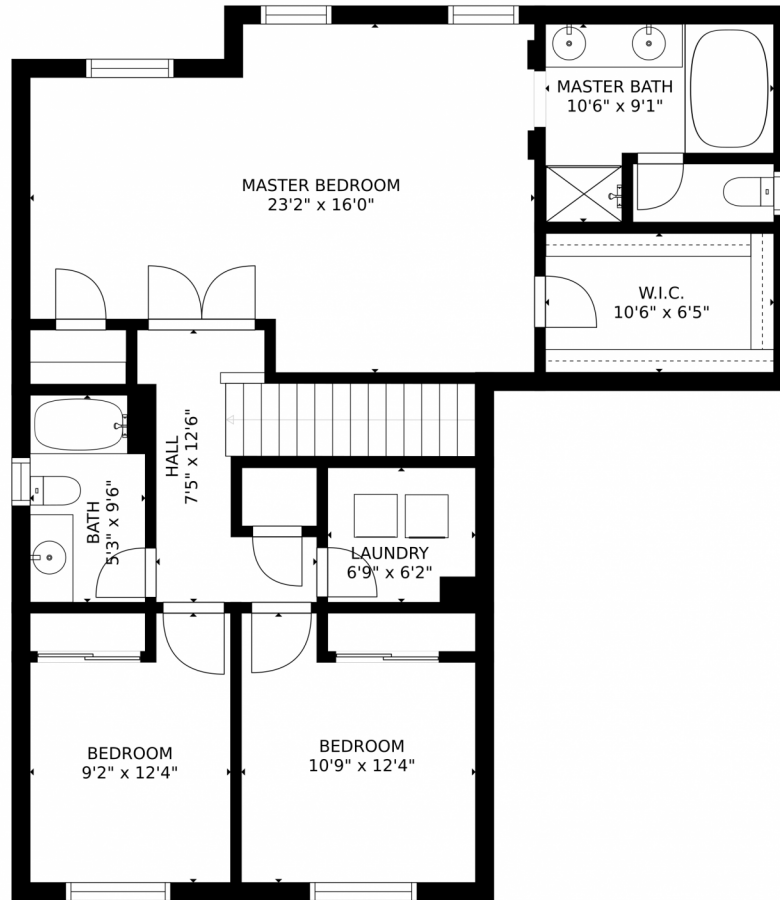

5245 Sagebrush Street
Brighton, CO 80601

 Single Family  2933 SQFT

Chris Sauter
720-298-6702
csauter3@outlook.com

Scan code
for more
property
details

5245 Sagebrush Street, Brighton, CO 80601 – First Floor

SIZES AND DIMENSIONS ARE APPROXIMATE, ACTUAL MAY VARY.

Disclaimer: Sizes and Dimensions are Approximate, Actual May Vary.

Chris Sauter
720-298-6702
csauter3@outlook.com

5245 Sagebrush Street, Brighton, CO 80601 – Second Floor

SIZES AND DIMENSIONS ARE APPROXIMATE, ACTUAL MAY VARY.

Disclaimer: Sizes and Dimensions are Approximate, Actual May Vary.

Chris Sauter
720-298-6702
csauter3@outlook.com

SIZES AND DIMENSIONS ARE APPROXIMATE, ACTUAL MAY VARY.