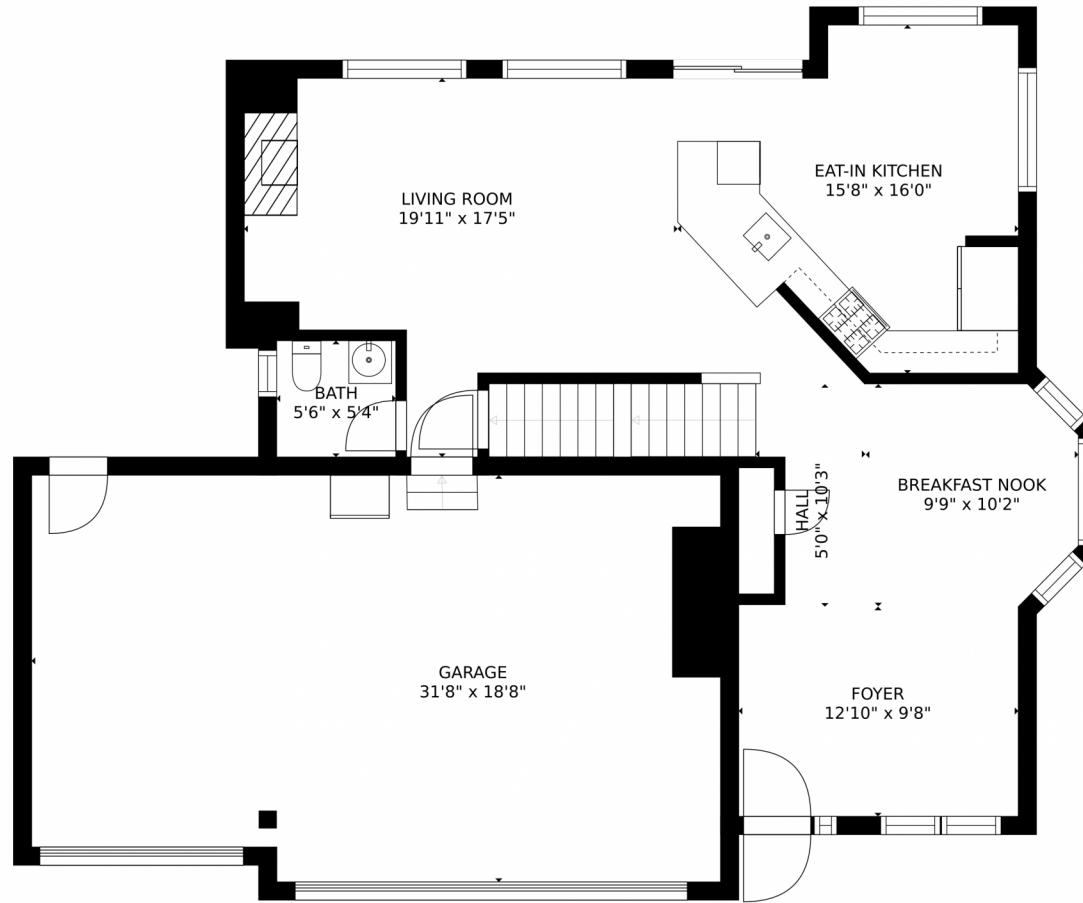

5245 Sagebrush Street
Brighton, CO 80601

 Single Family  2933 SQFT

Chris Sauter
720-298-6702
csauter3@outlook.com

Scan code
for more
property
details

5245 Sagebrush Street, Brighton, CO 80601 – First Floor

SIZES AND DIMENSIONS ARE APPROXIMATE, ACTUAL MAY VARY.

Disclaimer: Sizes and Dimensions are Approximate, Actual May Vary.

Chris Sauter
720-298-6702
csauter3@outlook.com

5245 Sagebrush Street, Brighton, CO 80601 – Second Floor