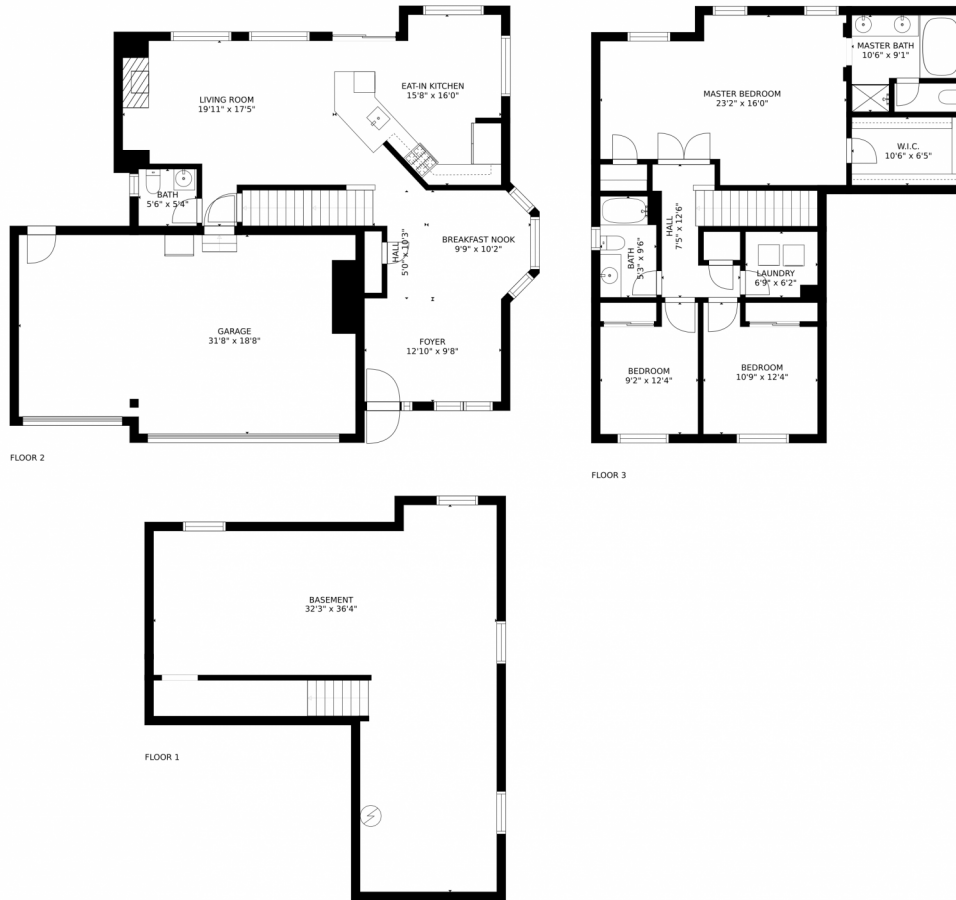

SIZES AND DIMENSIONS ARE APPROXIMATE, ACTUAL MAY VARY.

Disclaimer: Sizes and Dimensions are Approximate, Actual May Vary.

Chris Sauter
720-298-6702
csauter3@outlook.com

SIZES AND DIMENSIONS ARE APPROXIMATE, ACTUAL MAY VARY.

Disclaimer: Sizes and Dimensions are Approximate, Actual May Vary.

Chris Sauter
720-298-6702
csauter3@outlook.com

5245 Sagebrush Street, Brighton, CO 80601 – All Floors

SIZES AND DIMENSIONS ARE APPROXIMATE, ACTUAL MAY VARY.