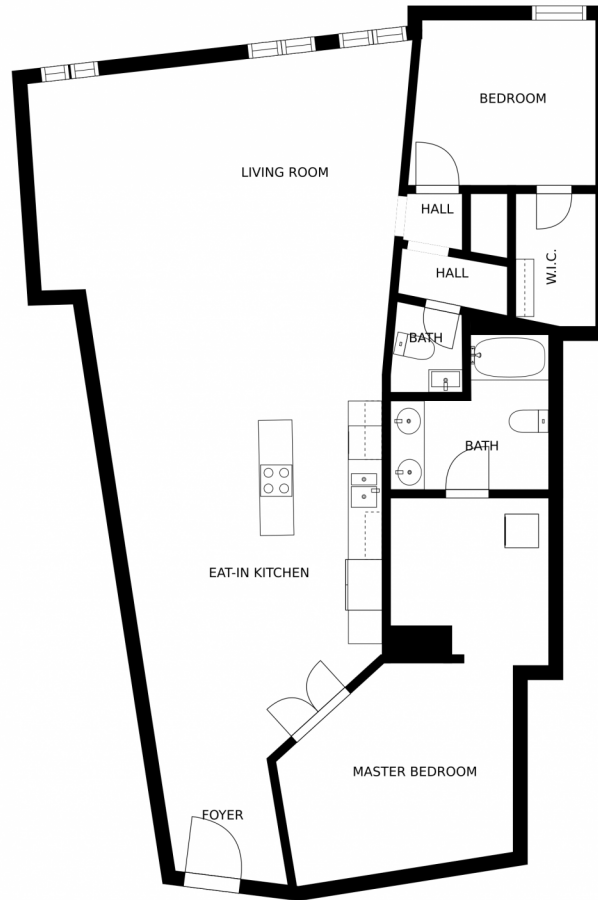

1745 Wazee Street
Denver, CO 80202

Single Family

1391 SQFT

Ryan Lavergne
720-648-4608
ryan@rdreteam.com
<https://www.rdrealestateteam.com/>

1745 Wazee Street, Denver, CO 80202 – Floorplan

SIZES AND DIMENSIONS ARE APPROXIMATE, ACTUAL MAY VARY.

Disclaimer: Sizes and Dimensions are Approximate, Actual May Vary.

Ryan Lavergne
720-648-4608
ryan@rdreteam.com
<https://www.rdrealestateteam.com/>

1745 Wazee Street, Denver, CO 80202 – Floorplan (Dimensions)

GROSS INTERNAL AREA
FLOOR 1: 1279 sq. ft
TOTAL: 1279 sq. ft
SIZES AND DIMENSIONS ARE APPROXIMATE, ACTUAL MAY VARY.

Disclaimer: Sizes and Dimensions are Approximate, Actual May Vary.

Ryan Lavergne
720-648-4608
ryan@rdreteam.com
<https://www.rdrealestateteam.com/>