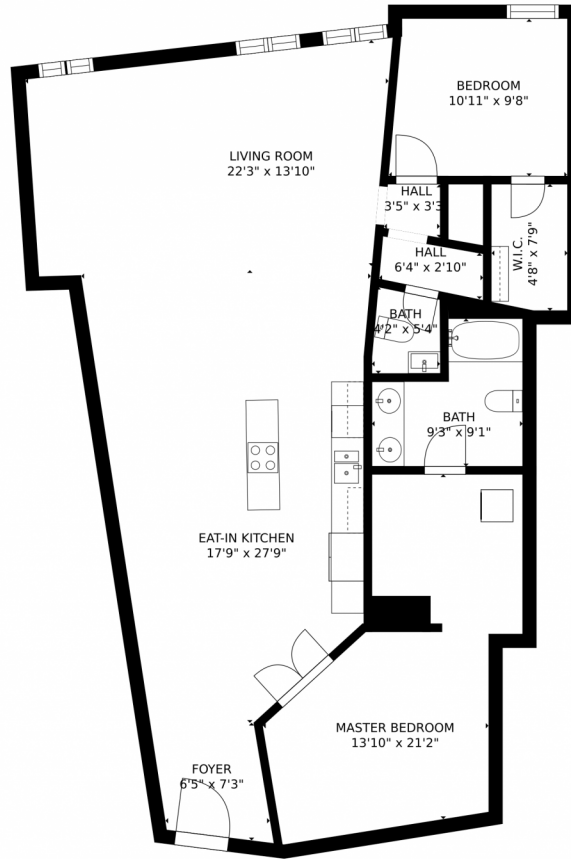

1745 Wazee Street
Denver, CO 80202

Single Family

1391 SQFT

Ryan Lavergne
720-648-4608
ryan@rdreteam.com
<https://www.rdrealestateteam.com/>

1745 Wazee Street, Denver, CO 80202 – Floorplan

SIZES AND DIMENSIONS ARE APPROXIMATE, ACTUAL MAY VARY.

Disclaimer: Sizes and Dimensions are Approximate, Actual May Vary.

Ryan Lavergne
720-648-4608
ryan@rdreteam.com
<https://www.rdrealestateteam.com/>

1745 Wazee Street, Denver, CO 80202 – Floorplan (Dimensions)

GROSS INTERNAL AREA
FLOOR 1: 1279 sq. ft
TOTAL: 1279 sq. ft
SIZES AND DIMENSIONS ARE APPROXIMATE, ACTUAL MAY VARY.

Disclaimer: Sizes and Dimensions are Approximate, Actual May Vary.

Ryan Lavergne
720-648-4608
ryan@rdreteam.com
<https://www.rdrealestateteam.com/>