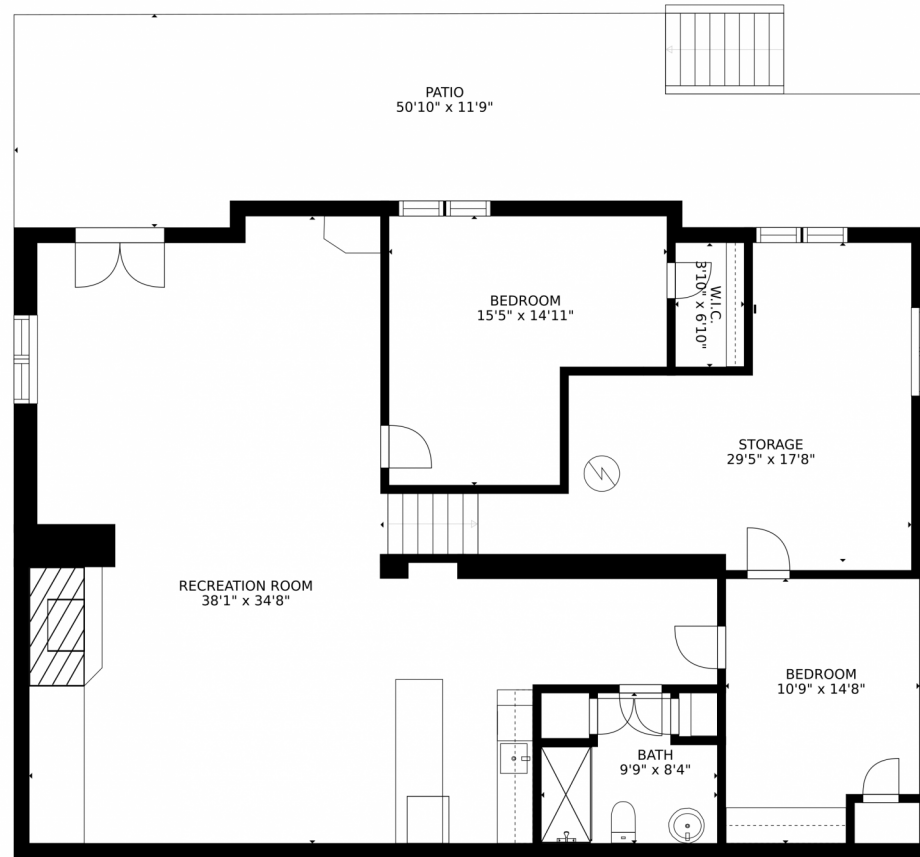

Single Family

5200 SQFT

Daxon McInnis
720-810-8887
dax@daxonre.com

Scan code
for more
property
details

3361 Cremello Court, Castle Rock, CO 80104 – Lower Level

GROSS INTERNAL AREA
FLOOR 1: 1673 sq. ft, FLOOR 2: 1684 sq. ft
FLOOR 3: 1915 sq. ft, EXCLUDED AREAS:
PATIO: 626 sq. ft, DECK: 383 sq. ft
PORCH: 82 sq. ft, GARAGE: 636 sq. ft
TOTAL: 5273 sq. ft
SIZES AND DIMENSIONS ARE APPROXIMATE, ACTUAL MAY VARY.

Disclaimer: Sizes and Dimensions are Approximate, Actual May Vary.

Daxon McInnis
720-810-8887
dax@daxonre.com

3361 Cremello Court, Castle Rock, CO 80104 – Main Level

GROSS INTERNAL AREA
FLOOR 1: 1673 sq. ft, FLOOR 2: 1684 sq. ft
FLOOR 3: 1915 sq. ft, EXCLUDED AREAS:
PATIO: 626 sq. ft, DECK: 383 sq. ft
PORCH: 82 sq. ft, GARAGE: 636 sq. ft
TOTAL: 5273 sq. ft
SIZES AND DIMENSIONS ARE APPROXIMATE, ACTUAL MAY VARY.

Disclaimer: Sizes and Dimensions are Approximate, Actual May Vary.

Daxon McInnis
720-810-8887
dax@daxonre.com

3361 Cremello Court, Castle Rock, CO 80104 – 2nd Level

GROSS INTERNAL AREA
FLOOR 1: 1673 sq. ft. FLOOR 2: 1684 sq. ft.
FLOOR 3: 1915 sq. ft. EXCLUDED AREAS:
PATIO: 626 sq. ft. DECK: 383 sq. ft.
PORCH: 82 sq. ft. GARAGE: 636 sq. ft.
TOTAL: 5273 sq. ft.
SIZES AND DIMENSIONS ARE APPROXIMATE, ACTUAL MAY VARY.

Disclaimer: Sizes and Dimensions are Approximate, Actual May Vary.

Daxon McInnis
720-810-8887
dax@daxonre.com

Scan code
for more
property
details

3361 Cremello Court, Castle Rock, CO 80104 – All Levels

GROSS INTERNAL AREA
FLOOR 1: 1673 sq. ft, FLOOR 2: 1684 sq. ft
FLOOR 3: 1915 sq. ft, EXCLUDED AREAS:
PATIO: 626 sq. ft, DECK: 383 sq. ft
PORCH: 82 sq. ft, GARAGE: 636 sq. ft
TOTAL: 5273 sq. ft
SIZES AND DIMENSIONS ARE APPROXIMATE, ACTUAL MAY VARY.