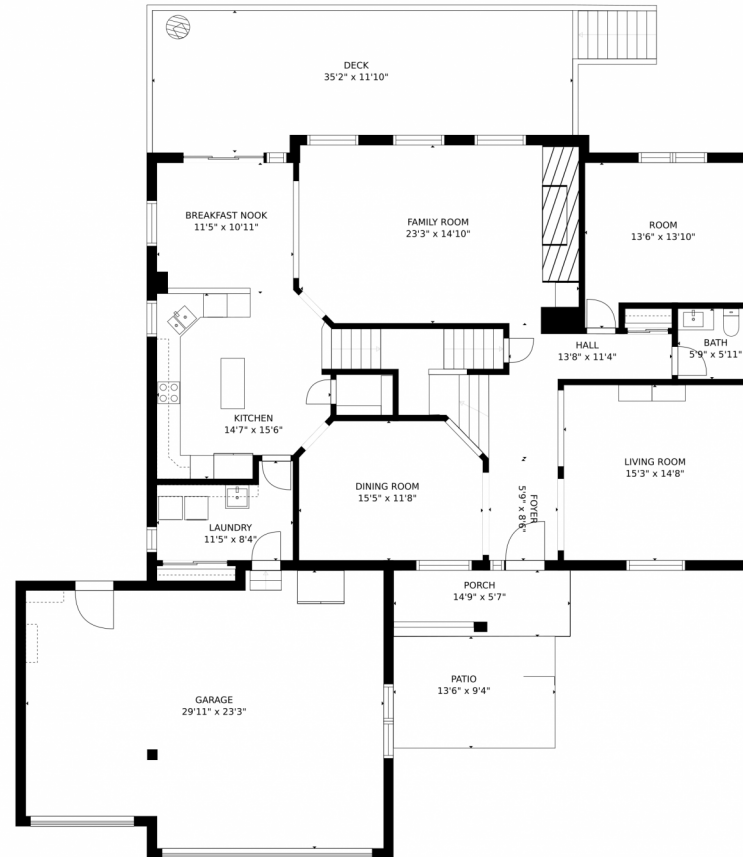

Single Family

5200 SQFT

Daxon McInnis
720-810-8887
dax@daxonre.com

Scan code
for more
property
details

3361 Cremello Court, Castle Rock, CO 80104 – Lower Level

GROSS INTERNAL AREA
FLOOR 1: 1673 sq. ft, FLOOR 2: 1684 sq. ft
FLOOR 3: 1915 sq. ft, EXCLUDED AREAS:
PATIO: 626 sq. ft, DECK: 383 sq. ft
PORCH: 82 sq. ft, GARAGE: 636 sq. ft
TOTAL: 5273 sq. ft
SIZES AND DIMENSIONS ARE APPROXIMATE, ACTUAL MAY VARY.

Disclaimer: Sizes and Dimensions are Approximate, Actual May Vary.

Daxon McInnis
720-810-8887
dax@daxonre.com

3361 Cremello Court, Castle Rock, CO 80104 – Main Level

GROSS INTERNAL AREA
FLOOR 1: 1673 sq. ft, FLOOR 2: 1684 sq. ft
FLOOR 3: 1915 sq. ft, EXCLUDED AREAS:
PATIO: 626 sq. ft, DECK: 383 sq. ft
PORCH: 82 sq. ft, GARAGE: 636 sq. ft
TOTAL: 5273 sq. ft
SIZES AND DIMENSIONS ARE APPROXIMATE, ACTUAL MAY VARY.

Disclaimer: Sizes and Dimensions are Approximate, Actual May Vary.

Daxon McInnis
720-810-8887
dax@daxonre.com

3361 Cremello Court, Castle Rock, CO 80104 – 2nd Level

GROSS INTERNAL AREA
FLOOR 1: 1673 sq. ft. FLOOR 2: 1684 sq. ft.
FLOOR 3: 1915 sq. ft. EXCLUDED AREAS:
PATIO: 626 sq. ft. DECK: 383 sq. ft.
PORCH: 82 sq. ft. GARAGE: 636 sq. ft.
TOTAL: 5273 sq. ft.
SIZES AND DIMENSIONS ARE APPROXIMATE, ACTUAL MAY VARY.

Disclaimer: Sizes and Dimensions are Approximate, Actual May Vary.

Daxon McInnis
720-810-8887
dax@daxonre.com

Scan code
for more
property
details

3361 Cremello Court, Castle Rock, CO 80104 – All Levels

GROSS INTERNAL AREA
FLOOR 1: 1673 sq. ft, FLOOR 2: 1684 sq. ft
FLOOR 3: 1915 sq. ft, EXCLUDED AREAS:
PATIO: 626 sq. ft, DECK: 383 sq. ft
PORCH: 82 sq. ft, GARAGE: 636 sq. ft
TOTAL: 5273 sq. ft
SIZES AND DIMENSIONS ARE APPROXIMATE, ACTUAL MAY VARY.