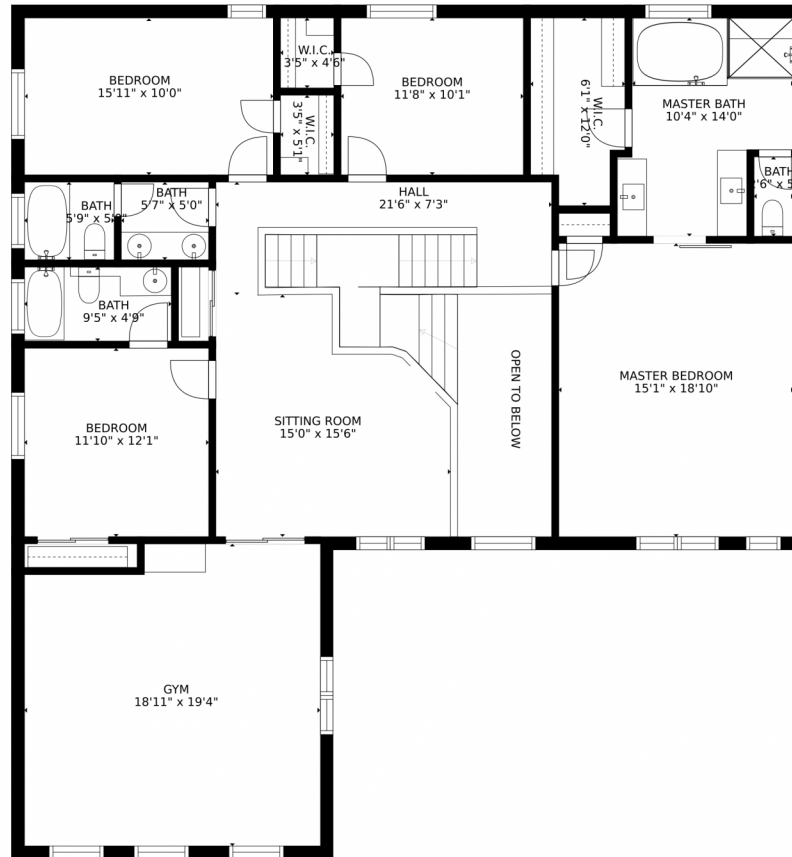

Single Family

5200 SQFT

Daxon McInnis
720-810-8887
dax@daxonre.com

Scan code
for more
property
details

3361 Cremello Court, Castle Rock, CO 80104 – Lower Level

GROSS INTERNAL AREA
FLOOR 1: 1673 sq. ft, FLOOR 2: 1684 sq. ft
FLOOR 3: 1915 sq. ft, EXCLUDED AREAS:
PATIO: 626 sq. ft, DECK: 383 sq. ft
PORCH: 82 sq. ft, GARAGE: 636 sq. ft
TOTAL: 5273 sq. ft
SIZES AND DIMENSIONS ARE APPROXIMATE, ACTUAL MAY VARY.

Disclaimer: Sizes and Dimensions are Approximate, Actual May Vary.

Daxon McInnis
720-810-8887
dax@daxonre.com

3361 Cremello Court, Castle Rock, CO 80104 – Main Level

GROSS INTERNAL AREA
FLOOR 1: 1673 sq. ft, FLOOR 2: 1684 sq. ft
FLOOR 3: 1915 sq. ft, EXCLUDED AREAS:
PATIO: 626 sq. ft, DECK: 383 sq. ft
PORCH: 82 sq. ft, GARAGE: 636 sq. ft
TOTAL: 5273 sq. ft
SIZES AND DIMENSIONS ARE APPROXIMATE, ACTUAL MAY VARY.

Disclaimer: Sizes and Dimensions are Approximate, Actual May Vary.

Daxon McInnis
720-810-8887
dax@daxonre.com

3361 Cremello Court, Castle Rock, CO 80104 – 2nd Level

GROSS INTERNAL AREA
FLOOR 1: 1673 sq. ft. FLOOR 2: 1684 sq. ft.
FLOOR 3: 1915 sq. ft. EXCLUDED AREAS:
PATIO: 626 sq. ft. DECK: 383 sq. ft.
PORCH: 82 sq. ft. GARAGE: 636 sq. ft.
TOTAL: 5273 sq. ft.
SIZES AND DIMENSIONS ARE APPROXIMATE, ACTUAL MAY VARY.

Disclaimer: Sizes and Dimensions are Approximate, Actual May Vary.

Daxon McInnis
720-810-8887
dax@daxonre.com

Scan code
for more
property
details

3361 Cremello Court, Castle Rock, CO 80104 – All Levels

GROSS INTERNAL AREA
FLOOR 1: 1673 sq. ft, FLOOR 2: 1684 sq. ft
FLOOR 3: 1915 sq. ft, EXCLUDED AREAS:
PATIO: 626 sq. ft, DECK: 383 sq. ft
PORCH: 82 sq. ft, GARAGE: 636 sq. ft
TOTAL: 5273 sq. ft
SIZES AND DIMENSIONS ARE APPROXIMATE, ACTUAL MAY VARY.