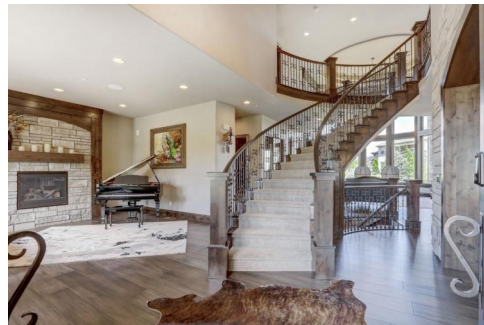

8447 Summerlin Drive
Longmont, CO 80503

Single Family

7800 SQFT

Natalie Kovalenko Golden Key Real Estate
720-560-3169
smehome@yahoo.com

Scan code
for more
property
details