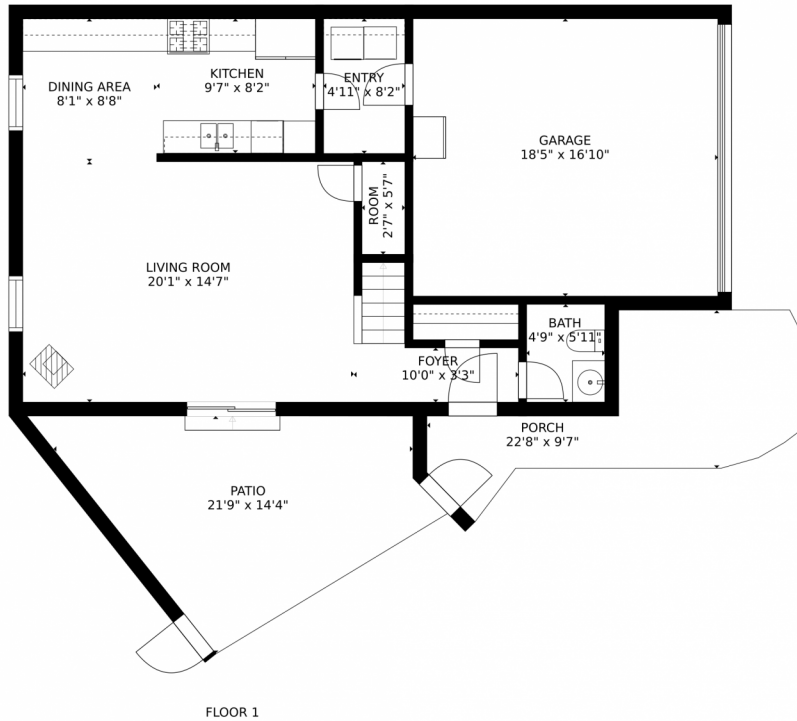

GROSS INTERNAL AREA
FLOOR 1: 609 sq. ft. FLOOR 2: 617 sq. ft
EXCLUDED AREAS: , PATIO: 215 sq. ft
PORCH: 148 sq. ft. GARAGE: 310 sq. ft
TOTAL: 1226 sq. ft
SIZES AND DIMENSIONS ARE APPROXIMATE, ACTUAL MAY VARY.

GROSS INTERNAL AREA
FLOOR 1: 609 sq. ft, FLOOR 2: 617 sq. ft
EXCLUDED AREAS: , PATIO: 215 sq. ft
PORCH: 148 sq. ft, GARAGE: 310 sq. ft
TOTAL: 1226 sq. ft
SIZES AND DIMENSIONS ARE APPROXIMATE, ACTUAL MAY VARY.

9301 Gray Court, Westminster, CO 80031 – All Levels

GROSS INTERNAL AREA
FLOOR 1: 609 sq. ft, FLOOR 2: 617 sq. ft
EXCLUDED AREAS: , PATIO: 215 sq. ft
PORCH: 148 sq. ft, GARAGE: 310 sq. ft
TOTAL: 1226 sq. ft
SIZES AND DIMENSIONS ARE APPROXIMATE, ACTUAL MAY VARY.