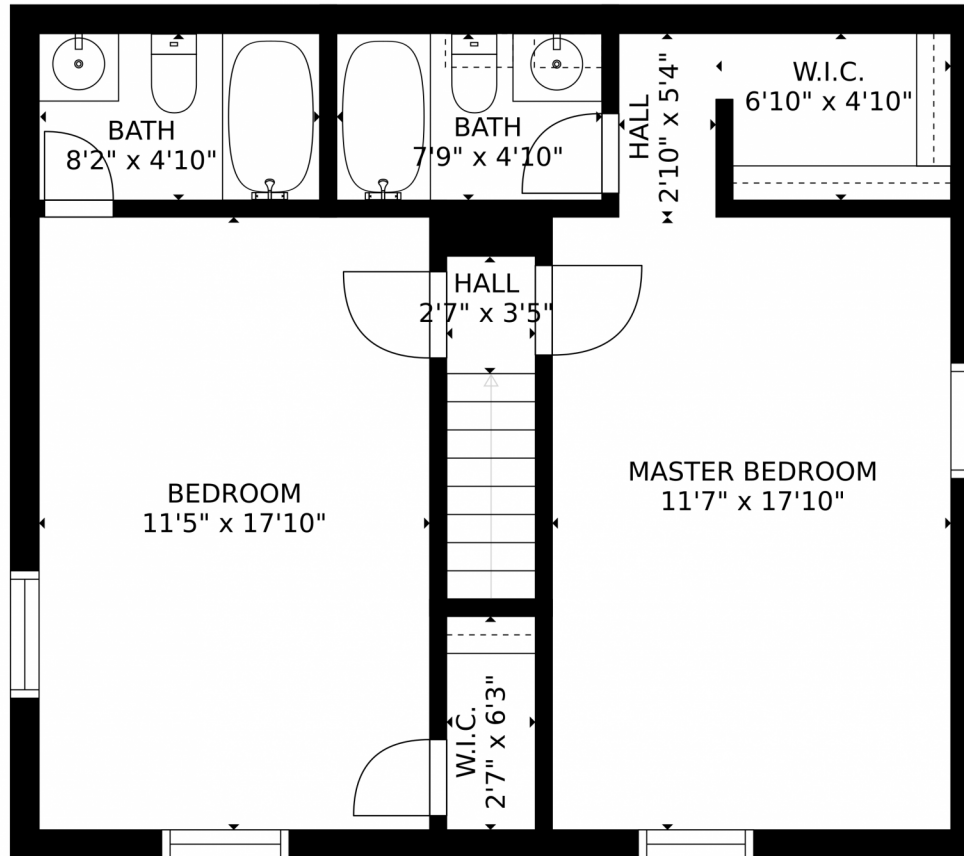

GROSS INTERNAL AREA
FLOOR 1: 609 sq. ft. FLOOR 2: 617 sq. ft
EXCLUDED AREAS: , PATIO: 215 sq. ft
PORCH: 148 sq. ft. GARAGE: 310 sq. ft
TOTAL: 1226 sq. ft
SIZES AND DIMENSIONS ARE APPROXIMATE, ACTUAL MAY VARY.

GROSS INTERNAL AREA
FLOOR 1: 609 sq. ft, FLOOR 2: 617 sq. ft
EXCLUDED AREAS: , PATIO: 215 sq. ft
PORCH: 148 sq. ft, GARAGE: 310 sq. ft
TOTAL: 1226 sq. ft
SIZES AND DIMENSIONS ARE APPROXIMATE, ACTUAL MAY VARY.

9301 Gray Court, Westminster, CO 80031 – All Levels

GROSS INTERNAL AREA
FLOOR 1: 609 sq. ft, FLOOR 2: 617 sq. ft
EXCLUDED AREAS: , PATIO: 215 sq. ft
PORCH: 148 sq. ft, GARAGE: 310 sq. ft
TOTAL: 1226 sq. ft
SIZES AND DIMENSIONS ARE APPROXIMATE, ACTUAL MAY VARY.