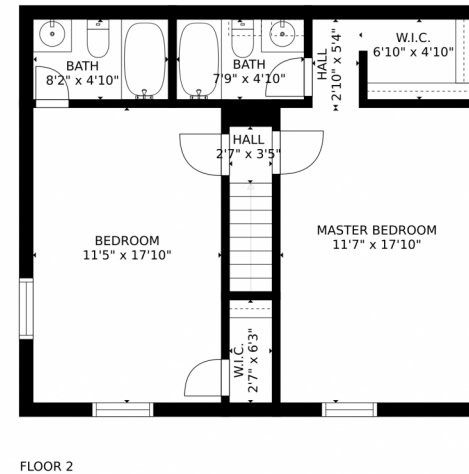

GROSS INTERNAL AREA
FLOOR 1: 609 sq. ft, FLOOR 2: 617 sq. ft
EXCLUDED AREAS: , PATIO: 215 sq. ft
PORCH: 148 sq. ft, GARAGE: 310 sq. ft
TOTAL: 1226 sq. ft
SIZES AND DIMENSIONS ARE APPROXIMATE, ACTUAL MAY VARY.

9301 Gray Court, Westminster, CO 80031 – All Levels

GROSS INTERNAL AREA
FLOOR 1: 609 sq. ft, FLOOR 2: 617 sq. ft
EXCLUDED AREAS: , PATIO: 215 sq. ft
PORCH: 148 sq. ft, GARAGE: 310 sq. ft
TOTAL: 1226 sq. ft
SIZES AND DIMENSIONS ARE APPROXIMATE, ACTUAL MAY VARY.