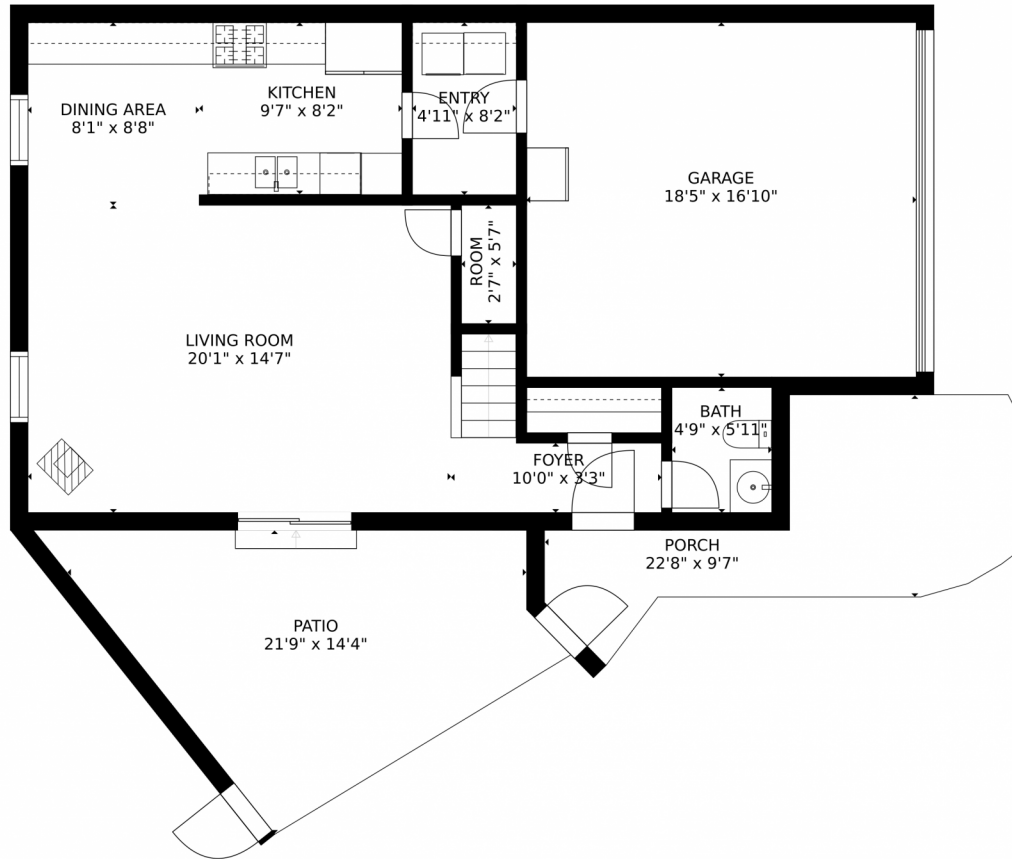

Single Family

1300 SQFT

Taylor Haas

303-665-7368

taylorh@coloradorpm.com

<https://www.coloradorpm.com/available-rental-properties-denver>

Scan code
for more
property
details

9301 Gray Court, Westminster, CO 80031 – Main Level

GROSS INTERNAL AREA
FLOOR 1: 609 sq. ft. FLOOR 2: 617 sq. ft
EXCLUDED AREAS: , PATIO: 215 sq. ft
PORCH: 148 sq. ft. GARAGE: 310 sq. ft
TOTAL: 1226 sq. ft
SIZES AND DIMENSIONS ARE APPROXIMATE, ACTUAL MAY VARY.

GROSS INTERNAL AREA
FLOOR 1: 609 sq. ft, FLOOR 2: 617 sq. ft
EXCLUDED AREAS: , PATIO: 215 sq. ft
PORCH: 148 sq. ft, GARAGE: 310 sq. ft
TOTAL: 1226 sq. ft
SIZES AND DIMENSIONS ARE APPROXIMATE, ACTUAL MAY VARY.

9301 Gray Court, Westminster, CO 80031 – All Levels

GROSS INTERNAL AREA
FLOOR 1: 609 sq. ft, FLOOR 2: 617 sq. ft
EXCLUDED AREAS: , PATIO: 215 sq. ft
PORCH: 148 sq. ft, GARAGE: 310 sq. ft
TOTAL: 1226 sq. ft
SIZES AND DIMENSIONS ARE APPROXIMATE, ACTUAL MAY VARY.