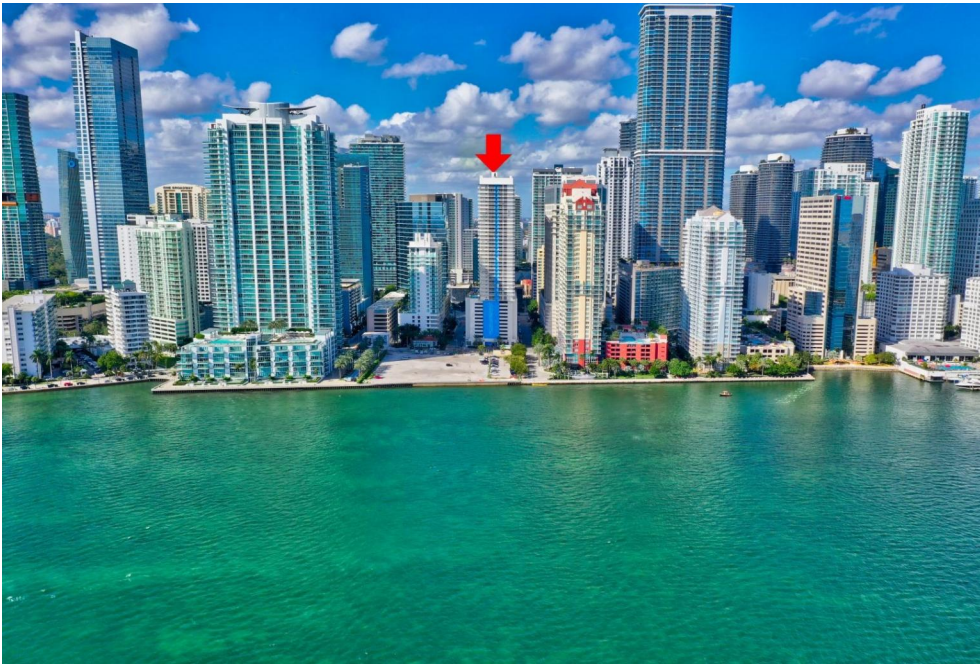

1200 Brickell Bay Drive #2920
Miami, FL 33131
COMMUNITY: The Club

Condominium

825 SQFT

1 Bed

1 Baths

Samantha Velez
305-766-6777
samanthavelez14@gmail.com

Scan code
for more
property
details