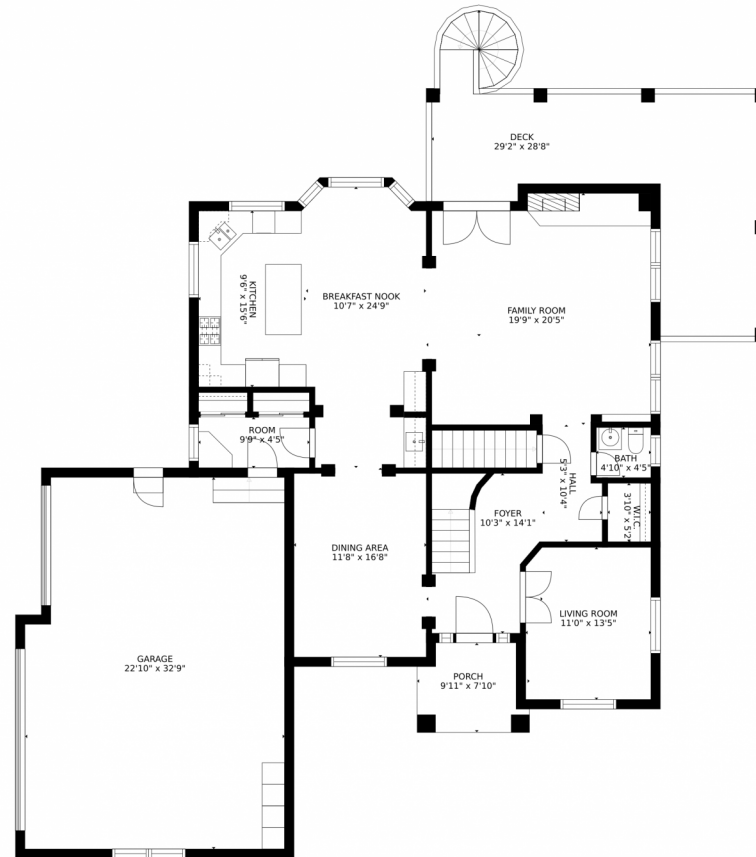

**Julie Leins**  
720-474-0928  
julieleins@kw.com  
<https://coloradohomesdreamteam.com>

922 Alkire Court, Golden, CO 80401 – Lower Level

GROSS INTERNAL AREA  
FLOOR 1: 1400 sq. ft, FLOOR 2: 1483 sq. ft  
FLOOR 3: 1576 sq. ft, EXCLUDED AREAS:  
PATIO: 737 sq. ft, DECK: 403 sq. ft  
PORCH: 68 sq. ft, GARAGE: 720 sq. ft  
TOTAL: 4459 sq. ft  
SIZES AND DIMENSIONS ARE APPROXIMATE, ACTUAL MAY VARY.

# 922 Alkire Court, Golden, CO 80401 – Main Level

GROSS INTERNAL AREA  
FLOOR 1: 1400 sq. ft, FLOOR 2: 1483 sq. ft  
FLOOR 3: 1576 sq. ft, EXCLUDED AREAS:  
PATIO: 737 sq. ft, DECK: 403 sq. ft  
PORCH: 68 sq. ft, GARAGE: 720 sq. ft  
TOTAL: 4459 sq. ft  
SIZES AND DIMENSIONS ARE APPROXIMATE, ACTUAL MAY VARY.