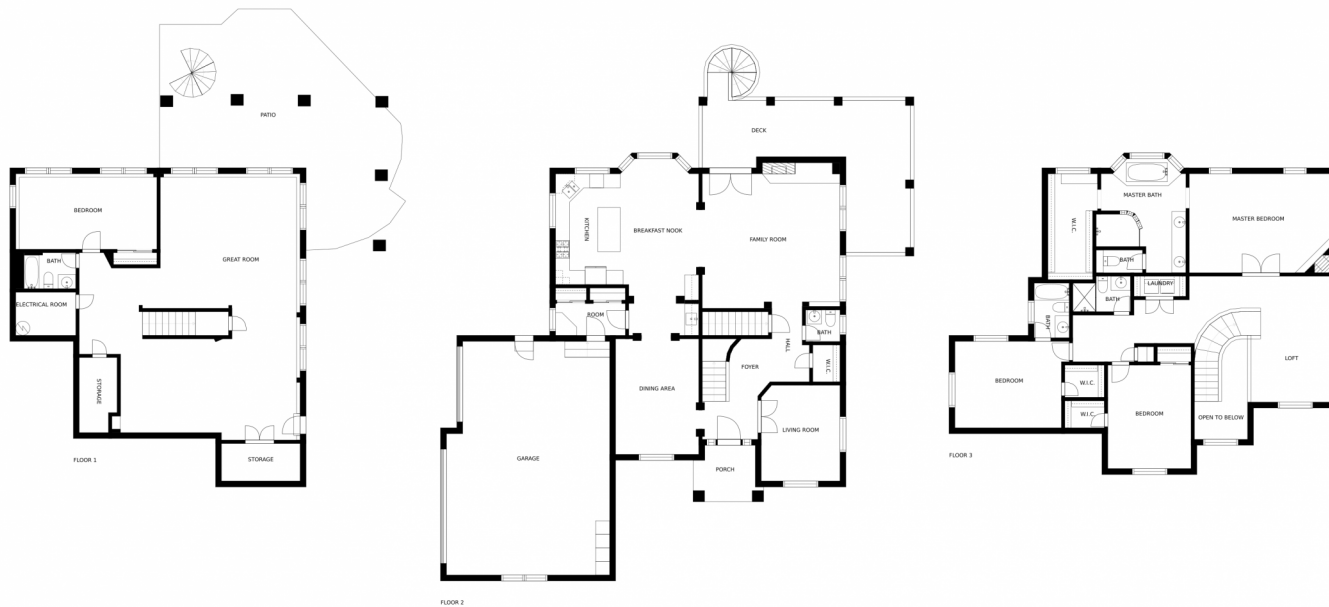

922 Alkire Court, Golden, CO 80401 – All Floors

SIZES AND DIMENSIONS ARE APPROXIMATE, ACTUAL MAY VARY.

Disclaimer: Sizes and Dimensions are Approximate, Actual May Vary.

Julie Leins
720-474-0928
julieleins@kw.com
<https://coloradohomesdreamteam.com>