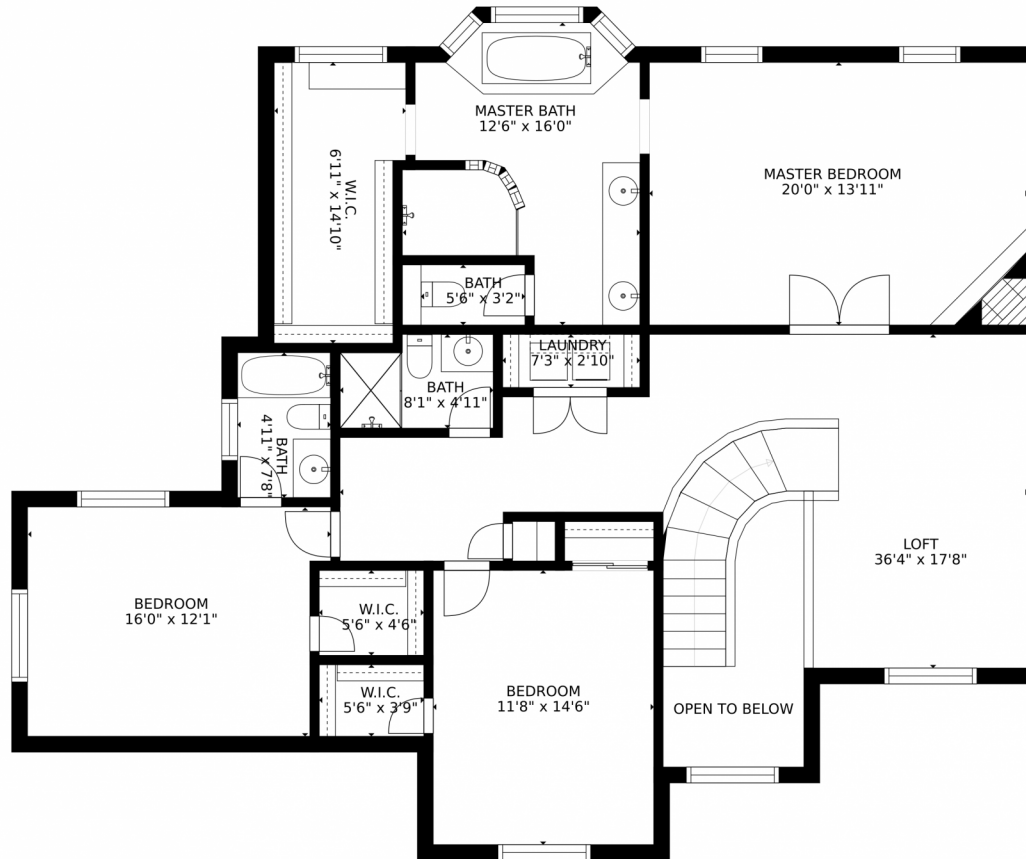

# 922 Alkire Court, Golden, CO 80401 – Main Level

GROSS INTERNAL AREA  
FLOOR 1: 1400 sq. ft, FLOOR 2: 1483 sq. ft  
FLOOR 3: 1576 sq. ft, EXCLUDED AREAS:  
PATIO: 737 sq. ft, DECK: 403 sq. ft  
PORCH: 68 sq. ft, GARAGE: 720 sq. ft  
TOTAL: 4459 sq. ft  
SIZES AND DIMENSIONS ARE APPROXIMATE, ACTUAL MAY VARY.

GROSS INTERNAL AREA  
FLOOR 1: 1400 sq. ft. FLOOR 2: 1483 sq. ft.  
FLOOR 3: 1576 sq. ft. EXCLUDED AREAS:  
PATIO: 737 sq. ft. DECK: 403 sq. ft.  
PORCH: 68 sq. ft. GARAGE: 720 sq. ft.  
TOTAL: 4459 sq. ft.  
SIZES AND DIMENSIONS ARE APPROXIMATE, ACTUAL MAY VARY.