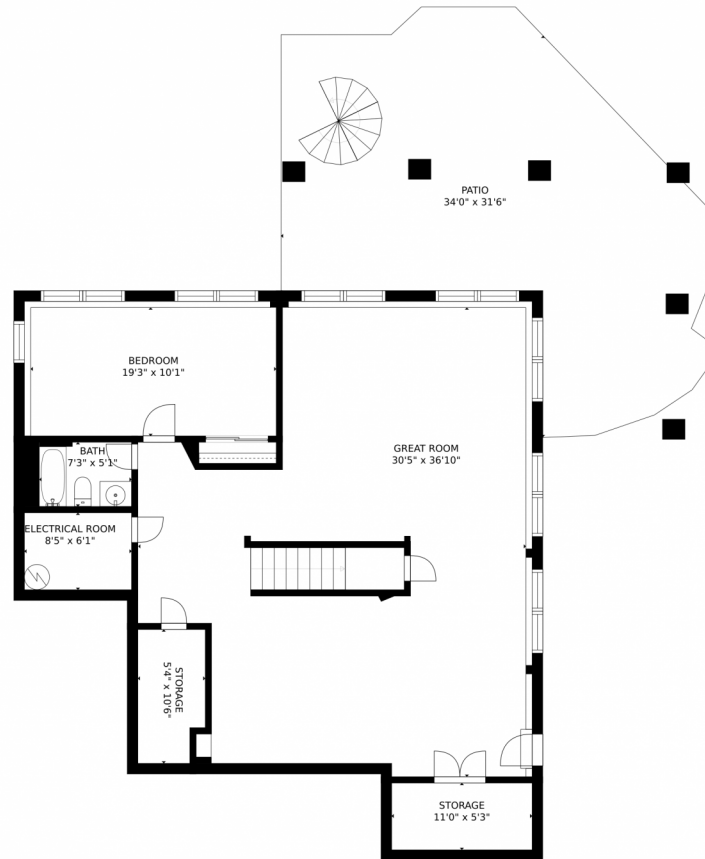

## PROPERTY DETAILS

Prepare to be impressed with this elegant Golden gem! Nestled on a half-acre in a quiet community, this home sets the standard for enjoyable living with convenient access to enjoy both mountain and city life in Colorado. It features optimal living space, with an open-concept perfectly designed for entertaining. The kitchen boasts granite countertops and backsplash, upgraded appliances, and a nook to host intimate family dinners. The interior flows effortlessly to a formal dining room for additional guests, and a bright family room which serves as the center of the home. Plantation Shutters still allow for optimal bright, natural light to shine through the crescent windows on the main level, which has wood floors and accents throughout, including the study with built-in wooden shelves. Atop to the grand staircase sits a comfortable loft area which can serve as an additional office space or sitting room to relax and unwind - or unwind in the grand master suite, where you can cozy up to the glow of another fireplace before you sink into the large jacuzzi tub, or rinse off in the large shower encased in frosted tile, just steps away from the archway to your oversized walk-in closet. Just down the hall, the laundry area is conveniently located on the upper level, between the additional two bedrooms and bathrooms. The finished basement has an additional bedroom and bathroom, enough space for a small theater, pool table, and fitness area, and a door to the outside covered patio. Walk up

**Julie Leins**  
720-474-0928  
julieleins@kw.com  
<https://coloradohomesdreamteam.com>

922 Alkire Court, Golden, CO 80401 – Lower Level

GROSS INTERNAL AREA  
FLOOR 1: 1400 sq. ft, FLOOR 2: 1483 sq. ft  
FLOOR 3: 1576 sq. ft, EXCLUDED AREAS:  
PATIO: 737 sq. ft, DECK: 403 sq. ft  
PORCH: 68 sq. ft, GARAGE: 720 sq. ft  
TOTAL: 4459 sq. ft  
SIZES AND DIMENSIONS ARE APPROXIMATE, ACTUAL MAY VARY.