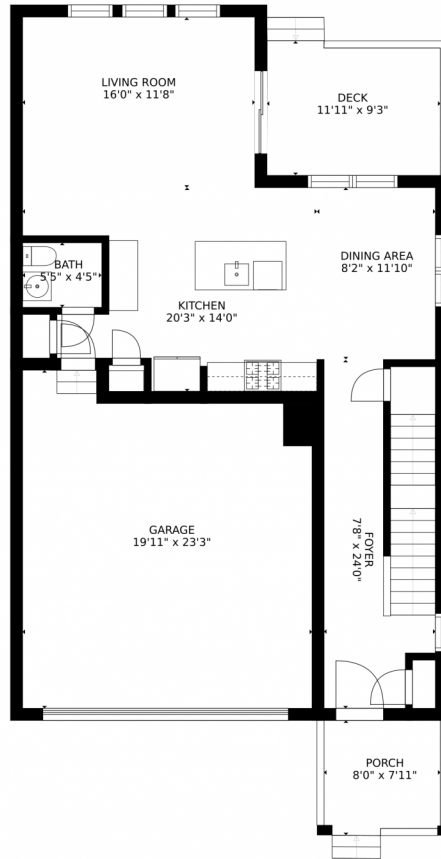

# 702 176th Avenue, Frederick, CO 80516 – Main Level

GROSS INTERNAL AREA  
FLOOR 1: 738 sq. ft, FLOOR 2: 738 sq. ft  
FLOOR 3: 1120 sq. ft, EXCLUDED AREAS:  
DECK: 107 sq. ft, PORCH: 61 sq. ft  
GARAGE: 429 sq. ft  
TOTAL: 2596 sq. ft  
SIZES AND DIMENSIONS ARE APPROXIMATE, ACTUAL MAY VARY.

GROSS INTERNAL AREA  
FLOOR 1: 738 sq. ft. FLOOR 2: 738 sq. ft.  
FLOOR 3: 1120 sq. ft. EXCLUDED AREAS:  
DECK: 107 sq. ft. PORCH: 61 sq. ft.  
GARAGE: 429 sq. ft.  
TOTAL: 2596 sq. ft.  
SIZES AND DIMENSIONS ARE APPROXIMATE, ACTUAL MAY VARY.

Disclaimer: Sizes and Dimensions are Approximate, Actual May Vary.

**Taylor Haas**  
303-665-7368  
taylorh@coloradorpm.com  
<https://www.coloradorpm.com/available-rental-properties-denver>

GROSS INTERNAL AREA  
FLOOR 1: 738 sq. ft, FLOOR 2: 738 sq. ft  
FLOOR 3: 1120 sq. ft, EXCLUDED AREAS:  
DECK: 107 sq. ft, PORCH: 61 sq. ft  
GARAGE: 429 sq. ft  
TOTAL: 2596 sq. ft  
SIZES AND DIMENSIONS ARE APPROXIMATE, ACTUAL MAY VARY.

# 702 176th Avenue, Frederick, CO 80516 – All Levels

GROSS INTERNAL AREA  
FLOOR 1: 738 sq. ft, FLOOR 2: 738 sq. ft  
FLOOR 3: 1120 sq. ft, EXCLUDED AREAS:  
DECK: 107 sq. ft, PORCH: 61 sq. ft  
GARAGE: 429 sq. ft  
TOTAL: 2596 sq. ft  
SIZES AND DIMENSIONS ARE APPROXIMATE, ACTUAL MAY VARY.