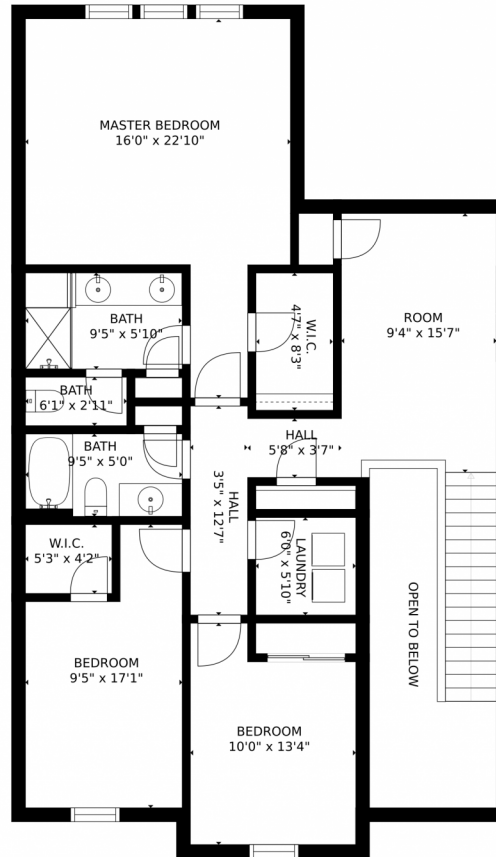

# 702 176th Avenue, Frederick, CO 80516 – Main Level

GROSS INTERNAL AREA  
FLOOR 1: 738 sq. ft, FLOOR 2: 738 sq. ft  
FLOOR 3: 1120 sq. ft, EXCLUDED AREAS:  
DECK: 107 sq. ft, PORCH: 61 sq. ft  
GARAGE: 429 sq. ft  
TOTAL: 2596 sq. ft  
SIZES AND DIMENSIONS ARE APPROXIMATE, ACTUAL MAY VARY.

GROSS INTERNAL AREA  
FLOOR 1: 738 sq. ft. FLOOR 2: 738 sq. ft.  
FLOOR 3: 1120 sq. ft. EXCLUDED AREAS:  
DECK: 107 sq. ft. PORCH: 61 sq. ft.  
GARAGE: 429 sq. ft.  
TOTAL: 2596 sq. ft.  
SIZES AND DIMENSIONS ARE APPROXIMATE, ACTUAL MAY VARY.

Disclaimer: Sizes and Dimensions are Approximate, Actual May Vary.

**Taylor Haas**  
303-665-7368  
taylorh@coloradorpm.com  
<https://www.coloradorpm.com/available-rental-properties-denver>

GROSS INTERNAL AREA  
FLOOR 1: 738 sq. ft, FLOOR 2: 738 sq. ft  
FLOOR 3: 1120 sq. ft, EXCLUDED AREAS:  
DECK: 107 sq. ft, PORCH: 61 sq. ft  
GARAGE: 429 sq. ft  
TOTAL: 2596 sq. ft  
SIZES AND DIMENSIONS ARE APPROXIMATE, ACTUAL MAY VARY.