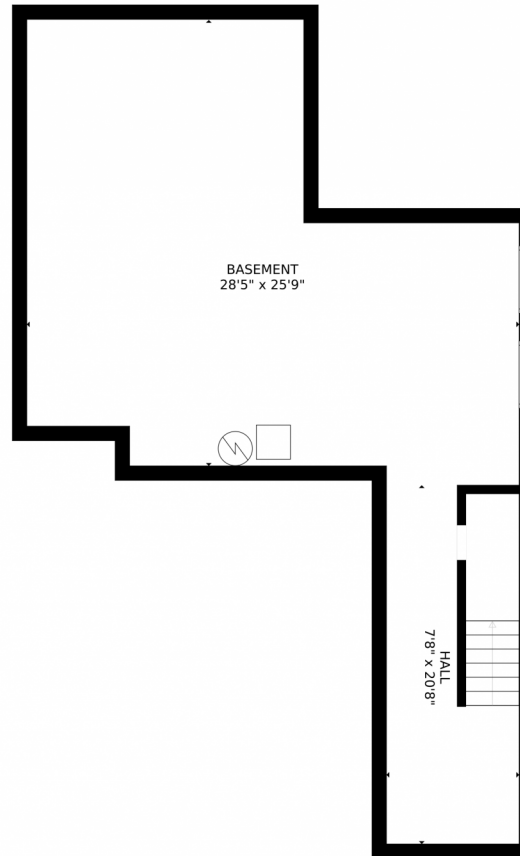

# 702 176th Avenue, Frederick, CO 80516 – Main Level

GROSS INTERNAL AREA  
FLOOR 1: 738 sq. ft, FLOOR 2: 738 sq. ft  
FLOOR 3: 1120 sq. ft, EXCLUDED AREAS:  
DECK: 107 sq. ft, PORCH: 61 sq. ft  
GARAGE: 429 sq. ft  
TOTAL: 2596 sq. ft  
SIZES AND DIMENSIONS ARE APPROXIMATE, ACTUAL MAY VARY.

GROSS INTERNAL AREA  
FLOOR 1: 738 sq. ft. FLOOR 2: 738 sq. ft.  
FLOOR 3: 1120 sq. ft. EXCLUDED AREAS:  
DECK: 107 sq. ft. PORCH: 61 sq. ft.  
GARAGE: 429 sq. ft.  
TOTAL: 2596 sq. ft.  
SIZES AND DIMENSIONS ARE APPROXIMATE, ACTUAL MAY VARY.

Disclaimer: Sizes and Dimensions are Approximate, Actual May Vary.

**Taylor Haas**  
303-665-7368  
taylorh@coloradorpm.com  
<https://www.coloradorpm.com/available-rental-properties-denver>

GROSS INTERNAL AREA  
FLOOR 1: 738 sq. ft, FLOOR 2: 738 sq. ft  
FLOOR 3: 1120 sq. ft, EXCLUDED AREAS:  
DECK: 107 sq. ft, PORCH: 61 sq. ft  
GARAGE: 429 sq. ft  
TOTAL: 2596 sq. ft  
SIZES AND DIMENSIONS ARE APPROXIMATE, ACTUAL MAY VARY.