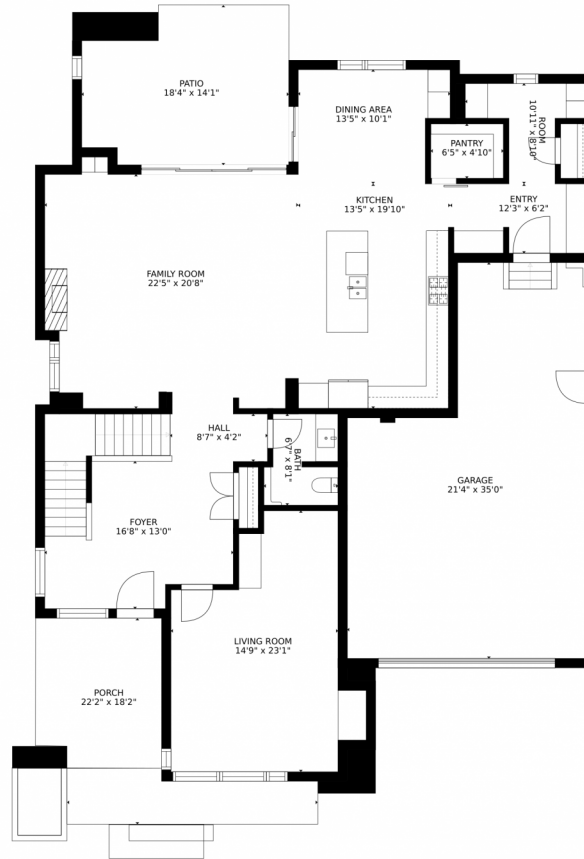

## PROPERTY DETAILS

Modern 4 bedroom 5 bath Boulevard One home is truly an urban oasis.

**Brad Hajim**  
303-895-5242  
bradhajim@gmail.com

Scan code  
for more  
property  
details

# 6936 East Archer Place, Denver, CO 80230 – Main Level

GROSS INTERNAL AREA  
FLOOR 1: 1608 sq. ft, FLOOR 2: 1725 sq. ft  
FLOOR 3: 2172 sq. ft, EXCLUDED AREAS:  
PATIO: 233 sq. ft, PORCH: 236 sq. ft  
GARAGE: 612 sq. ft  
TOTAL: 5506 sq. ft  
SIZES AND DIMENSIONS ARE APPROXIMATE, ACTUAL MAY VARY.

# 6936 East Archer Place, Denver, CO 80230 – 2nd Level

GROSS INTERNAL AREA  
FLOOR 1: 1608 sq. ft, FLOOR 2: 1725 sq. ft  
FLOOR 3: 2172 sq. ft, EXCLUDED AREAS:  
PATIO: 233 sq. ft, PORCH: 236 sq. ft  
GARAGE: 612 sq. ft  
TOTAL: 5506 sq. ft  
SIZES AND DIMENSIONS ARE APPROXIMATE, ACTUAL MAY VARY.