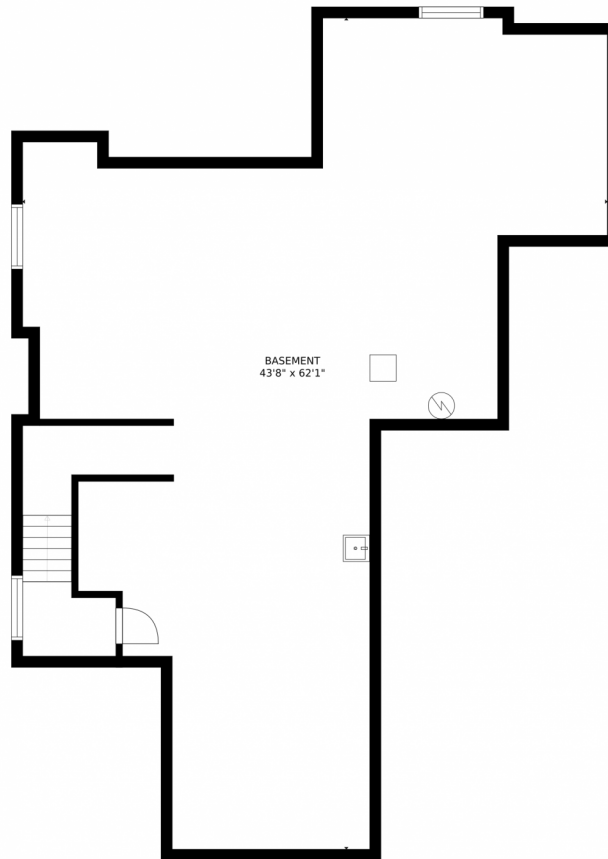

# 6936 East Archer Place, Denver, CO 80230 – Main Level

GROSS INTERNAL AREA  
FLOOR 1: 1608 sq. ft, FLOOR 2: 1725 sq. ft  
FLOOR 3: 2172 sq. ft, EXCLUDED AREAS:  
PATIO: 233 sq. ft, PORCH: 236 sq. ft  
GARAGE: 612 sq. ft  
TOTAL: 5506 sq. ft  
SIZES AND DIMENSIONS ARE APPROXIMATE, ACTUAL MAY VARY.

# 6936 East Archer Place, Denver, CO 80230 – 2nd Level

GROSS INTERNAL AREA  
FLOOR 1: 1608 sq. ft, FLOOR 2: 1725 sq. ft  
FLOOR 3: 2172 sq. ft, EXCLUDED AREAS:  
PATIO: 233 sq. ft, PORCH: 236 sq. ft  
GARAGE: 612 sq. ft  
TOTAL: 5506 sq. ft  
SIZES AND DIMENSIONS ARE APPROXIMATE, ACTUAL MAY VARY.

Disclaimer: Sizes and Dimensions are Approximate, Actual May Vary.

**Brad Hajim**  
303-895-5242  
bradhajim@gmail.com

Scan code  
for more  
property  
details

6936 East Archer Place, Denver, CO 80230 – Lower Level

GROSS INTERNAL AREA  
FLOOR 1: 1608 sq. ft, FLOOR 2: 1725 sq. ft  
FLOOR 3: 2172 sq. ft, EXCLUDED AREAS:  
PATIO: 233 sq. ft, PORCH: 236 sq. ft  
GARAGE: 612 sq. ft  
TOTAL: 5506 sq. ft  
SIZES AND DIMENSIONS ARE APPROXIMATE, ACTUAL MAY VARY.