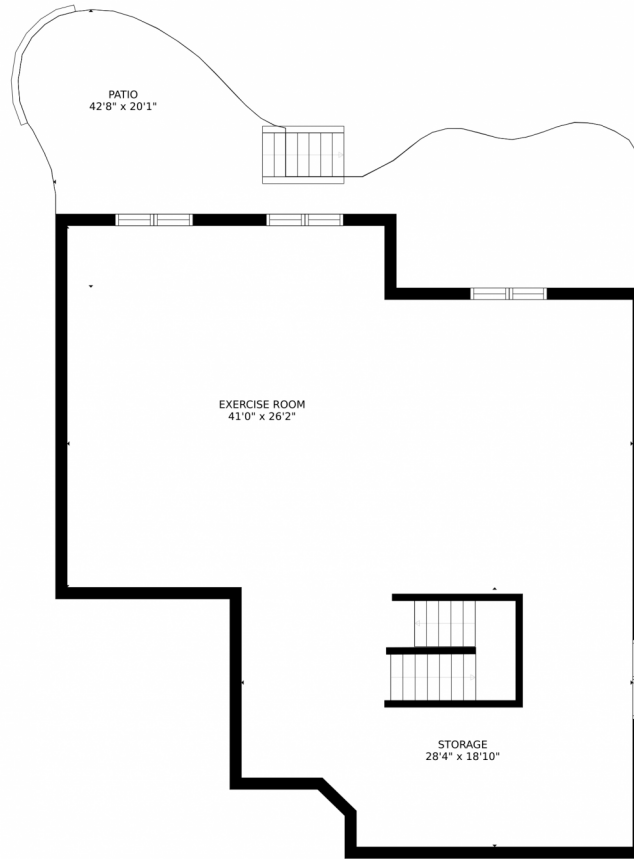

nGrow - Real Estate Specialist

6094 South Paris Street
Greenwood Village, CO 80111

Single Family

3100 SQFT

Wei Lin
303-886-6668
ngrowus@yahoo.com
<http://www.ngrow.com>

Scan code
for more
property
details

GROSS INTERNAL AREA
FLOOR 1: 1471 sq. ft, FLOOR 2: 1551 sq. ft
FLOOR 3: 1360 sq. ft, EXCLUDED AREAS:
PATIO: 440 sq. ft, DECK: 218 sq. ft
PORCH: 30 sq. ft, GARAGE: 629 sq. ft
TOTAL: 4382 sq. ft
SIZES AND DIMENSIONS ARE APPROXIMATE, ACTUAL MAY VARY.

GROSS INTERNAL AREA
FLOOR 1: 1471 sq. ft. FLOOR 2: 1551 sq. ft.
FLOOR 3: 1360 sq. ft. EXCLUDED AREAS:
PATIO: 440 sq. ft. DECK: 218 sq. ft.
PORCH: 30 sq. ft. GARAGE: 629 sq. ft.
TOTAL: 4382 sq. ft.
SIZES AND DIMENSIONS ARE APPROXIMATE, ACTUAL MAY VARY.

Disclaimer: Sizes and Dimensions are Approximate, Actual May Vary.

Wei Lin
303-886-6668
ngrowus@yahoo.com
<http://www.ngrow.com>

6094 South Paris Street, Greenwood Village, CO 80111 – Basement

GROSS INTERNAL AREA
FLOOR 1: 1471 sq. ft, FLOOR 2: 1551 sq. ft
FLOOR 3: 1360 sq. ft, EXCLUDED AREAS:
PATIO: 440 sq. ft, DECK: 218 sq. ft
PORCH: 30 sq. ft, GARAGE: 629 sq. ft
TOTAL: 4382 sq. ft
SIZES AND DIMENSIONS ARE APPROXIMATE, ACTUAL MAY VARY.

Disclaimer: Sizes and Dimensions are Approximate, Actual May Vary.

Wei Lin
303-886-6668
ngrowus@yahoo.com
<http://www.ngrow.com>

6094 South Paris Street, Greenwood Village, CO 80111 – All Levels

GROSS INTERNAL AREA
FLOOR 1: 1471 sq. ft, FLOOR 2: 1551 sq. ft
FLOOR 3: 1360 sq. ft, EXCLUDED AREAS:
PATIO: 440 sq. ft, DECK: 218 sq. ft
PORCH: 30 sq. ft, GARAGE: 629 sq. ft
TOTAL: 4382 sq. ft
SIZES AND DIMENSIONS ARE APPROXIMATE, ACTUAL MAY VARY.