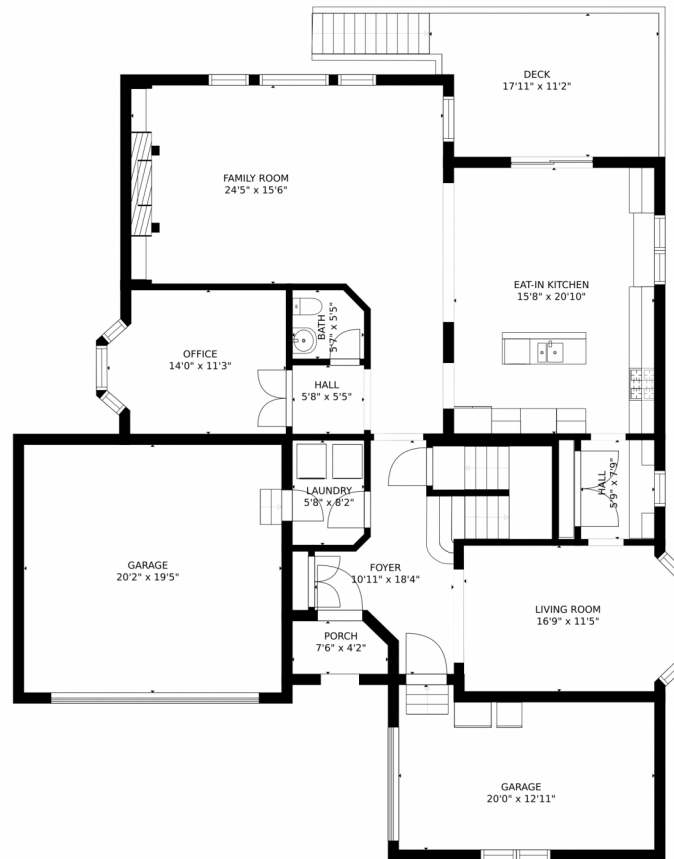

nGrow - Real Estate Specialist

6094 South Paris Street
Greenwood Village, CO 80111

Single Family

3100 SQFT

Wei Lin
303-886-6668
ngrowus@yahoo.com
<http://www.ngrow.com>

Scan code
for more
property
details

GROSS INTERNAL AREA
FLOOR 1: 1471 sq. ft, FLOOR 2: 1551 sq. ft
FLOOR 3: 1360 sq. ft, EXCLUDED AREAS:
PATIO: 440 sq. ft, DECK: 218 sq. ft
PORCH: 30 sq. ft, GARAGE: 629 sq. ft
TOTAL: 4382 sq. ft
SIZES AND DIMENSIONS ARE APPROXIMATE, ACTUAL MAY VARY.

GROSS INTERNAL AREA
FLOOR 1: 1471 sq. ft. FLOOR 2: 1551 sq. ft.
FLOOR 3: 1360 sq. ft. EXCLUDED AREAS:
PATIO: 440 sq. ft. DECK: 218 sq. ft.
PORCH: 30 sq. ft. GARAGE: 629 sq. ft.
TOTAL: 4382 sq. ft.
SIZES AND DIMENSIONS ARE APPROXIMATE, ACTUAL MAY VARY.

Disclaimer: Sizes and Dimensions are Approximate, Actual May Vary.

Wei Lin
303-886-6668
ngrowus@yahoo.com
<http://www.ngrow.com>

6094 South Paris Street, Greenwood Village, CO 80111 – Basement

GROSS INTERNAL AREA
FLOOR 1: 1471 sq. ft, FLOOR 2: 1551 sq. ft
FLOOR 3: 1360 sq. ft, EXCLUDED AREAS:
PATIO: 440 sq. ft, DECK: 218 sq. ft
PORCH: 30 sq. ft, GARAGE: 629 sq. ft
TOTAL: 4382 sq. ft
SIZES AND DIMENSIONS ARE APPROXIMATE, ACTUAL MAY VARY.

Disclaimer: Sizes and Dimensions are Approximate, Actual May Vary.

Wei Lin
303-886-6668
ngrowus@yahoo.com
<http://www.ngrow.com>

6094 South Paris Street, Greenwood Village, CO 80111 – All Levels

GROSS INTERNAL AREA
FLOOR 1: 1471 sq. ft, FLOOR 2: 1551 sq. ft
FLOOR 3: 1360 sq. ft, EXCLUDED AREAS:
PATIO: 440 sq. ft, DECK: 218 sq. ft
PORCH: 30 sq. ft, GARAGE: 629 sq. ft
TOTAL: 4382 sq. ft
SIZES AND DIMENSIONS ARE APPROXIMATE, ACTUAL MAY VARY.