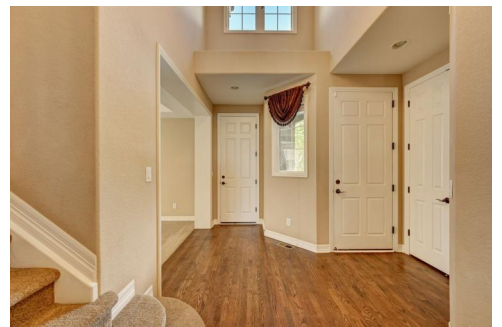

nGrow - Real Estate Specialist

6094 South Paris Street
Greenwood Village, CO 80111

Single Family

3100 SQFT

Wei Lin
303-886-6668
ngrowus@yahoo.com
<http://www.ngrow.com>

Scan code
for more
property
details

GROSS INTERNAL AREA
FLOOR 1: 1471 sq. ft, FLOOR 2: 1551 sq. ft
FLOOR 3: 1360 sq. ft, EXCLUDED AREAS:
PATIO: 440 sq. ft, DECK: 218 sq. ft
PORCH: 30 sq. ft, GARAGE: 629 sq. ft
TOTAL: 4382 sq. ft
SIZES AND DIMENSIONS ARE APPROXIMATE, ACTUAL MAY VARY.