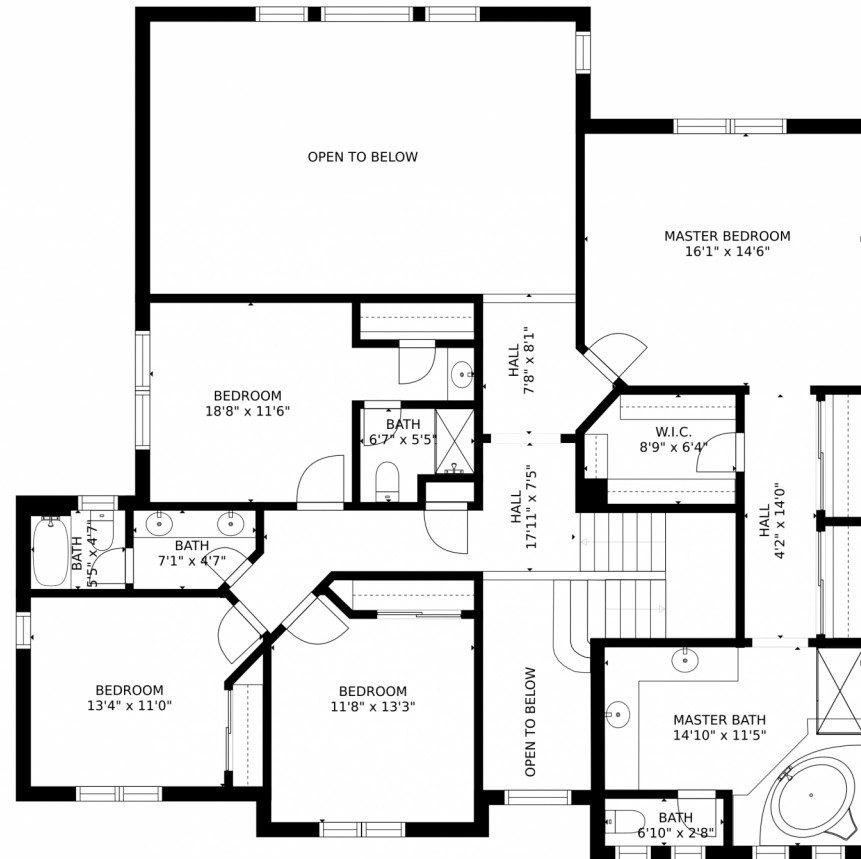

nGrow - Real Estate Specialist

6094 South Paris Street
Greenwood Village, CO 80111

Single Family

3100 SQFT

Wei Lin
303-886-6668
ngrowus@yahoo.com
<http://www.ngrow.com>

Scan code
for more
property
details

GROSS INTERNAL AREA
FLOOR 1: 1471 sq. ft, FLOOR 2: 1551 sq. ft
FLOOR 3: 1360 sq. ft, EXCLUDED AREAS:
PATIO: 440 sq. ft, DECK: 218 sq. ft
PORCH: 30 sq. ft, GARAGE: 629 sq. ft
TOTAL: 4382 sq. ft
SIZES AND DIMENSIONS ARE APPROXIMATE, ACTUAL MAY VARY.

GROSS INTERNAL AREA
FLOOR 1: 1471 sq. ft. FLOOR 2: 1551 sq. ft.
FLOOR 3: 1360 sq. ft. EXCLUDED AREAS:
PATIO: 440 sq. ft. DECK: 218 sq. ft.
PORCH: 30 sq. ft. GARAGE: 629 sq. ft.
TOTAL: 4382 sq. ft.
SIZES AND DIMENSIONS ARE APPROXIMATE, ACTUAL MAY VARY.

Disclaimer: Sizes and Dimensions are Approximate, Actual May Vary.

Wei Lin
303-886-6668
ngrowus@yahoo.com
<http://www.ngrow.com>

6094 South Paris Street, Greenwood Village, CO 80111 – Basement

GROSS INTERNAL AREA
FLOOR 1: 1471 sq. ft, FLOOR 2: 1551 sq. ft
FLOOR 3: 1360 sq. ft, EXCLUDED AREAS:
PATIO: 440 sq. ft, DECK: 218 sq. ft
PORCH: 30 sq. ft, GARAGE: 629 sq. ft
TOTAL: 4382 sq. ft
SIZES AND DIMENSIONS ARE APPROXIMATE, ACTUAL MAY VARY.

Disclaimer: Sizes and Dimensions are Approximate, Actual May Vary.

Wei Lin
303-886-6668
ngrowus@yahoo.com
<http://www.ngrow.com>

6094 South Paris Street, Greenwood Village, CO 80111 – All Levels

GROSS INTERNAL AREA
FLOOR 1: 1471 sq. ft, FLOOR 2: 1551 sq. ft
FLOOR 3: 1360 sq. ft, EXCLUDED AREAS:
PATIO: 440 sq. ft, DECK: 218 sq. ft
PORCH: 30 sq. ft, GARAGE: 629 sq. ft
TOTAL: 4382 sq. ft
SIZES AND DIMENSIONS ARE APPROXIMATE, ACTUAL MAY VARY.