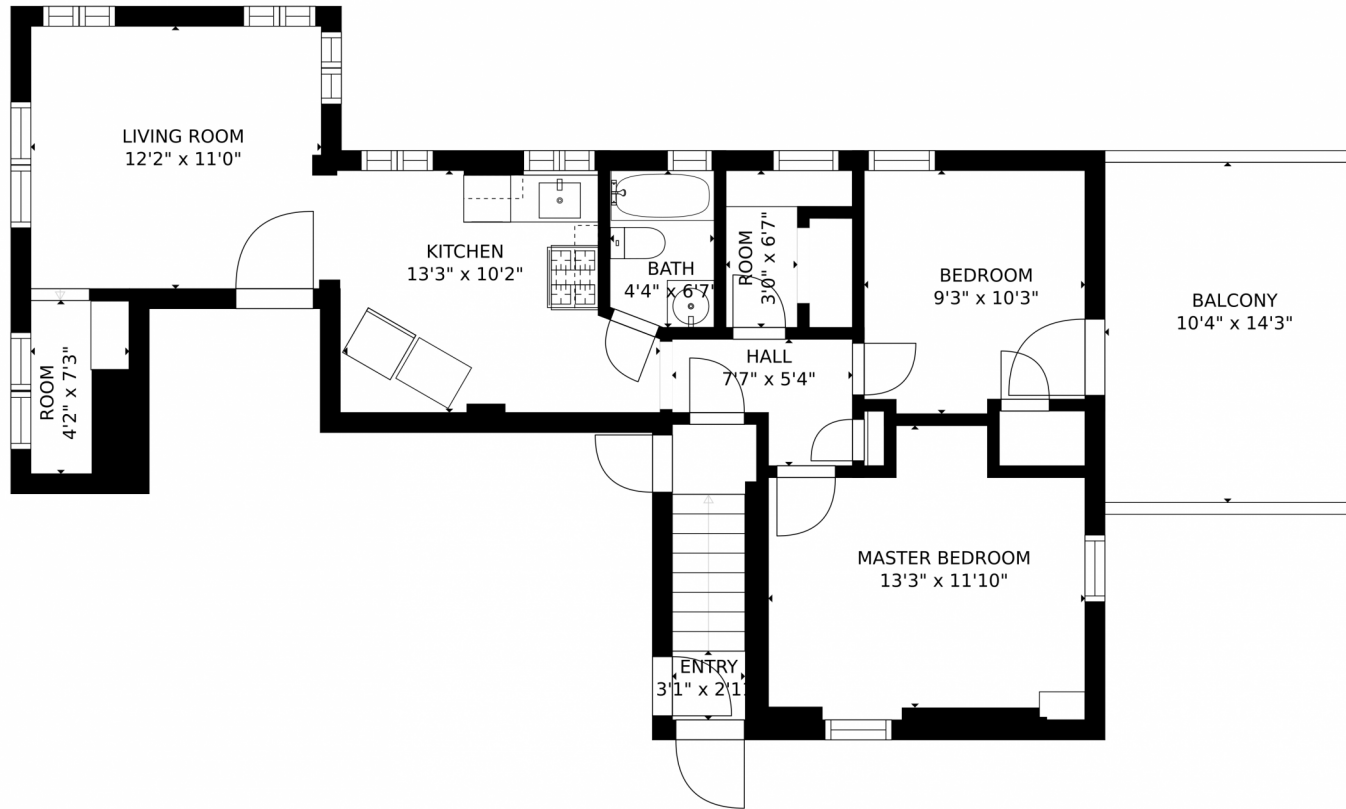

 Single Family  950 SQFT

Taylor Haas
303-665-7368
taylorh@coloradorpm.com
<https://www.coloradorpm.com/available-rental-properties-denver>

GROSS INTERNAL AREA
FLOOR 1: 711 sq. ft. EXCLUDED AREAS:
BALCONY: 147 sq. ft
TOTAL: 711 sq. ft
SIZES AND DIMENSIONS ARE APPROXIMATE, ACTUAL MAY VARY.