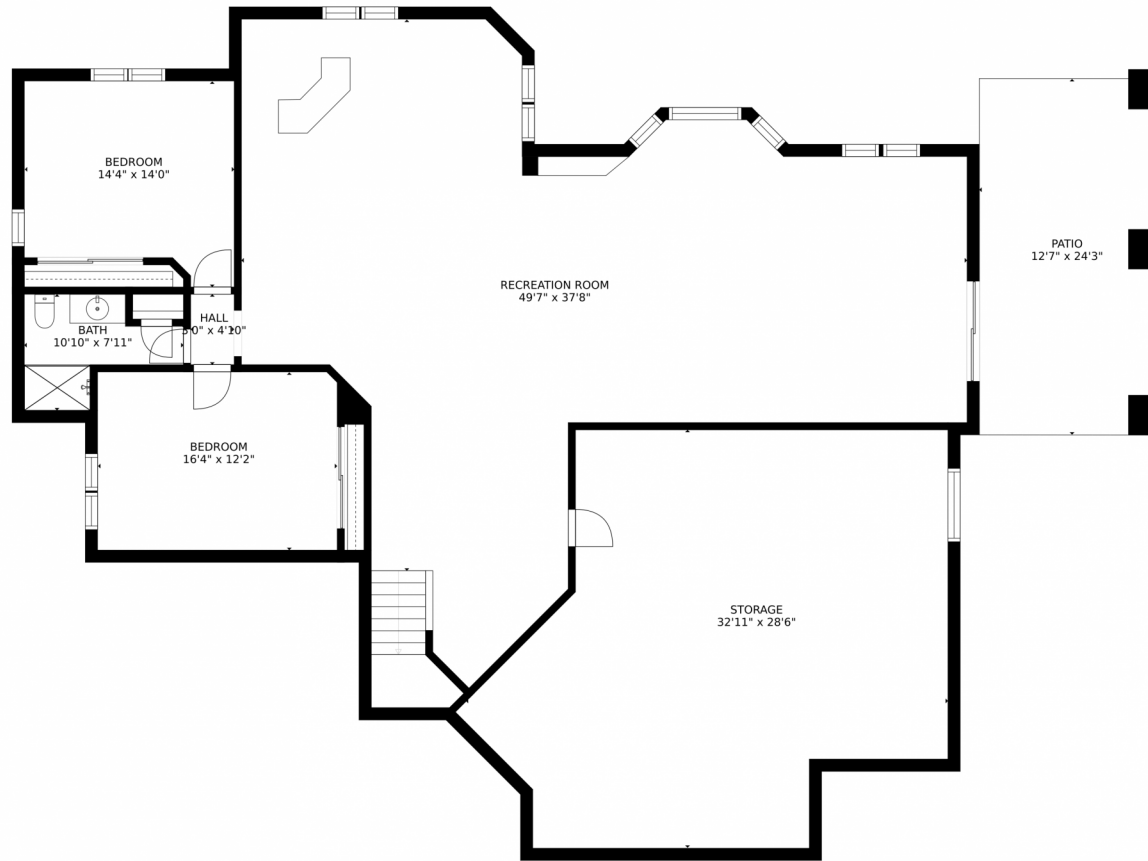

PROPERTY DETAILS

Coming soon! Photos & more info to come! Gorgeous ranch style with open floor plan, views, beautiful & ready for you!

Annie Schneider
303-548-5299
annie@annieschneider.com

Scan code
for more
property
details

10222 Eagle Feather Place, Littleton, CO 80125 – Lower Level

GROSS INTERNAL AREA
FLOOR 1: 2598 sq. ft, FLOOR 2: 2599 sq. ft
EXCLUDED AREAS: , PATIO: 306 sq. ft
BALCONY: 396 sq. ft, PORCH: 74 sq. ft
GARAGE: 654 sq. ft
TOTAL: 5197 sq. ft
SIZES AND DIMENSIONS ARE APPROXIMATE, ACTUAL MAY VARY.

Disclaimer: Sizes and Dimensions are Approximate, Actual May Vary.

Annie Schneider
303-548-5299
annie@annieschneider.com

10222 Eagle Feather Place, Littleton, CO 80125 – Main Level

GROSS INTERNAL AREA
FLOOR 1: 2598 sq. ft. FLOOR 2: 2599 sq. ft
EXCLUDED AREAS: , PATIO: 306 sq. ft
BALCONY: 396 sq. ft. PORCH: 74 sq. ft
GARAGE: 654 sq. ft
TOTAL: 5197 sq. ft
SIZES AND DIMENSIONS ARE APPROXIMATE, ACTUAL MAY VARY.