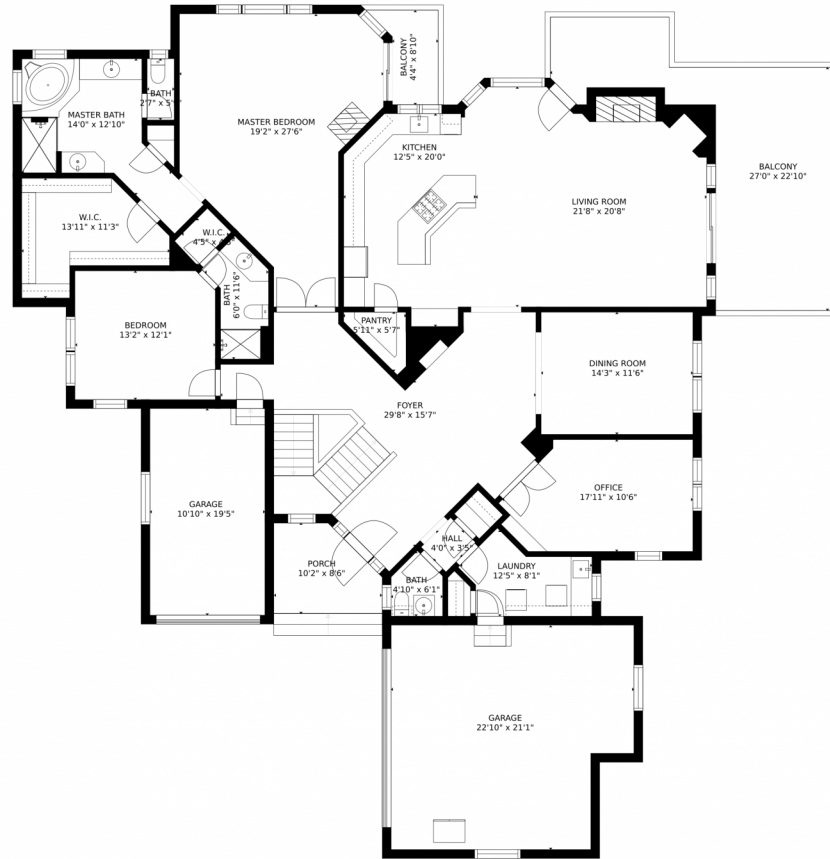

PROPERTY DETAILS

Coming soon! Photos & more info to come! Gorgeous ranch style with open floor plan, views, beautiful & ready for you!

Annie Schneider
303-548-5299
annie@annieschneider.com

Scan code
for more
property
details

10222 Eagle Feather Place, Littleton, CO 80125 – Lower Level

GROSS INTERNAL AREA
FLOOR 1: 2598 sq. ft, FLOOR 2: 2599 sq. ft
EXCLUDED AREAS: , PATIO: 306 sq. ft
BALCONY: 396 sq. ft, PORCH: 74 sq. ft
GARAGE: 654 sq. ft
TOTAL: 5197 sq. ft
SIZES AND DIMENSIONS ARE APPROXIMATE, ACTUAL MAY VARY.

Disclaimer: Sizes and Dimensions are Approximate, Actual May Vary.

Annie Schneider
303-548-5299
annie@annieschneider.com

10222 Eagle Feather Place, Littleton, CO 80125 – Main Level

GROSS INTERNAL AREA
FLOOR 1: 2598 sq. ft. FLOOR 2: 2599 sq. ft
EXCLUDED AREAS: , PATIO: 306 sq. ft
BALCONY: 396 sq. ft. PORCH: 74 sq. ft
GARAGE: 654 sq. ft
TOTAL: 5197 sq. ft
SIZES AND DIMENSIONS ARE APPROXIMATE, ACTUAL MAY VARY.

Disclaimer: Sizes and Dimensions are Approximate, Actual May Vary.

Annie Schneider
303-548-5299
annie@annieschneider.com

10222 Eagle Feather Place, Littleton, CO 80125 – All Floors

SIZES AND DIMENSIONS ARE APPROXIMATE, ACTUAL MAY VARY.