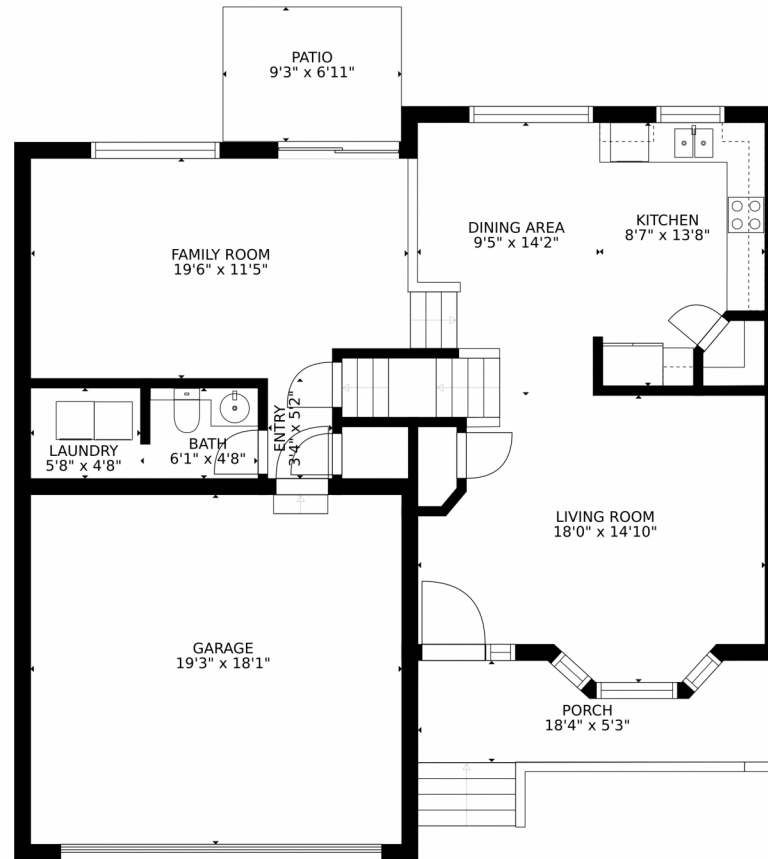

 Single Family  1589 SQFT

Taylor Haas
303-665-7368
taylorh@coloradorpm.com
<https://www.coloradorpm.com/available-rental-properties-denver>

GROSS INTERNAL AREA
FLOOR 1: 437 sq. ft, FLOOR 2: 831 sq. ft
FLOOR 3: 630 sq. ft, EXCLUDED AREAS:
PATIO: 64 sq. ft, PORCH: 83 sq. ft
GARAGE: 348 sq. ft
TOTAL: 1898 sq. ft
SIZES AND DIMENSIONS ARE APPROXIMATE, ACTUAL MAY VARY.

GROSS INTERNAL AREA
FLOOR 1: 437 sq. ft. FLOOR 2: 831 sq. ft.
FLOOR 3: 630 sq. ft. EXCLUDED AREAS:
PATIO: 64 sq. ft. PORCH: 83 sq. ft.
GARAGE: 348 sq. ft.
TOTAL: 1898 sq. ft.
SIZES AND DIMENSIONS ARE APPROXIMATE, ACTUAL MAY VARY.