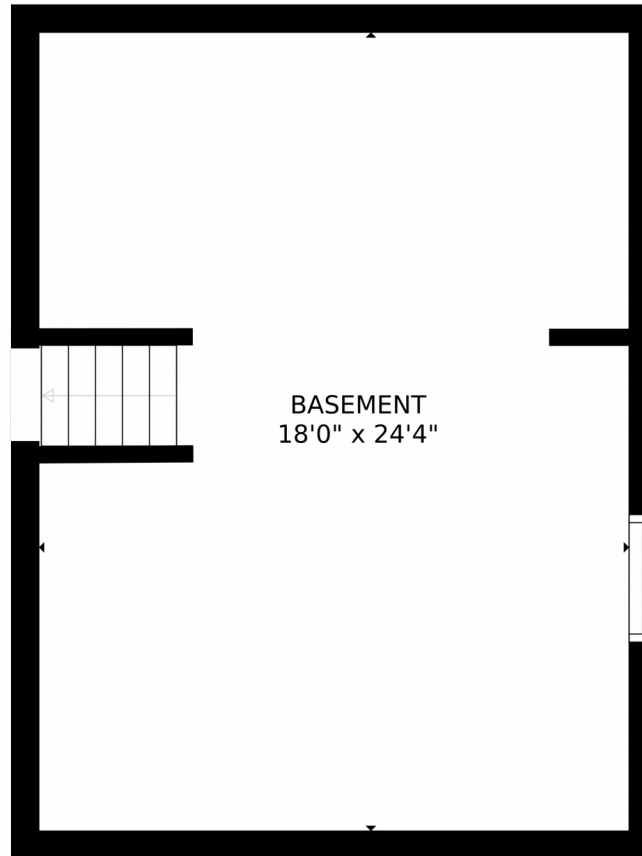

 Single Family  1589 SQFT

Taylor Haas
303-665-7368
taylorh@coloradorpm.com
<https://www.coloradorpm.com/available-rental-properties-denver>

GROSS INTERNAL AREA
FLOOR 1: 437 sq. ft, FLOOR 2: 831 sq. ft
FLOOR 3: 630 sq. ft, EXCLUDED AREAS:
PATIO: 64 sq. ft, PORCH: 83 sq. ft
GARAGE: 348 sq. ft
TOTAL: 1898 sq. ft
SIZES AND DIMENSIONS ARE APPROXIMATE, ACTUAL MAY VARY.

GROSS INTERNAL AREA
FLOOR 1: 437 sq. ft. FLOOR 2: 831 sq. ft.
FLOOR 3: 630 sq. ft. EXCLUDED AREAS:
PATIO: 64 sq. ft. PORCH: 83 sq. ft.
GARAGE: 348 sq. ft.
TOTAL: 1898 sq. ft.
SIZES AND DIMENSIONS ARE APPROXIMATE, ACTUAL MAY VARY.