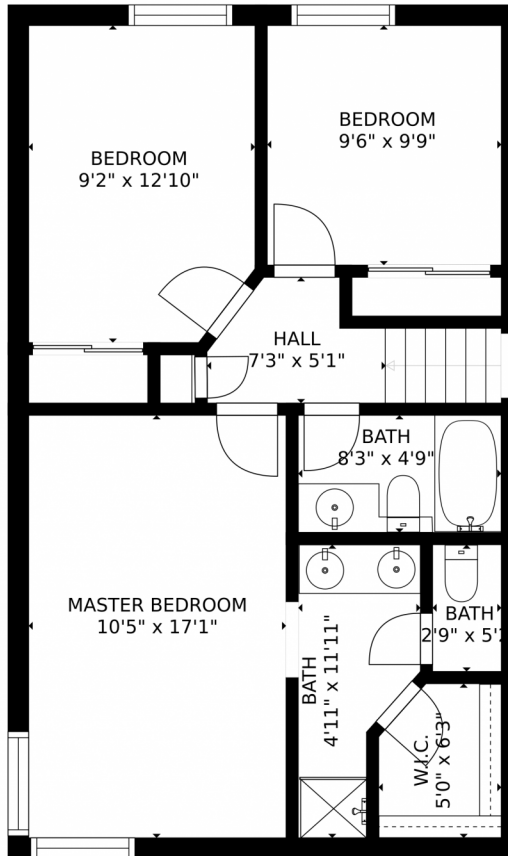

 Single Family  1589 SQFT

Taylor Haas
303-665-7368
taylorh@coloradorpm.com
<https://www.coloradorpm.com/available-rental-properties-denver>

GROSS INTERNAL AREA
FLOOR 1: 437 sq. ft, FLOOR 2: 831 sq. ft
FLOOR 3: 630 sq. ft, EXCLUDED AREAS:
PATIO: 64 sq. ft, PORCH: 83 sq. ft
GARAGE: 348 sq. ft
TOTAL: 1898 sq. ft
SIZES AND DIMENSIONS ARE APPROXIMATE, ACTUAL MAY VARY.

GROSS INTERNAL AREA
FLOOR 1: 437 sq. ft. FLOOR 2: 831 sq. ft.
FLOOR 3: 630 sq. ft. EXCLUDED AREAS:
PATIO: 64 sq. ft. PORCH: 83 sq. ft.
GARAGE: 348 sq. ft.
TOTAL: 1898 sq. ft.
SIZES AND DIMENSIONS ARE APPROXIMATE, ACTUAL MAY VARY.