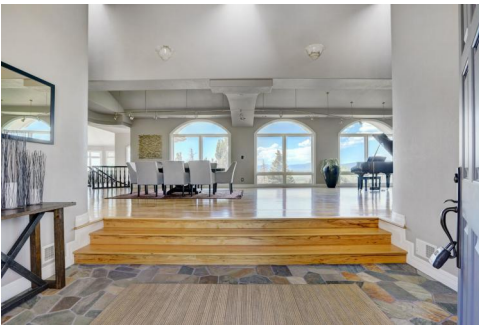

6635 Rabbit Mountain Road  
Longmont, CO 80503

Single Family

10391 SQFT

**Karen Libin**  
303-444-3177  
team@klrealty.net  
<https://klrealty.net/>

Scan code  
for more  
property  
details