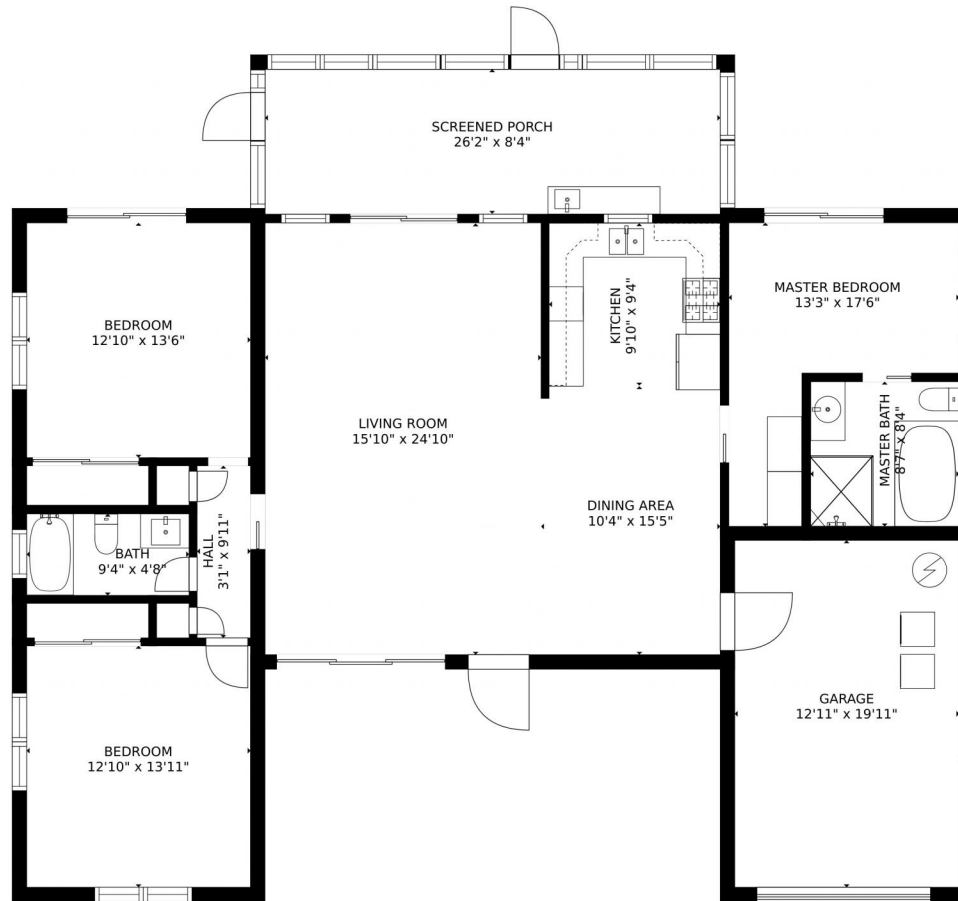

 Single Family

 1671 SQFT

 3 Beds

 2 Baths

 1 Car

**Joan McDade**  
954-296-4548  
realtorjoantole@gmail.com

Scan code  
for more  
property  
details

SIZES AND DIMENSIONS ARE APPROXIMATE, ACTUAL MAY VARY.

Disclaimer: Sizes and Dimensions are Approximate, Actual May Vary.

**Joan McDade**  
954-296-4548  
realtorjoantole@gmail.com