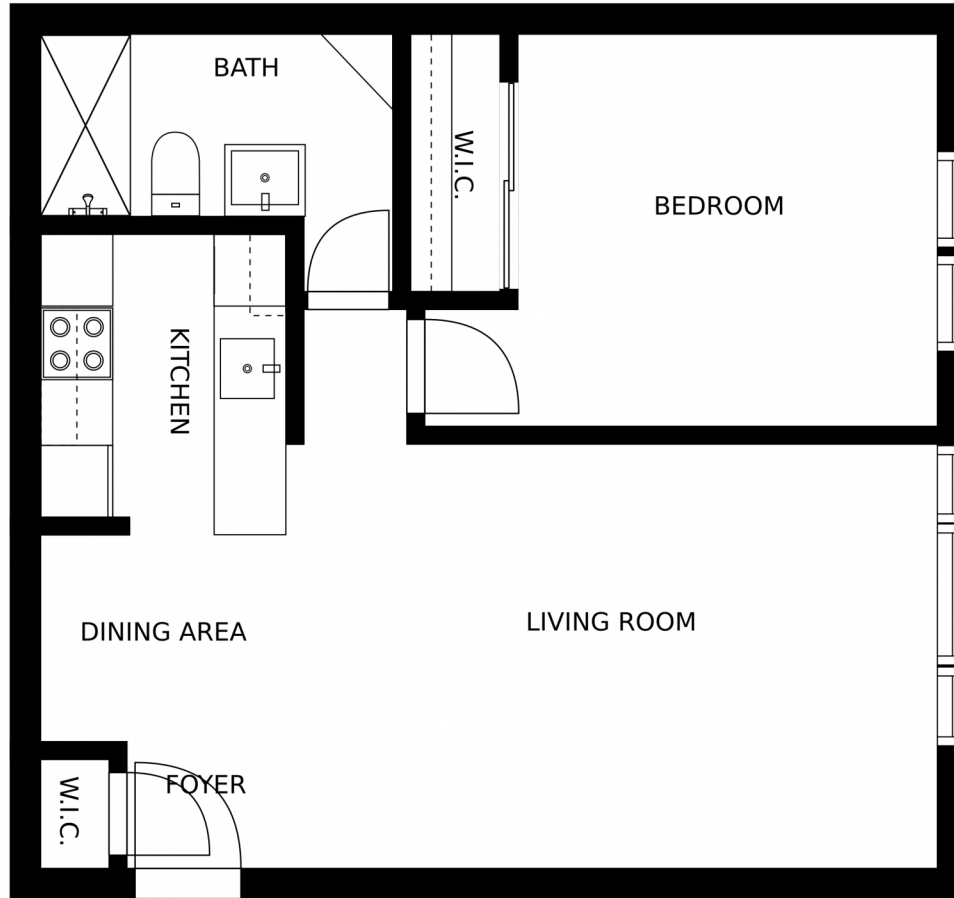

 Single Family  863 SQFT

Taylor Haas
303-665-7368
taylorh@coloradorpm.com
<https://www.coloradorpm.com/available-rental-properties-denver>

830 East 11th Avenue, Denver, CO 80218 – Floorplan

SIZES AND DIMENSIONS ARE APPROXIMATE, ACTUAL MAY VARY.

Disclaimer: Sizes and Dimensions are Approximate, Actual May Vary.

Taylor Haas
303-665-7368
taylorh@coloradorpm.com
<https://www.coloradorpm.com/available-rental-properties-denv>

830 East 11th Avenue, Denver, CO 80218 – Floorplan (Dimensions)

GROSS INTERNAL AREA
FLOOR 1: 563 sq. ft
TOTAL: 563 sq. ft
SIZES AND DIMENSIONS ARE APPROXIMATE, ACTUAL MAY VARY.

Disclaimer: Sizes and Dimensions are Approximate, Actual May Vary.

Taylor Haas
303-665-7368
taylorh@coloradorpm.com
<https://www.coloradorpm.com/available-rental-properties-denver>