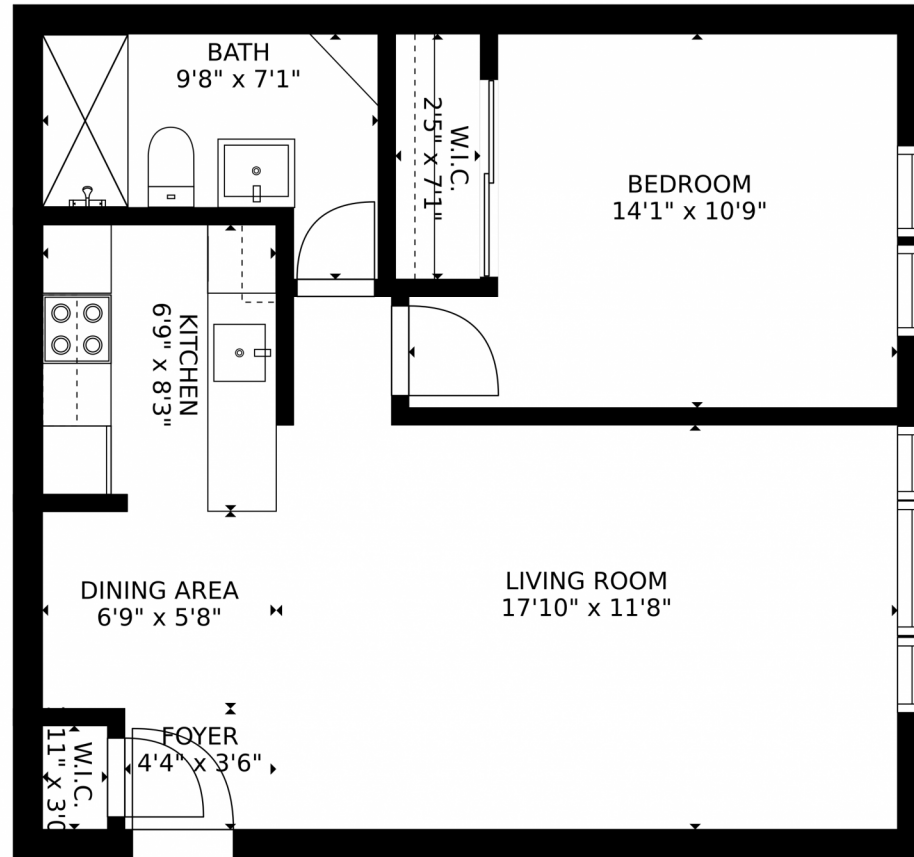

 Single Family  863 SQFT

Taylor Haas
303-665-7368
taylorh@coloradorpm.com
<https://www.coloradorpm.com/available-rental-properties-denver>

830 East 11th Avenue, Denver, CO 80218 – Floorplan

SIZES AND DIMENSIONS ARE APPROXIMATE, ACTUAL MAY VARY.

Disclaimer: Sizes and Dimensions are Approximate, Actual May Vary.

Taylor Haas
303-665-7368
taylorh@coloradorpm.com
<https://www.coloradorpm.com/available-rental-properties-denv>

830 East 11th Avenue, Denver, CO 80218 – Floorplan (Dimensions)

GROSS INTERNAL AREA
FLOOR 1: 563 sq. ft
TOTAL: 563 sq. ft
SIZES AND DIMENSIONS ARE APPROXIMATE, ACTUAL MAY VARY.

Disclaimer: Sizes and Dimensions are Approximate, Actual May Vary.

Taylor Haas
303-665-7368
taylorh@coloradorpm.com
<https://www.coloradorpm.com/available-rental-properties-denver>