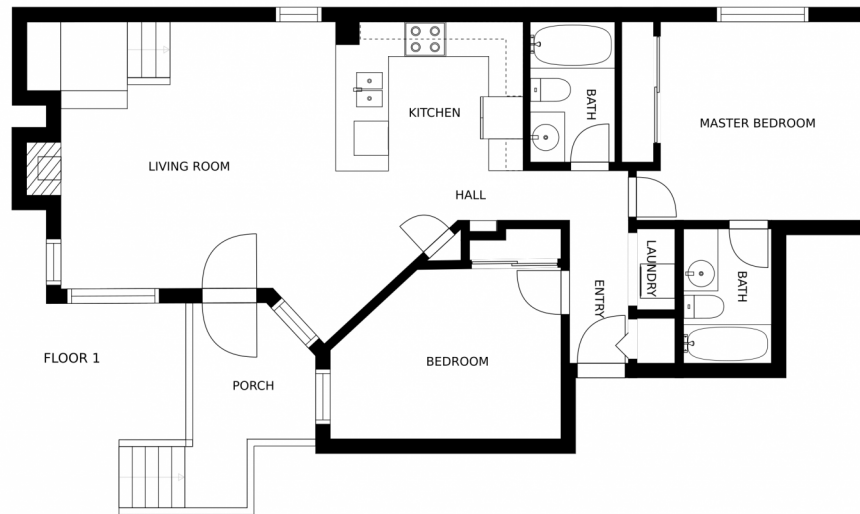

Taylor Haas

303-665-7368

taylorh@coloradorpm.com

<https://www.coloradorpm.com/available-rental-properties-denver>

Scan code
for more
property
details

GROSS INTERNAL AREA
FLOOR 1: 865 sq. ft, FLOOR 2: 109 sq. ft
EXCLUDED AREAS: , PORCH: 83 sq. ft
TOTAL: 974 sq. ft
SIZES AND DIMENSIONS ARE APPROXIMATE, ACTUAL MAY VARY.

FLOOR 2

FLOOR 1

SIZES AND DIMENSIONS ARE APPROXIMATE, ACTUAL MAY VARY.

Disclaimer: Sizes and Dimensions are Approximate, Actual May Vary.

Taylor Haas
303-665-7368
taylorh@coloradorpm.com
<https://www.coloradorpm.com/available-rental-properties-denver>