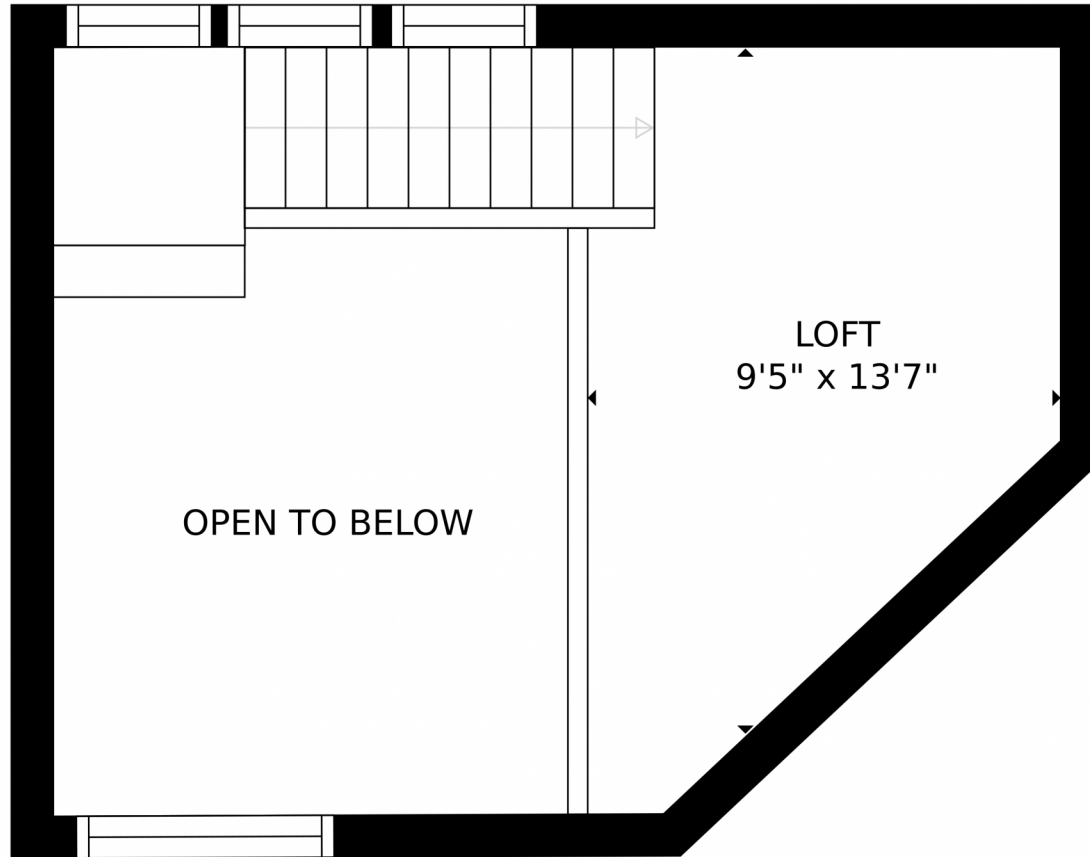

GROSS INTERNAL AREA
FLOOR 1: 865 sq. ft, FLOOR 2: 109 sq. ft
EXCLUDED AREAS: , PORCH: 83 sq. ft
TOTAL: 974 sq. ft
SIZES AND DIMENSIONS ARE APPROXIMATE, ACTUAL MAY VARY.

Disclaimer: Sizes and Dimensions are Approximate, Actual May Vary.

Taylor Haas

303-665-7368

taylorh@coloradorpm.com

<https://www.coloradorpm.com/available-rental-properties-denver>

Scan code
for more
property
details

GROSS INTERNAL AREA
FLOOR 1: 865 sq. ft, FLOOR 2: 109 sq. ft
EXCLUDED AREAS: , PORCH: 83 sq. ft
TOTAL: 974 sq. ft
SIZES AND DIMENSIONS ARE APPROXIMATE, ACTUAL MAY VARY.

FLOOR 2

FLOOR 1

SIZES AND DIMENSIONS ARE APPROXIMATE, ACTUAL MAY VARY.

Disclaimer: Sizes and Dimensions are Approximate, Actual May Vary.

Taylor Haas
303-665-7368
taylorh@coloradorpm.com
<https://www.coloradorpm.com/available-rental-properties-denver>