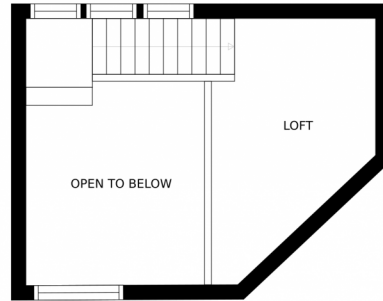

GROSS INTERNAL AREA
FLOOR 1: 865 sq. ft, FLOOR 2: 109 sq. ft
EXCLUDED AREAS: , PORCH: 83 sq. ft
TOTAL: 974 sq. ft
SIZES AND DIMENSIONS ARE APPROXIMATE, ACTUAL MAY VARY.

Disclaimer: Sizes and Dimensions are Approximate, Actual May Vary.

Taylor Haas

303-665-7368

taylorh@coloradorpm.com

<https://www.coloradorpm.com/available-rental-properties-denver>

Scan code
for more
property
details

GROSS INTERNAL AREA
FLOOR 1: 865 sq. ft, FLOOR 2: 109 sq. ft
EXCLUDED AREAS: , PORCH: 83 sq. ft
TOTAL: 974 sq. ft
SIZES AND DIMENSIONS ARE APPROXIMATE, ACTUAL MAY VARY.

FLOOR 2

FLOOR 1

SIZES AND DIMENSIONS ARE APPROXIMATE, ACTUAL MAY VARY.

Disclaimer: Sizes and Dimensions are Approximate, Actual May Vary.

Taylor Haas
303-665-7368
taylorh@coloradorpm.com
<https://www.coloradorpm.com/available-rental-properties-denver>