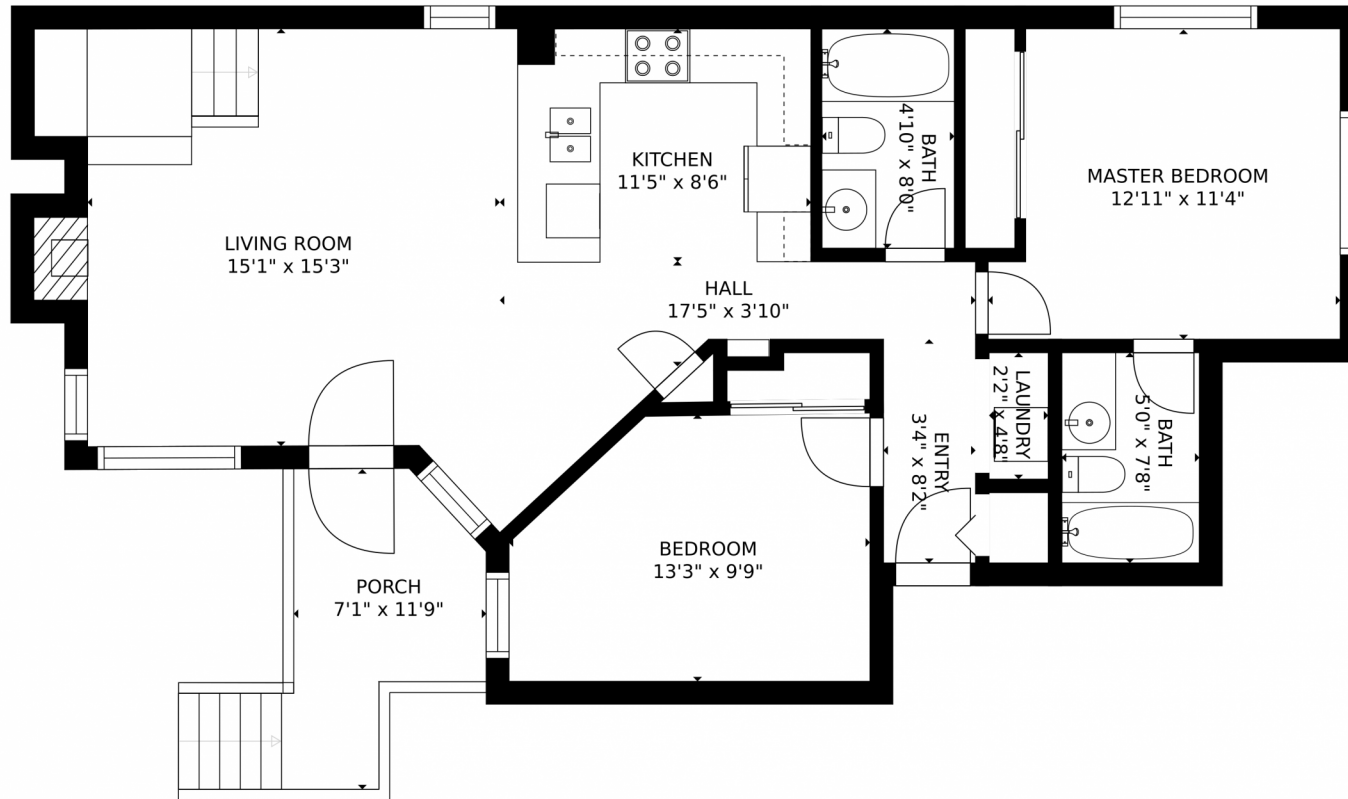

GROSS INTERNAL AREA
FLOOR 1: 865 sq. ft, FLOOR 2: 109 sq. ft
EXCLUDED AREAS: , PORCH: 83 sq. ft
TOTAL: 974 sq. ft
SIZES AND DIMENSIONS ARE APPROXIMATE, ACTUAL MAY VARY.

Disclaimer: Sizes and Dimensions are Approximate, Actual May Vary.

Taylor Haas

303-665-7368

taylorh@coloradorpm.com

<https://www.coloradorpm.com/available-rental-properties-denver>

Scan code
for more
property
details

GROSS INTERNAL AREA
FLOOR 1: 865 sq. ft, FLOOR 2: 109 sq. ft
EXCLUDED AREAS: , PORCH: 83 sq. ft
TOTAL: 974 sq. ft
SIZES AND DIMENSIONS ARE APPROXIMATE, ACTUAL MAY VARY.