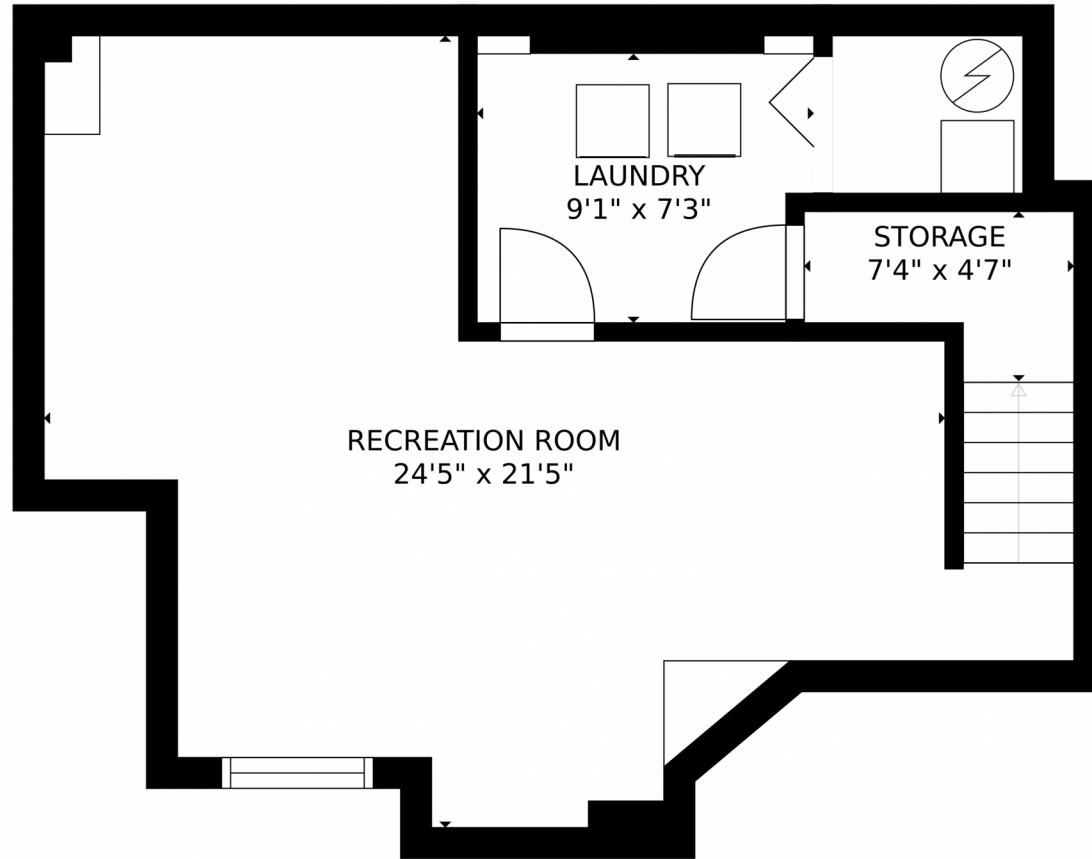

 Single Family  1761 SQFT

Taylor Haas
303-665-7368
taylorh@coloradorpm.com
<https://www.coloradorpm.com/available-rental-properties-denver>

2445 Cutters Circle, Castle Rock, CO 80108 – All Levels

GROSS INTERNAL AREA
FLOOR 1: 499 sq. ft, FLOOR 2: 584 sq. ft
FLOOR 3: 628 sq. ft, EXCLUDED AREAS:
PATIO: 73 sq. ft, PORCH: 41 sq. ft
TOTAL: 1710 sq. ft
SIZES AND DIMENSIONS ARE APPROXIMATE, ACTUAL MAY VARY.

Disclaimer: Sizes and Dimensions are Approximate, Actual May Vary.

Taylor Haas
303-665-7368
taylorh@coloradorpm.com
<https://www.coloradorpm.com/available-rental-properties-denver>

GROSS INTERNAL AREA
FLOOR 1: 499 sq. ft, FLOOR 2: 584 sq. ft
FLOOR 3: 628 sq. ft, EXCLUDED AREAS:
PATIO: 73 sq. ft, PORCH: 41 sq. ft
TOTAL: 1710 sq. ft
SIZES AND DIMENSIONS ARE APPROXIMATE, ACTUAL MAY VARY.

GROSS INTERNAL AREA
FLOOR 1: 499 sq. ft, FLOOR 2: 584 sq. ft
FLOOR 3: 628 sq. ft, EXCLUDED AREAS:
PATIO: 73 sq. ft, PORCH: 41 sq. ft
TOTAL: 1710 sq. ft
SIZES AND DIMENSIONS ARE APPROXIMATE, ACTUAL MAY VARY.