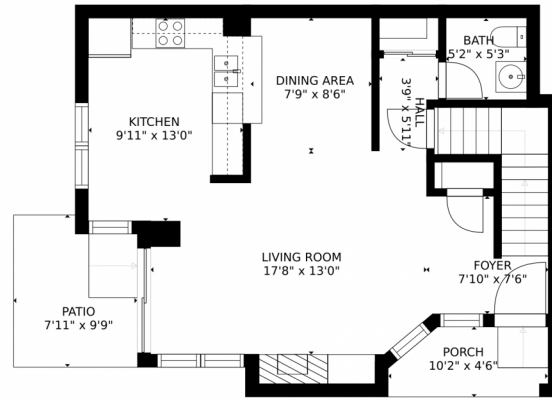

 Single Family  1761 SQFT

Taylor Haas
303-665-7368
taylorh@coloradorpm.com
<https://www.coloradorpm.com/available-rental-properties-denver>

2445 Cutters Circle, Castle Rock, CO 80108 – All Levels

GROSS INTERNAL AREA
FLOOR 1: 499 sq. ft, FLOOR 2: 584 sq. ft
FLOOR 3: 628 sq. ft, EXCLUDED AREAS:
PATIO: 73 sq. ft, PORCH: 41 sq. ft
TOTAL: 1710 sq. ft
SIZES AND DIMENSIONS ARE APPROXIMATE, ACTUAL MAY VARY.

Disclaimer: Sizes and Dimensions are Approximate, Actual May Vary.

Taylor Haas
303-665-7368
taylorh@coloradorpm.com
<https://www.coloradorpm.com/available-rental-properties-denver>

GROSS INTERNAL AREA
FLOOR 1: 499 sq. ft, FLOOR 2: 584 sq. ft
FLOOR 3: 628 sq. ft, EXCLUDED AREAS:
PATIO: 73 sq. ft, PORCH: 41 sq. ft
TOTAL: 1710 sq. ft
SIZES AND DIMENSIONS ARE APPROXIMATE, ACTUAL MAY VARY.

GROSS INTERNAL AREA
FLOOR 1: 499 sq. ft, FLOOR 2: 584 sq. ft
FLOOR 3: 628 sq. ft, EXCLUDED AREAS:
PATIO: 73 sq. ft, PORCH: 41 sq. ft
TOTAL: 1710 sq. ft
SIZES AND DIMENSIONS ARE APPROXIMATE, ACTUAL MAY VARY.