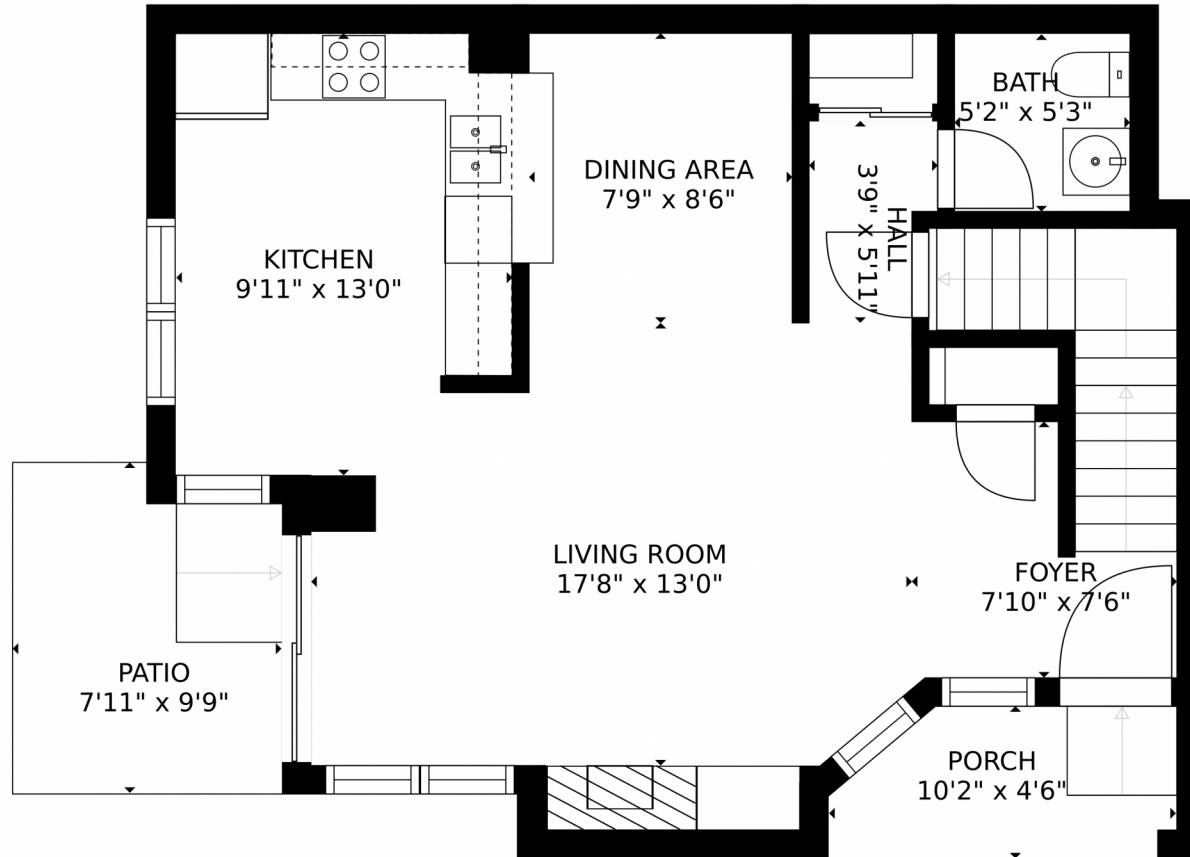

 Single Family  1761 SQFT

Taylor Haas
303-665-7368
taylorh@coloradorpm.com
<https://www.coloradorpm.com/available-rental-properties-denver>

2445 Cutters Circle, Castle Rock, CO 80108 – All Levels

GROSS INTERNAL AREA
FLOOR 1: 499 sq. ft, FLOOR 2: 584 sq. ft
FLOOR 3: 628 sq. ft, EXCLUDED AREAS:
PATIO: 73 sq. ft, PORCH: 41 sq. ft
TOTAL: 1710 sq. ft
SIZES AND DIMENSIONS ARE APPROXIMATE, ACTUAL MAY VARY.

Disclaimer: Sizes and Dimensions are Approximate, Actual May Vary.

Taylor Haas
303-665-7368
taylorh@coloradorpm.com
<https://www.coloradorpm.com/available-rental-properties-denver>

GROSS INTERNAL AREA
FLOOR 1: 499 sq. ft, FLOOR 2: 584 sq. ft
FLOOR 3: 628 sq. ft, EXCLUDED AREAS:
PATIO: 73 sq. ft, PORCH: 41 sq. ft
TOTAL: 1710 sq. ft
SIZES AND DIMENSIONS ARE APPROXIMATE, ACTUAL MAY VARY.

GROSS INTERNAL AREA
FLOOR 1: 499 sq. ft, FLOOR 2: 584 sq. ft
FLOOR 3: 628 sq. ft, EXCLUDED AREAS:
PATIO: 73 sq. ft, PORCH: 41 sq. ft
TOTAL: 1710 sq. ft
SIZES AND DIMENSIONS ARE APPROXIMATE, ACTUAL MAY VARY.