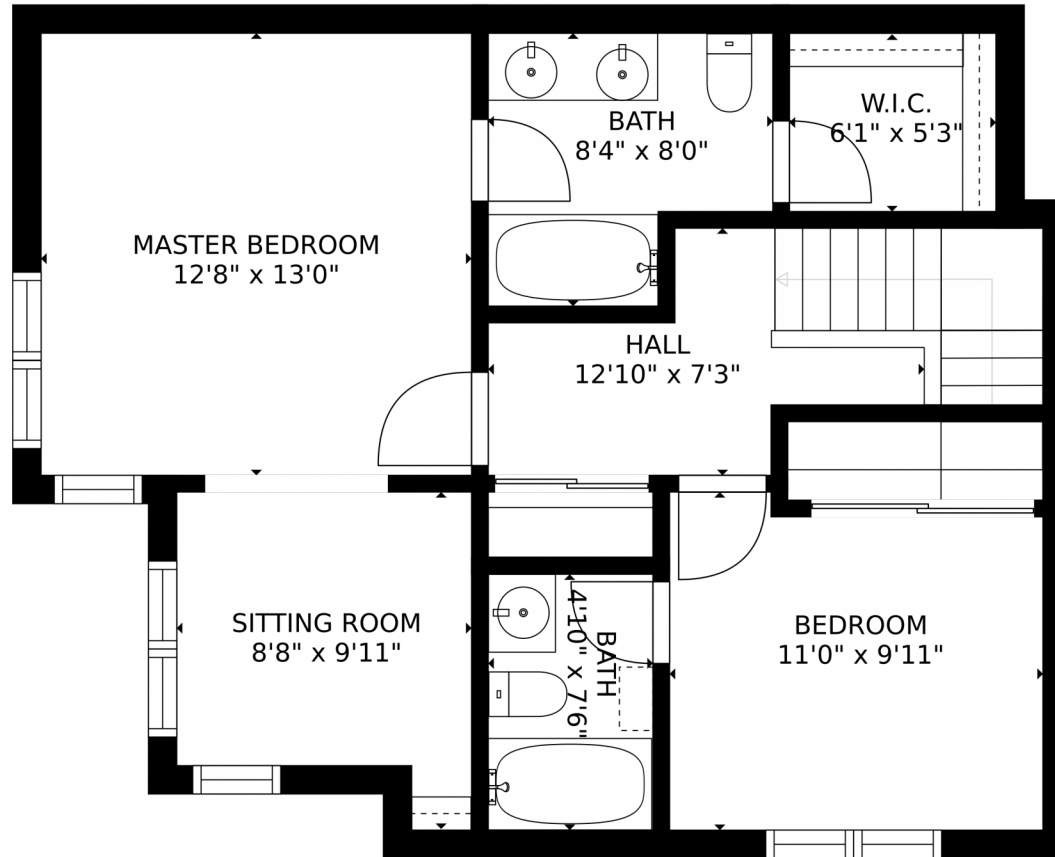

Disclaimer: Sizes and Dimensions are Approximate, Actual May Vary.

Taylor Haas
303-665-7368
taylorh@coloradorpm.com
<https://www.coloradorpm.com/available-rental-properties-denver>

GROSS INTERNAL AREA
FLOOR 1: 499 sq. ft, FLOOR 2: 584 sq. ft
FLOOR 3: 628 sq. ft, EXCLUDED AREAS:
PATIO: 73 sq. ft, PORCH: 41 sq. ft
TOTAL: 1710 sq. ft
SIZES AND DIMENSIONS ARE APPROXIMATE, ACTUAL MAY VARY.

GROSS INTERNAL AREA
FLOOR 1: 499 sq. ft, FLOOR 2: 584 sq. ft
FLOOR 3: 628 sq. ft, EXCLUDED AREAS:
PATIO: 73 sq. ft, PORCH: 41 sq. ft
TOTAL: 1710 sq. ft
SIZES AND DIMENSIONS ARE APPROXIMATE, ACTUAL MAY VARY.