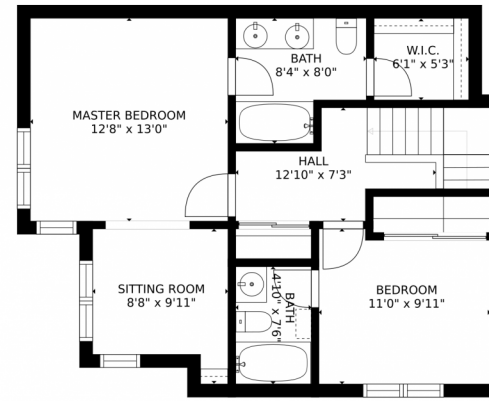

 Single Family  1761 SQFT

Taylor Haas
303-665-7368
taylorh@coloradorpm.com
<https://www.coloradorpm.com/available-rental-properties-denver>

2445 Cutters Circle, Castle Rock, CO 80108 – All Levels

GROSS INTERNAL AREA
FLOOR 1: 499 sq. ft, FLOOR 2: 584 sq. ft
FLOOR 3: 628 sq. ft, EXCLUDED AREAS:
PATIO: 73 sq. ft, PORCH: 41 sq. ft
TOTAL: 1710 sq. ft
SIZES AND DIMENSIONS ARE APPROXIMATE, ACTUAL MAY VARY.

Disclaimer: Sizes and Dimensions are Approximate, Actual May Vary.

Taylor Haas
303-665-7368
taylorh@coloradorpm.com
<https://www.coloradorpm.com/available-rental-properties-denver>

GROSS INTERNAL AREA
FLOOR 1: 499 sq. ft, FLOOR 2: 584 sq. ft
FLOOR 3: 628 sq. ft, EXCLUDED AREAS:
PATIO: 73 sq. ft, PORCH: 41 sq. ft
TOTAL: 1710 sq. ft
SIZES AND DIMENSIONS ARE APPROXIMATE, ACTUAL MAY VARY.

GROSS INTERNAL AREA
FLOOR 1: 499 sq. ft, FLOOR 2: 584 sq. ft
FLOOR 3: 628 sq. ft, EXCLUDED AREAS:
PATIO: 73 sq. ft, PORCH: 41 sq. ft
TOTAL: 1710 sq. ft
SIZES AND DIMENSIONS ARE APPROXIMATE, ACTUAL MAY VARY.