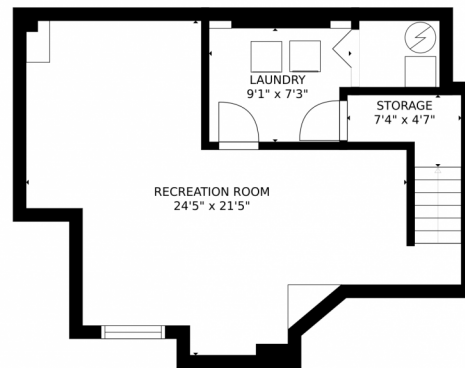

 Single Family  1761 SQFT

Taylor Haas
303-665-7368
taylorh@coloradorpm.com
<https://www.coloradorpm.com/available-rental-properties-denver>

2445 Cutters Circle, Castle Rock, CO 80108 – All Levels

GROSS INTERNAL AREA
FLOOR 1: 499 sq. ft, FLOOR 2: 584 sq. ft
FLOOR 3: 628 sq. ft, EXCLUDED AREAS:
PATIO: 73 sq. ft, PORCH: 41 sq. ft
TOTAL: 1710 sq. ft
SIZES AND DIMENSIONS ARE APPROXIMATE, ACTUAL MAY VARY.

Disclaimer: Sizes and Dimensions are Approximate, Actual May Vary.

Taylor Haas
303-665-7368
taylorh@coloradorpm.com
<https://www.coloradorpm.com/available-rental-properties-denver>

GROSS INTERNAL AREA
FLOOR 1: 499 sq. ft, FLOOR 2: 584 sq. ft
FLOOR 3: 628 sq. ft, EXCLUDED AREAS:
PATIO: 73 sq. ft, PORCH: 41 sq. ft
TOTAL: 1710 sq. ft
SIZES AND DIMENSIONS ARE APPROXIMATE, ACTUAL MAY VARY.

GROSS INTERNAL AREA
FLOOR 1: 499 sq. ft, FLOOR 2: 584 sq. ft
FLOOR 3: 628 sq. ft, EXCLUDED AREAS:
PATIO: 73 sq. ft, PORCH: 41 sq. ft
TOTAL: 1710 sq. ft
SIZES AND DIMENSIONS ARE APPROXIMATE, ACTUAL MAY VARY.