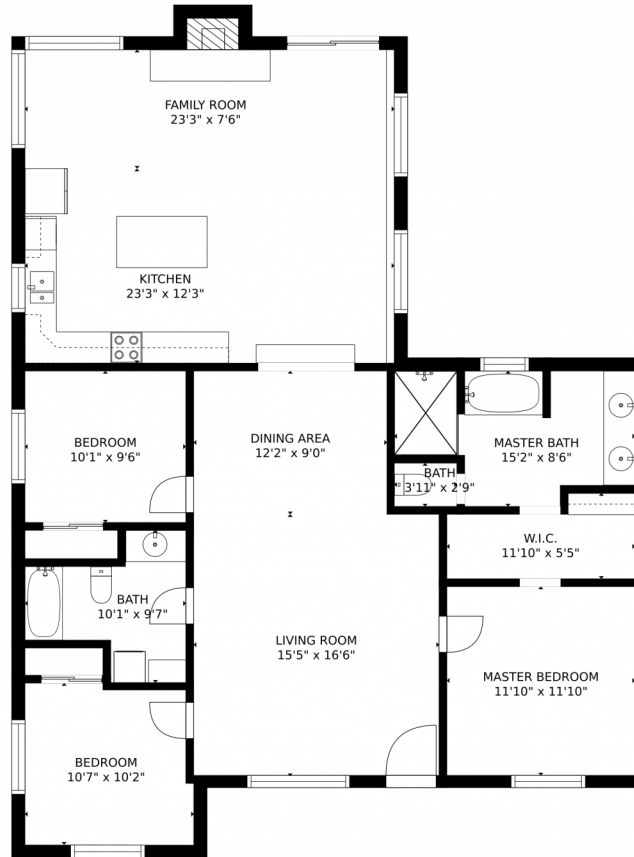

Single Family

1573 SQFT

Taylor Haas

303-665-7368

taylorh@coloradorpm.com

<https://www.coloradorpm.com/available-rental-properties-denver>

Scan code
for more
property
details

1595 South Bellaire Street, Denver, CO 80222 – Floor Plan

GROSS INTERNAL AREA
FLOOR 1: 1497 sq. ft
TOTAL: 1497 sq. ft
SIZES AND DIMENSIONS ARE APPROXIMATE, ACTUAL MAY VARY.

Disclaimer: Sizes and Dimensions are Approximate, Actual May Vary.

Taylor Haas
303-665-7368
taylorh@coloradorpm.com
<https://www.coloradorpm.com/available-rental-properties-denv>