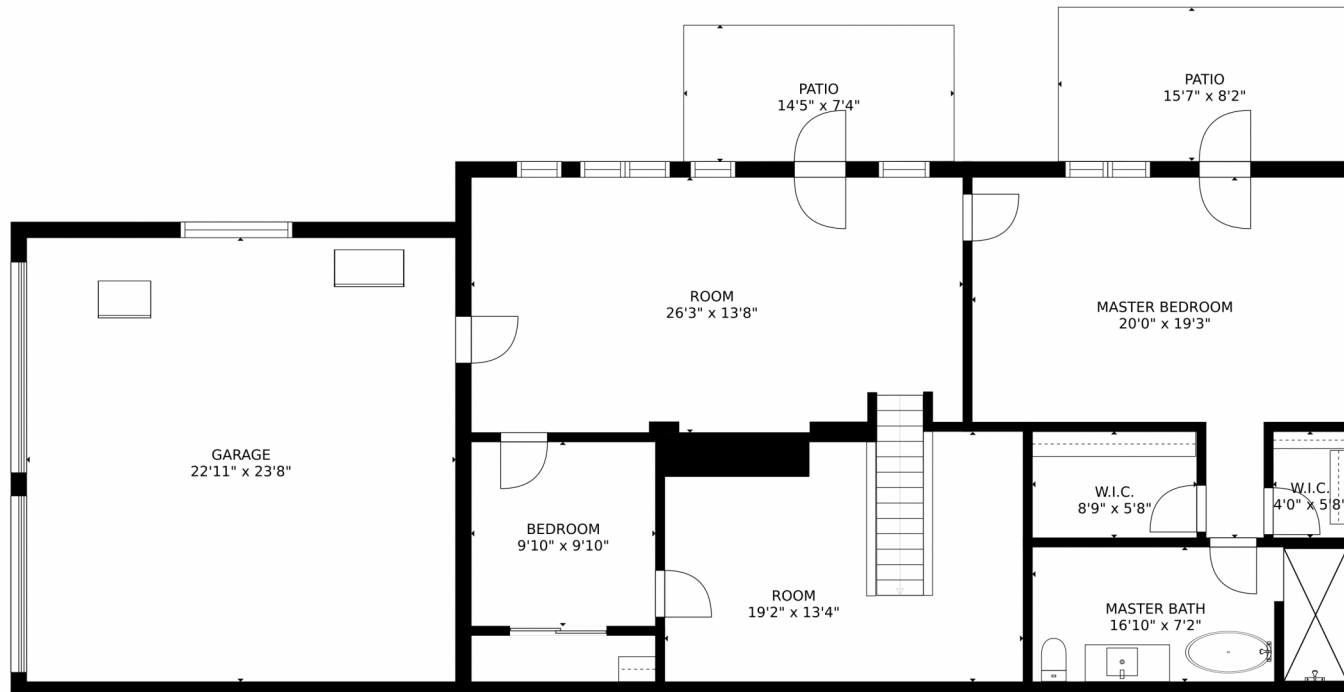

Single Family

3264 SQFT

Lauren Weiss
720-485-1500
lauren@laurenweiss.com
<https://www.laurenweiss.com>

Scan code
for more
property
details

GROSS INTERNAL AREA
FLOOR 1: 1259 sq. ft, FLOOR 2: 1821 sq. ft
EXCLUDED AREAS: , PATIO: 234 sq. ft
GARAGE: 542 sq. ft, DECK: 612 sq. ft
PORCH: 37 sq. ft
TOTAL: 3080 sq. ft
SIZES AND DIMENSIONS ARE APPROXIMATE, ACTUAL MAY VARY.

Disclaimer: Sizes and Dimensions are Approximate, Actual May Vary.

Lauren Weiss
720-485-1500
lauren@laurenweiss.com
<https://www.laurenweiss.com>

325 Road D, Pine, CO 80470 – Level 1

GROSS INTERNAL AREA
FLOOR 1: 1259 sq. ft. FLOOR 2: 1821 sq. ft.
EXCLUDED AREAS: , PATIO: 234 sq. ft.
GARAGE: 542 sq. ft. DECK: 612 sq. ft.
PORCH: 37 sq. ft.
TOTAL: 3080 sq. ft.
SIZES AND DIMENSIONS ARE APPROXIMATE, ACTUAL MAY VARY.

GROSS INTERNAL AREA
FLOOR 1: 1259 sq. ft, FLOOR 2: 1821 sq. ft
EXCLUDED AREAS: , PATIO: 234 sq. ft
GARAGE: 542 sq. ft, DECK: 612 sq. ft
PORCH: 37 sq. ft
TOTAL: 3080 sq. ft
SIZES AND DIMENSIONS ARE APPROXIMATE, ACTUAL MAY VARY.