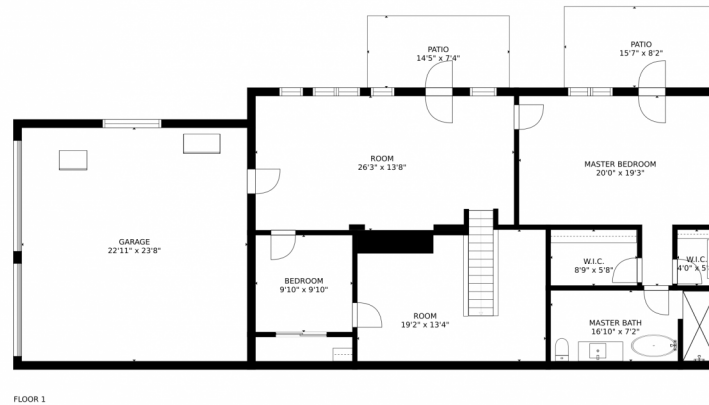

Single Family

3264 SQFT

Lauren Weiss
720-485-1500
lauren@laurenweiss.com
<https://www.laurenweiss.com>

Scan code
for more
property
details

GROSS INTERNAL AREA
FLOOR 1: 1259 sq. ft, FLOOR 2: 1821 sq. ft
EXCLUDED AREAS: , PATIO: 234 sq. ft
GARAGE: 542 sq. ft, DECK: 612 sq. ft
PORCH: 37 sq. ft
TOTAL: 3080 sq. ft
SIZES AND DIMENSIONS ARE APPROXIMATE, ACTUAL MAY VARY.

Disclaimer: Sizes and Dimensions are Approximate, Actual May Vary.

Lauren Weiss
720-485-1500
lauren@laurenweiss.com
<https://www.laurenweiss.com>

325 Road D, Pine, CO 80470 – Level 1

GROSS INTERNAL AREA
FLOOR 1: 1259 sq. ft. FLOOR 2: 1821 sq. ft.
EXCLUDED AREAS: , PATIO: 234 sq. ft.
GARAGE: 542 sq. ft. DECK: 612 sq. ft.
PORCH: 37 sq. ft.
TOTAL: 3080 sq. ft.
SIZES AND DIMENSIONS ARE APPROXIMATE, ACTUAL MAY VARY.

GROSS INTERNAL AREA
FLOOR 1: 1259 sq. ft, FLOOR 2: 1821 sq. ft
EXCLUDED AREAS: , PATIO: 234 sq. ft
GARAGE: 542 sq. ft, DECK: 612 sq. ft
PORCH: 37 sq. ft
TOTAL: 3080 sq. ft
SIZES AND DIMENSIONS ARE APPROXIMATE, ACTUAL MAY VARY.