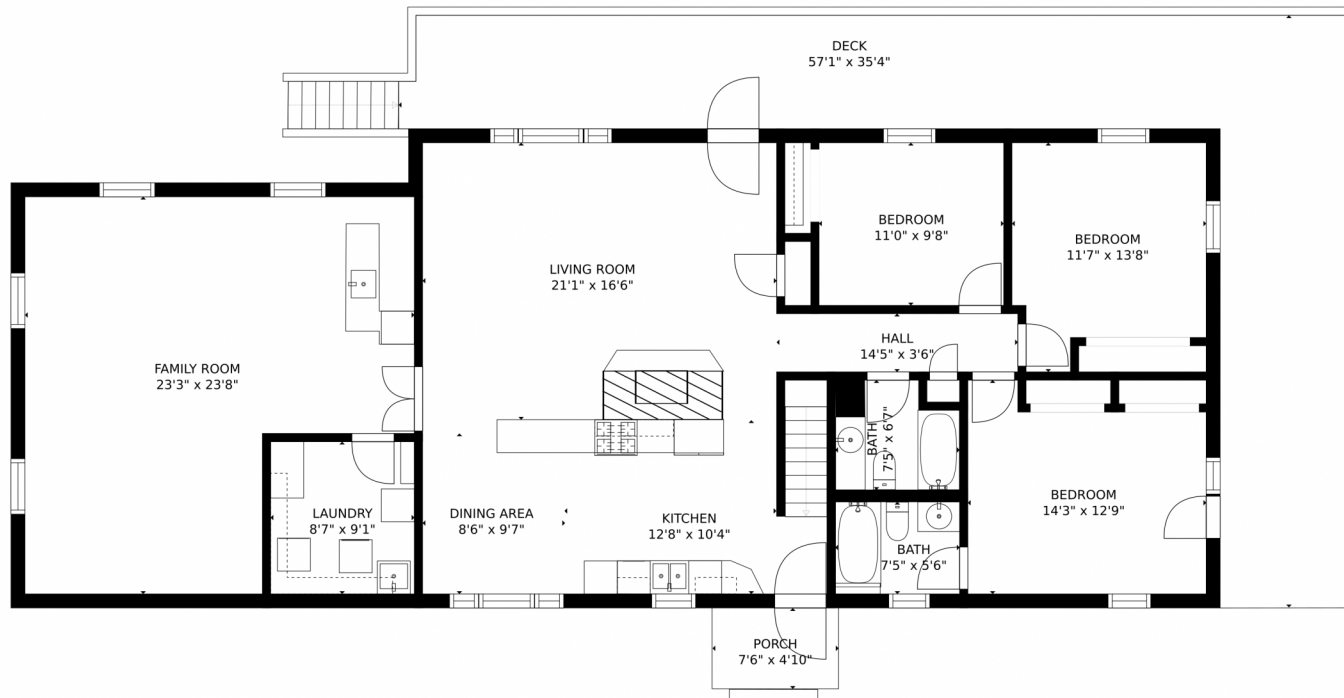

Single Family

3264 SQFT

Lauren Weiss
720-485-1500
lauren@laurenweiss.com
<https://www.laurenweiss.com>

Scan code
for more
property
details

GROSS INTERNAL AREA
FLOOR 1: 1259 sq. ft, FLOOR 2: 1821 sq. ft
EXCLUDED AREAS: , PATIO: 234 sq. ft
GARAGE: 542 sq. ft, DECK: 612 sq. ft
PORCH: 37 sq. ft
TOTAL: 3080 sq. ft
SIZES AND DIMENSIONS ARE APPROXIMATE, ACTUAL MAY VARY.

Disclaimer: Sizes and Dimensions are Approximate, Actual May Vary.

Lauren Weiss
720-485-1500
lauren@laurenweiss.com
<https://www.laurenweiss.com>

325 Road D, Pine, CO 80470 – Level 1

GROSS INTERNAL AREA
FLOOR 1: 1259 sq. ft. FLOOR 2: 1821 sq. ft.
EXCLUDED AREAS: , PATIO: 234 sq. ft.
GARAGE: 542 sq. ft. DECK: 612 sq. ft.
PORCH: 37 sq. ft.
TOTAL: 3080 sq. ft.
SIZES AND DIMENSIONS ARE APPROXIMATE, ACTUAL MAY VARY.

GROSS INTERNAL AREA
FLOOR 1: 1259 sq. ft, FLOOR 2: 1821 sq. ft
EXCLUDED AREAS: , PATIO: 234 sq. ft
GARAGE: 542 sq. ft, DECK: 612 sq. ft
PORCH: 37 sq. ft
TOTAL: 3080 sq. ft
SIZES AND DIMENSIONS ARE APPROXIMATE, ACTUAL MAY VARY.