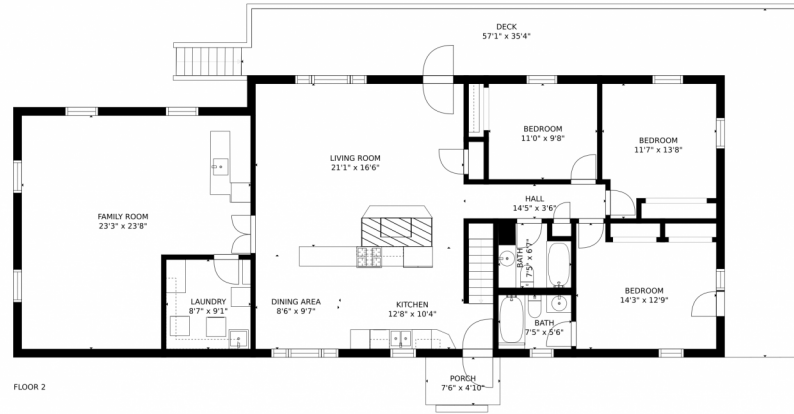

Single Family

3264 SQFT

Lauren Weiss
720-485-1500
lauren@laurenweiss.com
<https://www.laurenweiss.com>

Scan code
for more
property
details

GROSS INTERNAL AREA
FLOOR 1: 1259 sq. ft, FLOOR 2: 1821 sq. ft
EXCLUDED AREAS: , PATIO: 234 sq. ft
GARAGE: 542 sq. ft, DECK: 612 sq. ft
PORCH: 37 sq. ft
TOTAL: 3080 sq. ft
SIZES AND DIMENSIONS ARE APPROXIMATE, ACTUAL MAY VARY.

Disclaimer: Sizes and Dimensions are Approximate, Actual May Vary.

Lauren Weiss
720-485-1500
lauren@laurenweiss.com
<https://www.laurenweiss.com>

325 Road D, Pine, CO 80470 – Level 1

GROSS INTERNAL AREA
FLOOR 1: 1259 sq. ft. FLOOR 2: 1821 sq. ft.
EXCLUDED AREAS: , PATIO: 234 sq. ft.
GARAGE: 542 sq. ft. DECK: 612 sq. ft.
PORCH: 37 sq. ft.
TOTAL: 3080 sq. ft.
SIZES AND DIMENSIONS ARE APPROXIMATE, ACTUAL MAY VARY.

GROSS INTERNAL AREA
FLOOR 1: 1259 sq. ft, FLOOR 2: 1821 sq. ft
EXCLUDED AREAS: , PATIO: 234 sq. ft
GARAGE: 542 sq. ft, DECK: 612 sq. ft
PORCH: 37 sq. ft
TOTAL: 3080 sq. ft
SIZES AND DIMENSIONS ARE APPROXIMATE, ACTUAL MAY VARY.