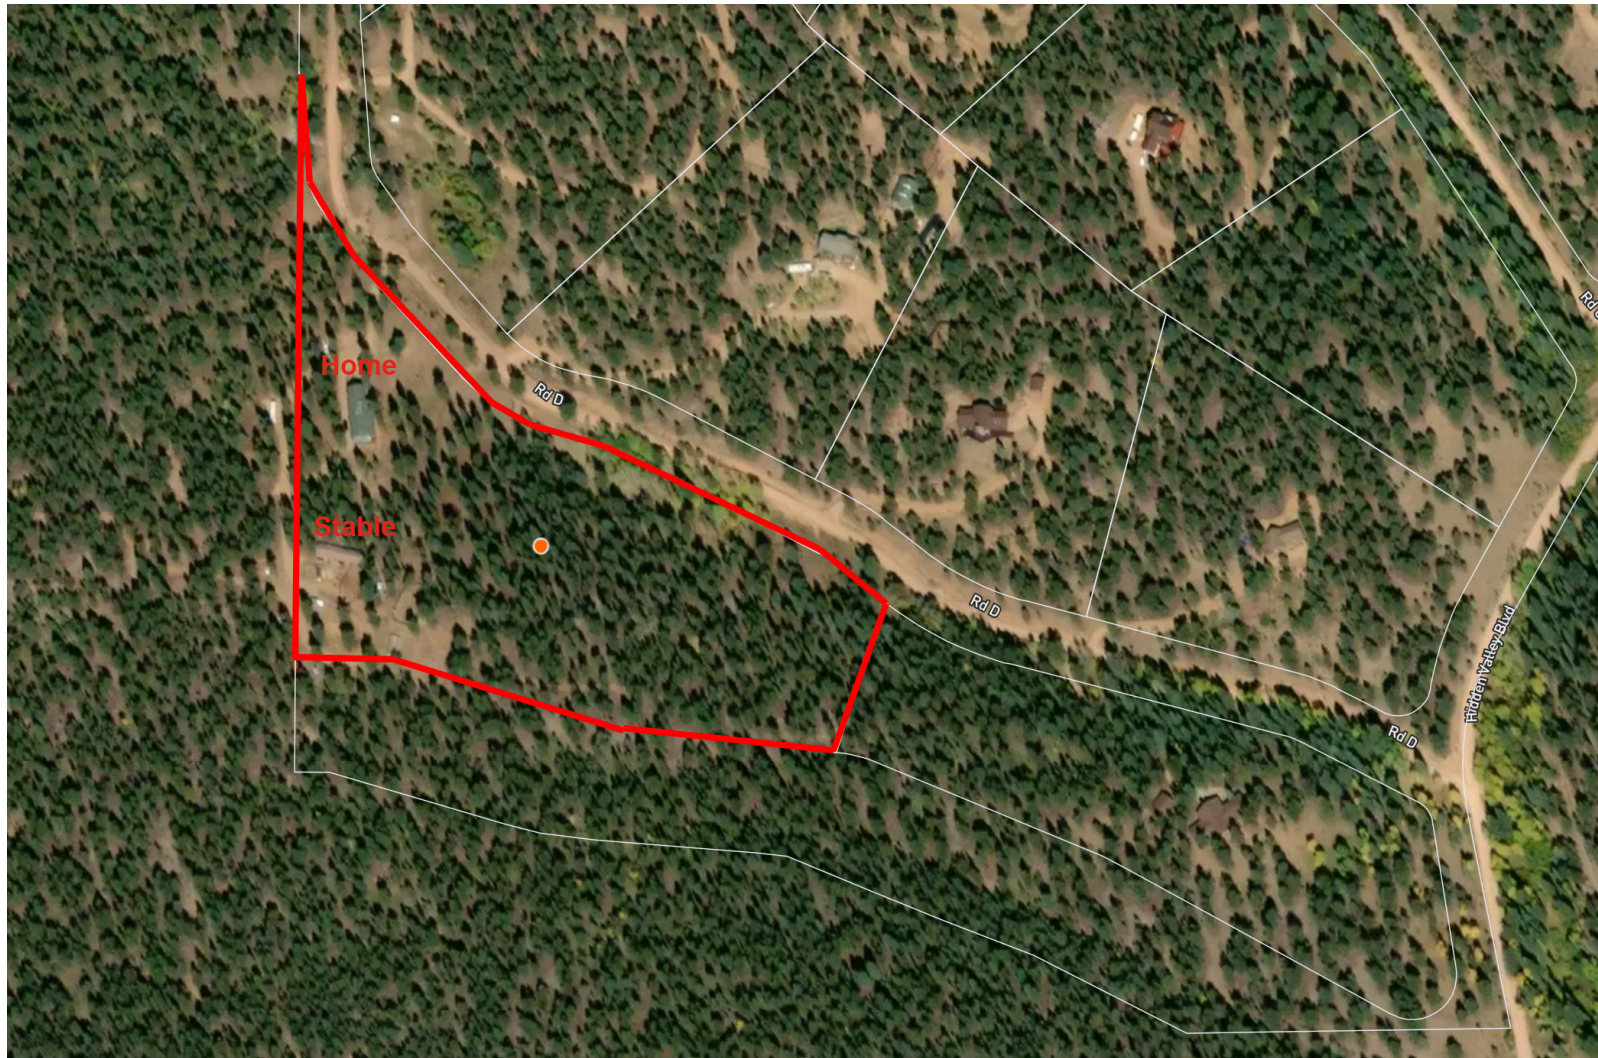

Disclaimer: Sizes and Dimensions are Approximate, Actual May Vary.

Lauren Weiss
720-485-1500
lauren@laurenweiss.com
<https://www.laurenweiss.com>