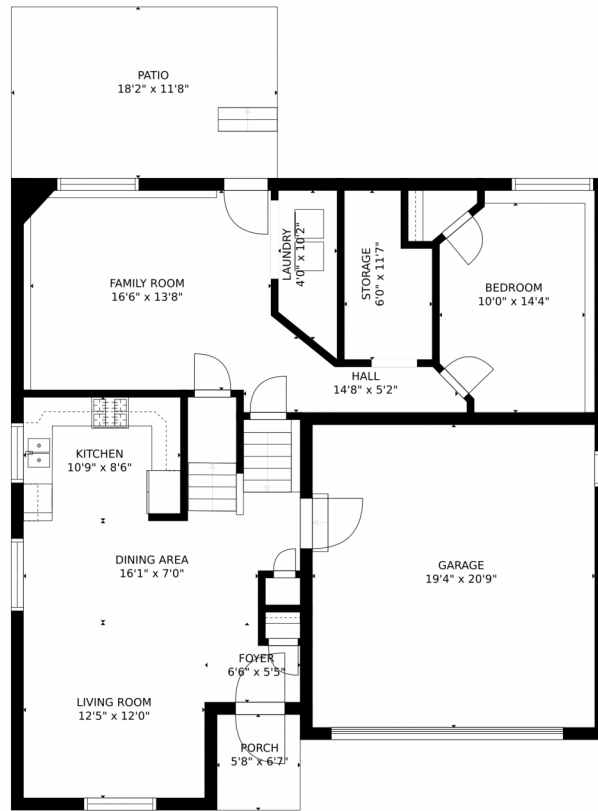

Scan code
for more
property
details

8312 Medicine Bow Circle, Fort Collins, CO 80528 – Main Level

GROSS INTERNAL AREA
FLOOR 1: 1052 sq. ft, FLOOR 2: 634 sq. ft
EXCLUDED AREAS: , PATIO: 214 sq. ft
PORCH: 37 sq. ft, GARAGE: 401 sq. ft
TOTAL: 1686 sq. ft
SIZES AND DIMENSIONS ARE APPROXIMATE, ACTUAL MAY VARY.

8312 Medicine Bow Circle, Fort Collins, CO 80528 – Upper Level

GROSS INTERNAL AREA
FLOOR 1: 1052 sq. ft, FLOOR 2: 634 sq. ft
EXCLUDED AREAS: , PATIO: 214 sq. ft
PORCH: 37 sq. ft, GARAGE: 401 sq. ft
TOTAL: 1686 sq. ft
SIZES AND DIMENSIONS ARE APPROXIMATE, ACTUAL MAY VARY.

Disclaimer: Sizes and Dimensions are Approximate, Actual May Vary.

Julie Leins
720-474-0928
julieleins@kw.com
<https://coloradohomesdreamteam.com>

Joshua Crabb
720-244-3882
joshuacrabb@kw.com

8312 Medicine Bow Circle, Fort Collins, CO 80528 – All Levels

FLOOR 1

FLOOR 2

GROSS INTERNAL AREA
FLOOR 1: 1052 sq. ft, FLOOR 2: 634 sq. ft
EXCLUDED AREAS: , PATIO: 214 sq. ft
PORCH: 37 sq. ft, GARAGE: 401 sq. ft
TOTAL: 1686 sq. ft
SIZES AND DIMENSIONS ARE APPROXIMATE, ACTUAL MAY VARY.