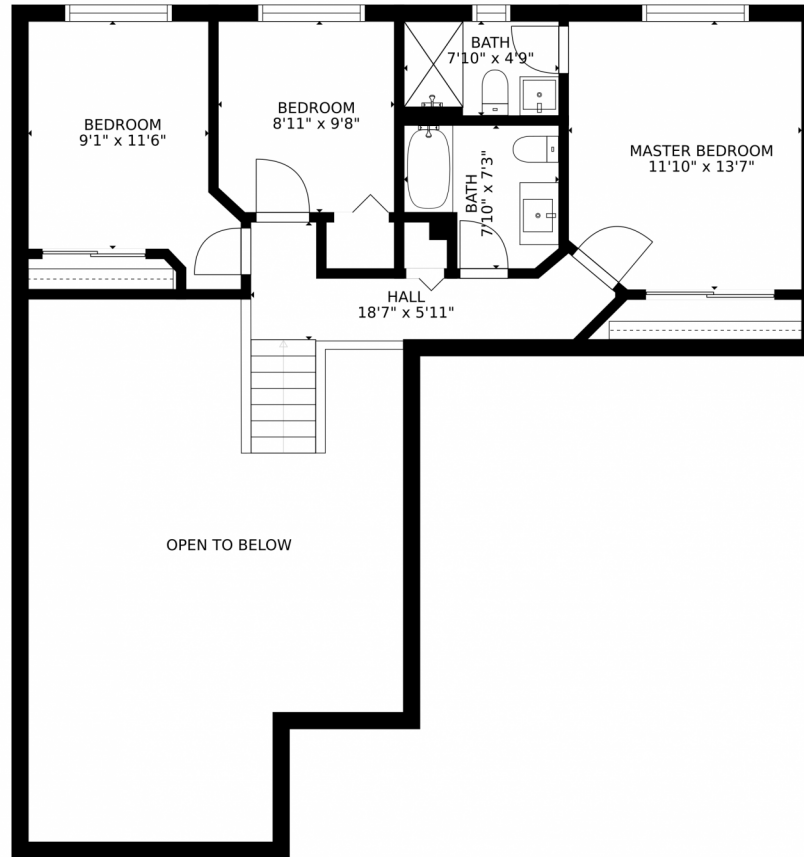

Scan code
for more
property
details

8312 Medicine Bow Circle, Fort Collins, CO 80528 – Main Level

GROSS INTERNAL AREA
FLOOR 1: 1052 sq. ft, FLOOR 2: 634 sq. ft
EXCLUDED AREAS: , PATIO: 214 sq. ft
PORCH: 37 sq. ft, GARAGE: 401 sq. ft
TOTAL: 1686 sq. ft
SIZES AND DIMENSIONS ARE APPROXIMATE, ACTUAL MAY VARY.

8312 Medicine Bow Circle, Fort Collins, CO 80528 – Upper Level

GROSS INTERNAL AREA
FLOOR 1: 1052 sq. ft, FLOOR 2: 634 sq. ft
EXCLUDED AREAS: , PATIO: 214 sq. ft
PORCH: 37 sq. ft, GARAGE: 401 sq. ft
TOTAL: 1686 sq. ft
SIZES AND DIMENSIONS ARE APPROXIMATE, ACTUAL MAY VARY.