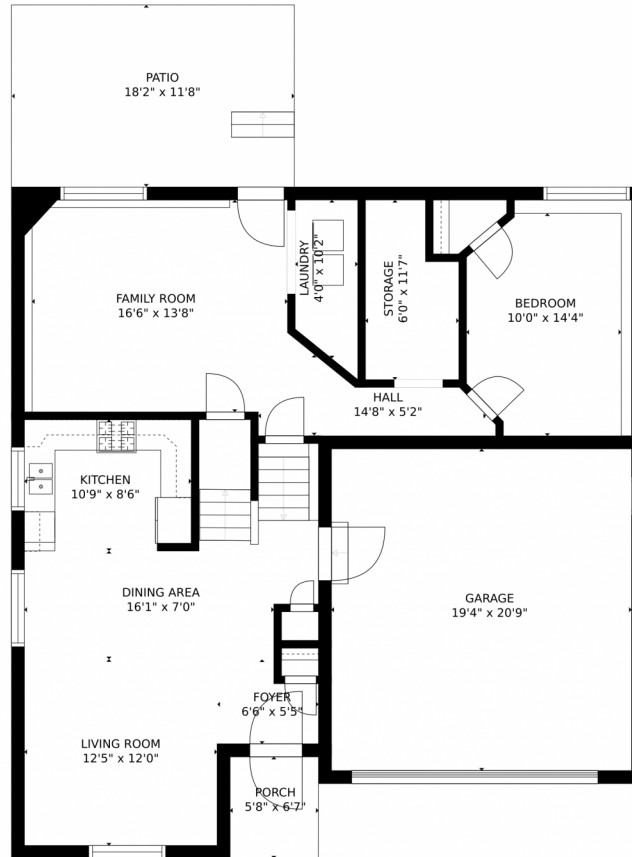

PROPERTY DETAILS

Location Location Location! You'll love this updated open floor plan home.

Julie Leins
720-474-0928
julieleins@kw.com
<https://coloradohomesdreamteam.com>

Joshua Crabb
720-244-3882
joshuacrabb@kw.com

Scan code
for more
property
details

8312 Medicine Bow Circle, Fort Collins, CO 80528 – Main Level

GROSS INTERNAL AREA
FLOOR 1: 1052 sq. ft, FLOOR 2: 634 sq. ft
EXCLUDED AREAS: , PATIO: 214 sq. ft
PORCH: 37 sq. ft, GARAGE: 401 sq. ft
TOTAL: 1686 sq. ft
SIZES AND DIMENSIONS ARE APPROXIMATE, ACTUAL MAY VARY.

8312 Medicine Bow Circle, Fort Collins, CO 80528 – Upper Level

GROSS INTERNAL AREA
FLOOR 1: 1052 sq. ft, FLOOR 2: 634 sq. ft
EXCLUDED AREAS: , PATIO: 214 sq. ft
PORCH: 37 sq. ft, GARAGE: 401 sq. ft
TOTAL: 1686 sq. ft
SIZES AND DIMENSIONS ARE APPROXIMATE, ACTUAL MAY VARY.