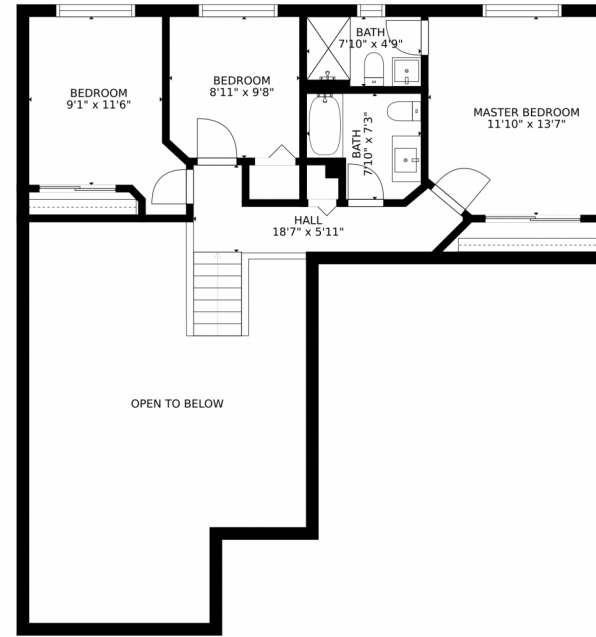

Scan code
for more
property
details

8312 Medicine Bow Circle, Fort Collins, CO 80528 – Main Level

GROSS INTERNAL AREA
FLOOR 1: 1052 sq. ft, FLOOR 2: 634 sq. ft
EXCLUDED AREAS: , PATIO: 214 sq. ft
PORCH: 37 sq. ft, GARAGE: 401 sq. ft
TOTAL: 1686 sq. ft
SIZES AND DIMENSIONS ARE APPROXIMATE, ACTUAL MAY VARY.

8312 Medicine Bow Circle, Fort Collins, CO 80528 – Upper Level

GROSS INTERNAL AREA
FLOOR 1: 1052 sq. ft, FLOOR 2: 634 sq. ft
EXCLUDED AREAS: , PATIO: 214 sq. ft
PORCH: 37 sq. ft, GARAGE: 401 sq. ft
TOTAL: 1686 sq. ft
SIZES AND DIMENSIONS ARE APPROXIMATE, ACTUAL MAY VARY.

Disclaimer: Sizes and Dimensions are Approximate, Actual May Vary.

Julie Leins
720-474-0928
julieleins@kw.com
<https://coloradohomesdreamteam.com>

Joshua Crabb
720-244-3882
joshuacrabb@kw.com

8312 Medicine Bow Circle, Fort Collins, CO 80528 – All Levels

FLOOR 1

FLOOR 2

GROSS INTERNAL AREA
FLOOR 1: 1052 sq. ft, FLOOR 2: 634 sq. ft
EXCLUDED AREAS: , PATIO: 214 sq. ft
PORCH: 37 sq. ft, GARAGE: 401 sq. ft
TOTAL: 1686 sq. ft
SIZES AND DIMENSIONS ARE APPROXIMATE, ACTUAL MAY VARY.