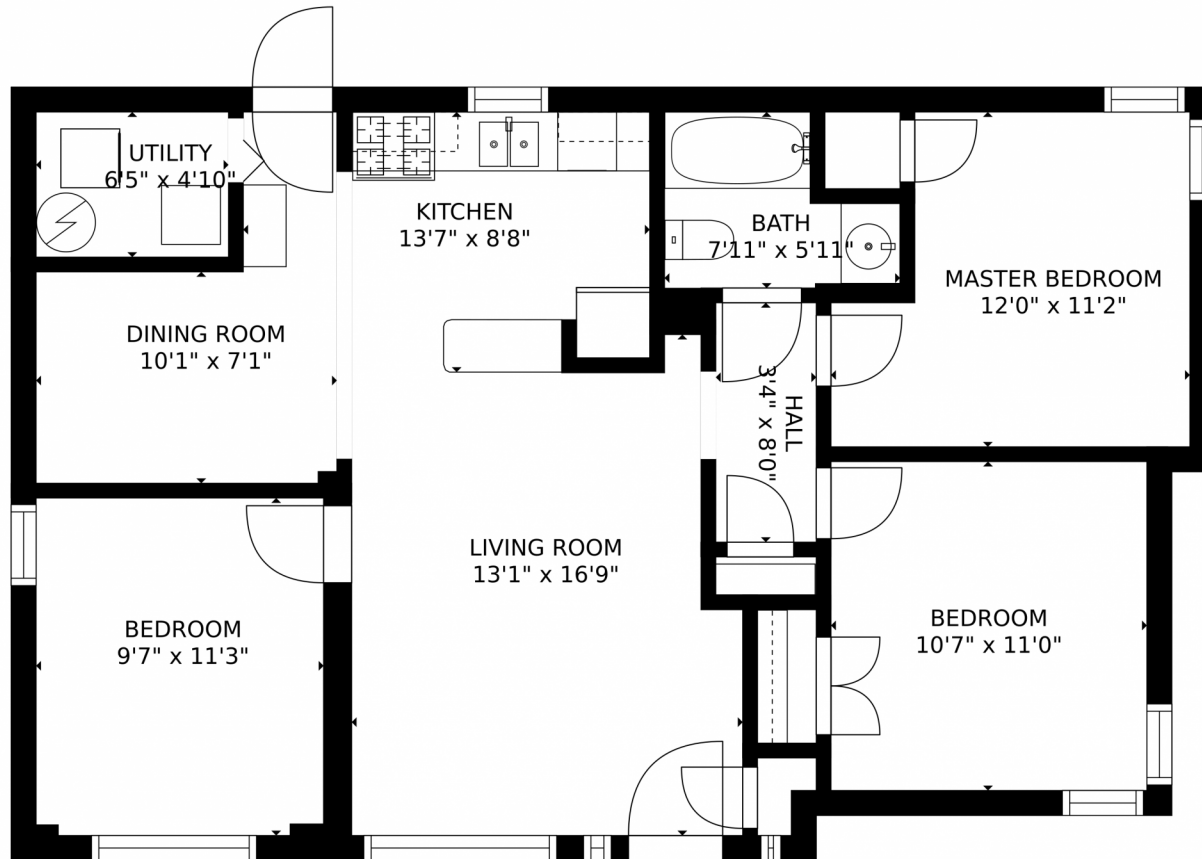

 Single Family  967 SQFT

Taylor Haas
303-665-7368
taylorh@coloradorpm.com
<https://www.coloradorpm.com/available-rental-properties-denver>

2400 Franklin Street, Denver, CO 80205 – Floor Plan

GROSS INTERNAL AREA
FLOOR 1: 896 sq. ft
TOTAL: 896 sq. ft
SIZES AND DIMENSIONS ARE APPROXIMATE, ACTUAL MAY VARY.