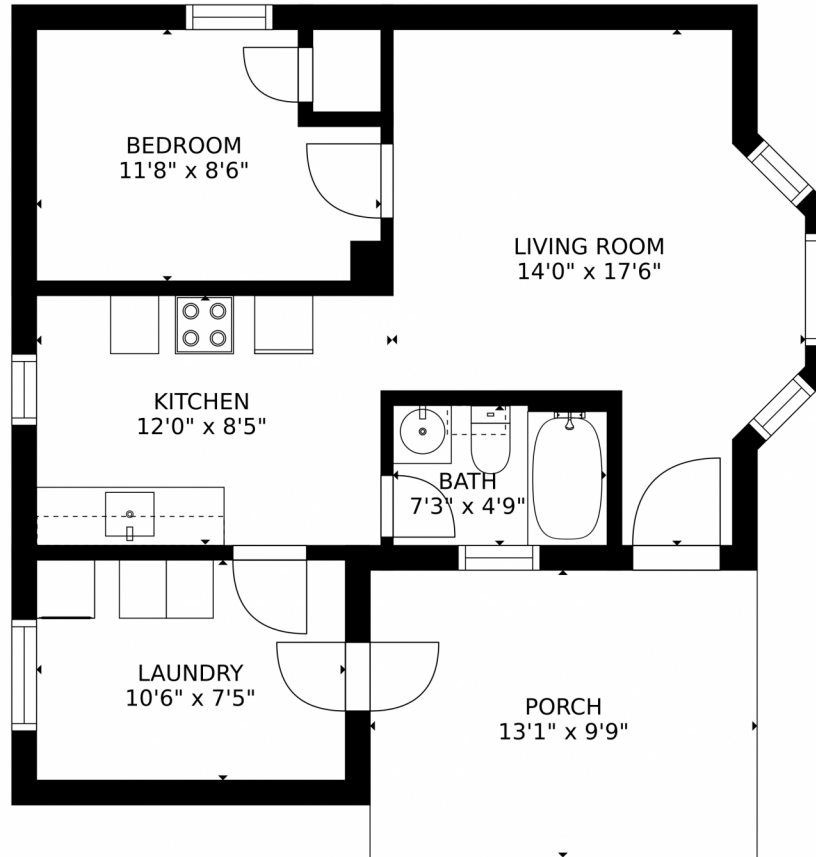

 Single Family  528 SQFT

**Taylor Haas**  
303-665-7368  
taylorh@coloradorpm.com  
<https://www.coloradorpm.com/available-rental-properties-denver>

1245 Main Street, Louisville, CO 80027 – Main Level

GROSS INTERNAL AREA  
FLOOR 1: 514 sq. ft. EXCLUDED AREAS:  
PORCH: 128 sq. ft  
TOTAL: 514 sq. ft  
SIZES AND DIMENSIONS ARE APPROXIMATE, ACTUAL MAY VARY.