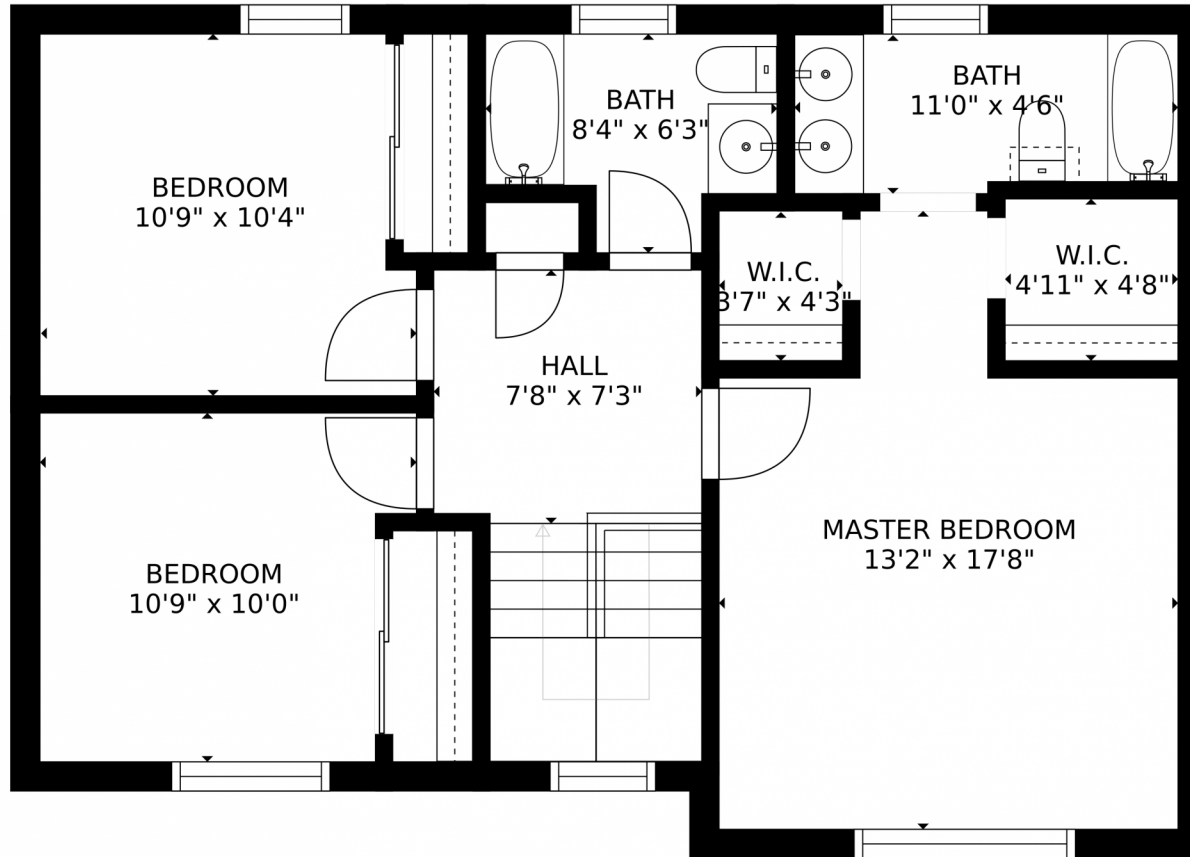

Single Family

2340 SQFT

**Taylor Haas**

303-665-7368

taylorh@coloradorpm.com

<https://www.coloradorpm.com/available-rental-properties-denver>

Scan code  
for more  
property  
details

10622 West Dartmouth Avenue, Lakewood, CO 80227 – 2nd Story

GROSS INTERNAL AREA  
FLOOR 1: 678 sq. ft. FLOOR 2: 707 sq. ft.  
FLOOR 3: 703 sq. ft. EXCLUDED AREAS:  
DECK: 492 sq. ft. PORCH: 121 sq. ft.  
GARAGE: 440 sq. ft.  
TOTAL: 2089 sq. ft.  
SIZES AND DIMENSIONS ARE APPROXIMATE, ACTUAL MAY VARY.

# 10622 West Dartmouth Avenue, Lakewood, CO 80227 – Main Level

GROSS INTERNAL AREA  
FLOOR 1: 678 sq. ft. FLOOR 2: 707 sq. ft  
FLOOR 3: 703 sq. ft. EXCLUDED AREAS:  
DECK: 492 sq. ft. PORCH: 121 sq. ft  
GARAGE: 440 sq. ft  
TOTAL: 2089 sq. ft  
SIZES AND DIMENSIONS ARE APPROXIMATE, ACTUAL MAY VARY.

Disclaimer: Sizes and Dimensions are Approximate, Actual May Vary.

**Taylor Haas**  
303-665-7368  
taylorh@coloradorpm.com  
<https://www.coloradorpm.com/available-rental-properties-denver>

GROSS INTERNAL AREA  
FLOOR 1: 678 sq. ft. FLOOR 2: 707 sq. ft.  
FLOOR 3: 703 sq. ft. EXCLUDED AREAS:  
DECK: 492 sq. ft. PORCH: 121 sq. ft.  
GARAGE: 440 sq. ft.  
TOTAL: 2089 sq. ft.  
SIZES AND DIMENSIONS ARE APPROXIMATE, ACTUAL MAY VARY.