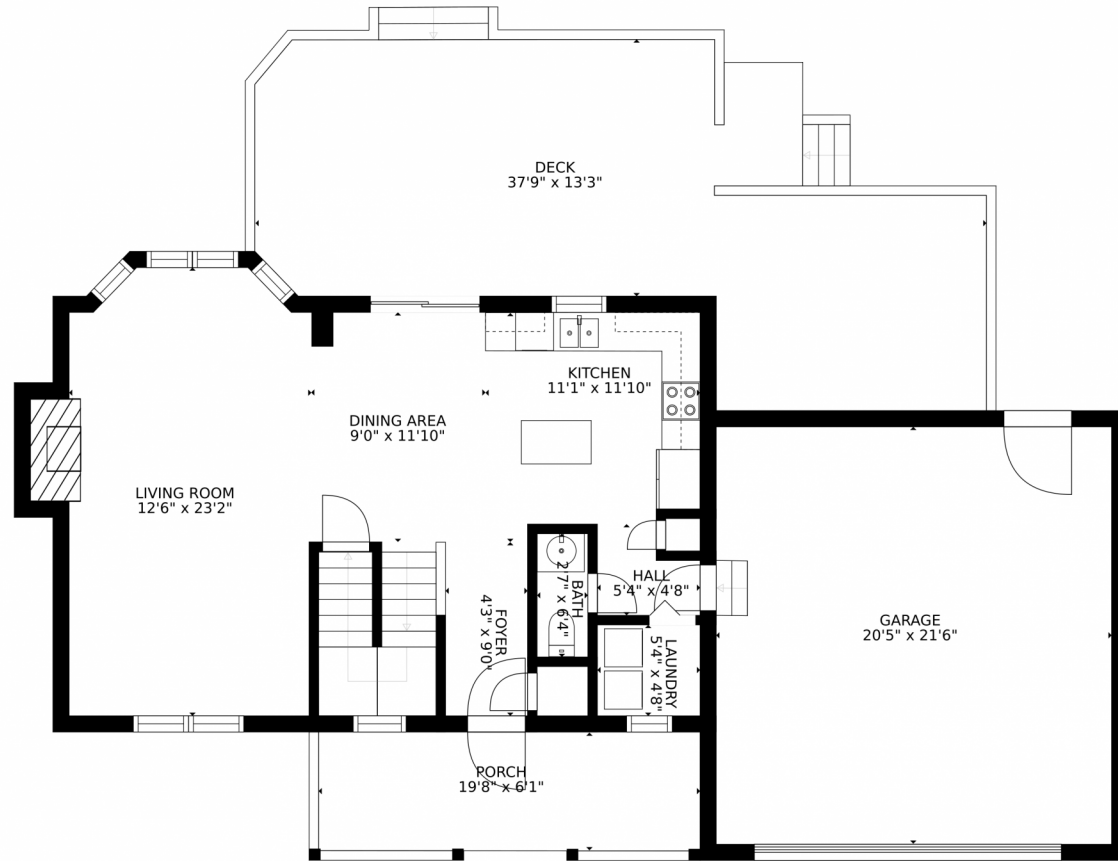

GROSS INTERNAL AREA  
FLOOR 1: 678 sq. ft. FLOOR 2: 707 sq. ft.  
FLOOR 3: 703 sq. ft. EXCLUDED AREAS:  
DECK: 492 sq. ft. PORCH: 121 sq. ft.  
GARAGE: 440 sq. ft.  
TOTAL: 2089 sq. ft.  
SIZES AND DIMENSIONS ARE APPROXIMATE, ACTUAL MAY VARY.

# 10622 West Dartmouth Avenue, Lakewood, CO 80227 – Main Level

GROSS INTERNAL AREA  
FLOOR 1: 678 sq. ft. FLOOR 2: 707 sq. ft  
FLOOR 3: 703 sq. ft. EXCLUDED AREAS:  
DECK: 492 sq. ft. PORCH: 121 sq. ft  
GARAGE: 440 sq. ft  
TOTAL: 2089 sq. ft  
SIZES AND DIMENSIONS ARE APPROXIMATE, ACTUAL MAY VARY.

Disclaimer: Sizes and Dimensions are Approximate, Actual May Vary.

**Taylor Haas**  
303-665-7368  
taylorh@coloradorpm.com  
<https://www.coloradorpm.com/available-rental-properties-denver>

GROSS INTERNAL AREA  
FLOOR 1: 678 sq. ft. FLOOR 2: 707 sq. ft.  
FLOOR 3: 703 sq. ft. EXCLUDED AREAS:  
DECK: 492 sq. ft. PORCH: 121 sq. ft.  
GARAGE: 440 sq. ft.  
TOTAL: 2089 sq. ft.  
SIZES AND DIMENSIONS ARE APPROXIMATE, ACTUAL MAY VARY.