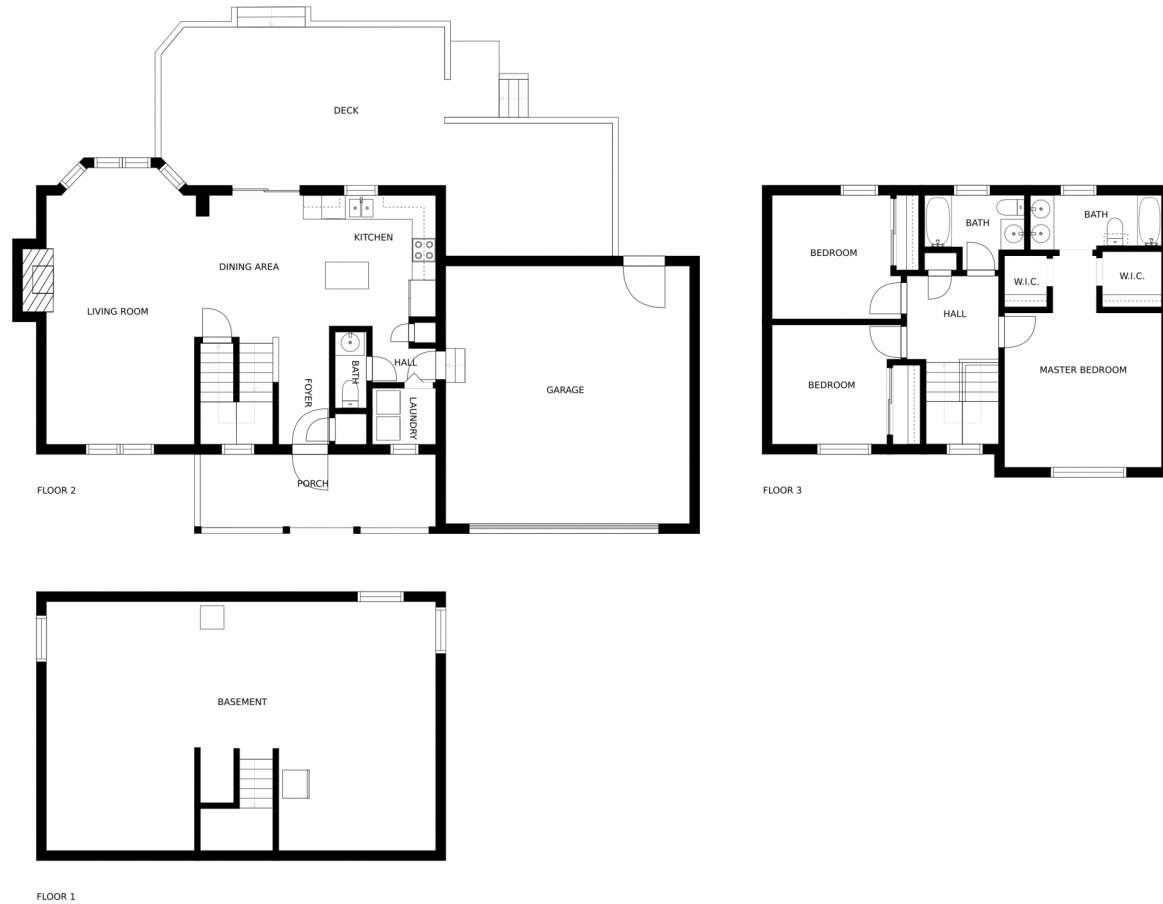

10622 West Dartmouth Avenue, Lakewood, CO 80227 – All Floors

SIZES AND DIMENSIONS ARE APPROXIMATE, ACTUAL MAY VARY.

Disclaimer: Sizes and Dimensions are Approximate, Actual May Vary.

Taylor Haas
303-665-7368
taylorh@coloradorpm.com
<https://www.coloradorpm.com/available-rental-properties-denver>