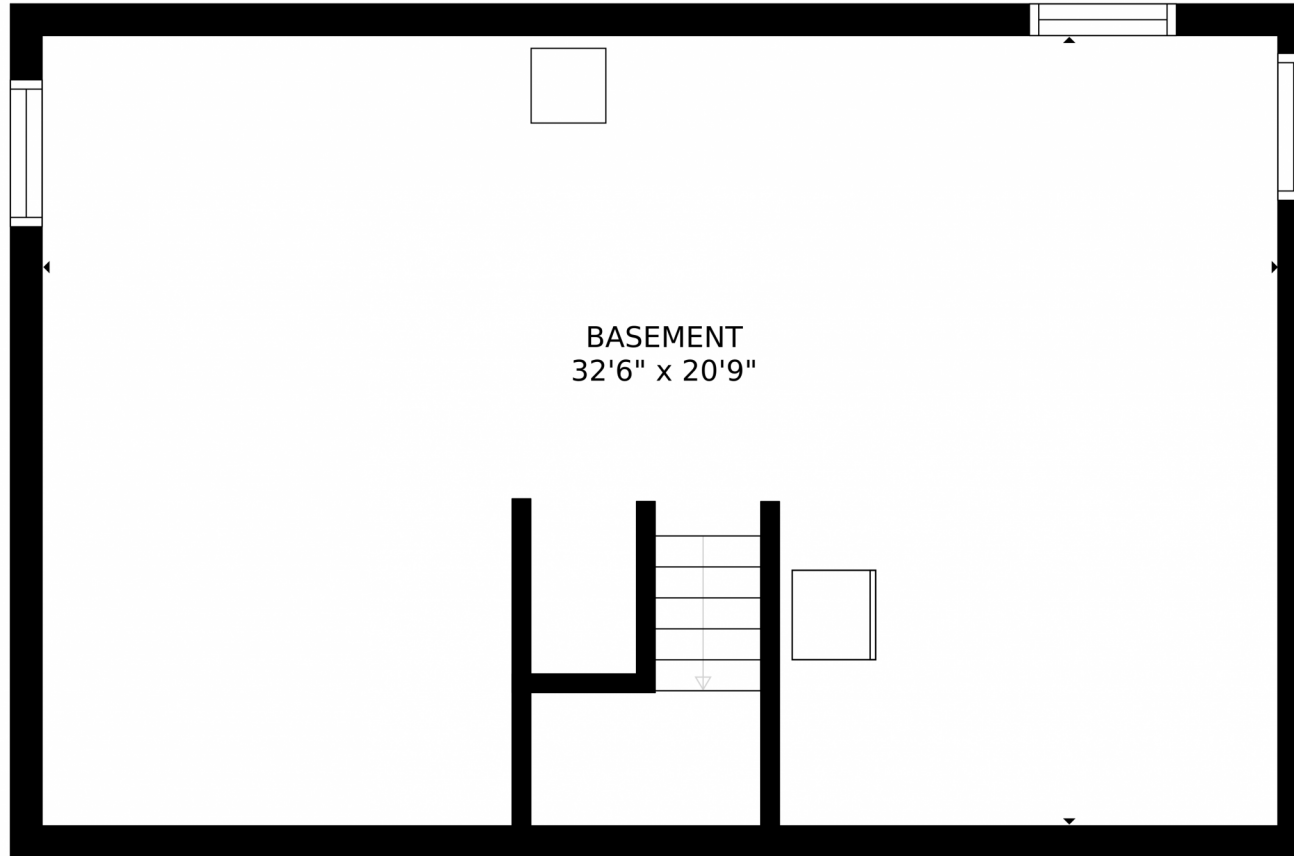

# 10622 West Dartmouth Avenue, Lakewood, CO 80227 – Main Level

GROSS INTERNAL AREA  
FLOOR 1: 678 sq. ft. FLOOR 2: 707 sq. ft  
FLOOR 3: 703 sq. ft. EXCLUDED AREAS:  
DECK: 492 sq. ft. PORCH: 121 sq. ft  
GARAGE: 440 sq. ft  
TOTAL: 2089 sq. ft  
SIZES AND DIMENSIONS ARE APPROXIMATE, ACTUAL MAY VARY.

Disclaimer: Sizes and Dimensions are Approximate, Actual May Vary.

**Taylor Haas**  
303-665-7368  
taylorh@coloradorpm.com  
<https://www.coloradorpm.com/available-rental-properties-denver>

GROSS INTERNAL AREA  
FLOOR 1: 678 sq. ft. FLOOR 2: 707 sq. ft.  
FLOOR 3: 703 sq. ft. EXCLUDED AREAS:  
DECK: 492 sq. ft. PORCH: 121 sq. ft.  
GARAGE: 440 sq. ft.  
TOTAL: 2089 sq. ft.  
SIZES AND DIMENSIONS ARE APPROXIMATE, ACTUAL MAY VARY.