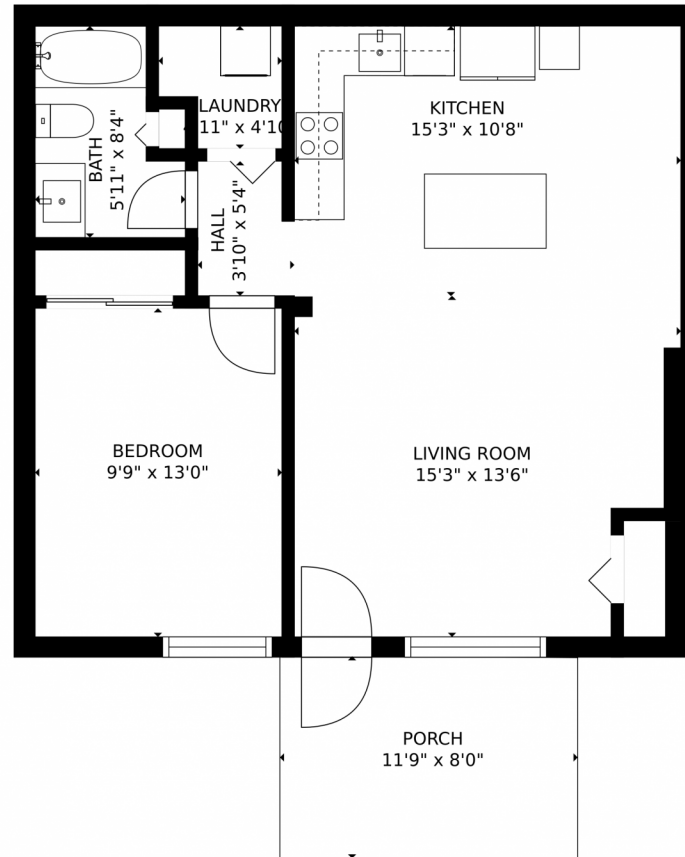

 Single Family  833 SQFT

Taylor Haas
303-665-7368
taylorh@coloradorpm.com
<https://www.coloradorpm.com/available-rental-properties-denv>

5995 West Hampden Avenue, Denver, CO 80227 – Floorplan

GROSS INTERNAL AREA
FLOOR 1: 617 sq. ft. EXCLUDED AREAS:
PORCH: 94 sq. ft.
TOTAL: 617 sq. ft.
SIZES AND DIMENSIONS ARE APPROXIMATE, ACTUAL MAY VARY.