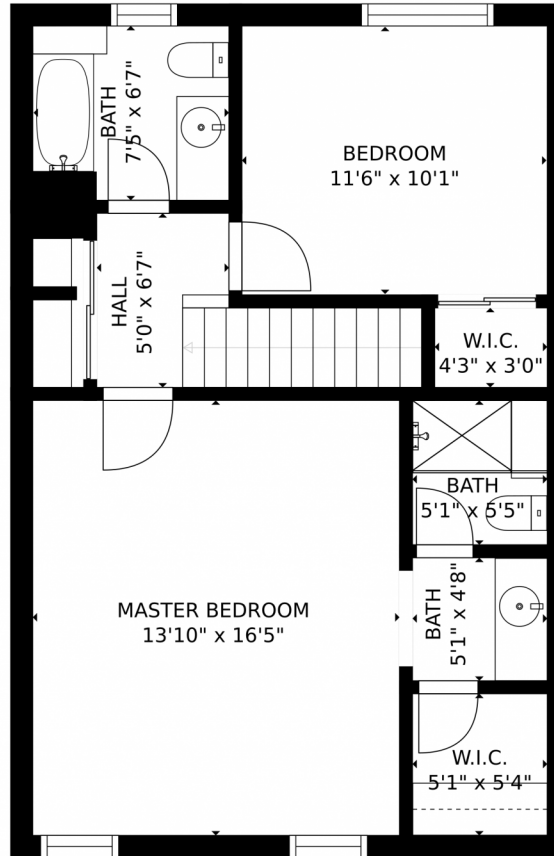

GROSS INTERNAL AREA
FLOOR 1: 612 sq. ft. FLOOR 2: 596 sq. ft
EXCLUDED AREAS: , PATIO: 256 sq. ft
PORCH: 53 sq. ft
TOTAL: 1207 sq. ft
SIZES AND DIMENSIONS ARE APPROXIMATE, ACTUAL MAY VARY.

Disclaimer: Sizes and Dimensions are Approximate, Actual May Vary.

Taylor Haas
303-665-7368
taylorh@coloradorpm.com
<https://www.coloradorpm.com/available-rental-properties-denver>

4641 South Fraser Circle, Aurora, CO 80015 – Upper Level

GROSS INTERNAL AREA
FLOOR 1: 612 sq. ft. FLOOR 2: 596 sq. ft
EXCLUDED AREAS: , PATIO: 256 sq. ft
PORCH: 53 sq. ft
TOTAL: 1207 sq. ft
SIZES AND DIMENSIONS ARE APPROXIMATE, ACTUAL MAY VARY.

GROSS INTERNAL AREA
FLOOR 1: 612 sq. ft, FLOOR 2: 596 sq. ft
EXCLUDED AREAS: , PATIO: 256 sq. ft
PORCH: 53 sq. ft
TOTAL: 1207 sq. ft
SIZES AND DIMENSIONS ARE APPROXIMATE, ACTUAL MAY VARY.

Disclaimer: Sizes and Dimensions are Approximate, Actual May Vary.