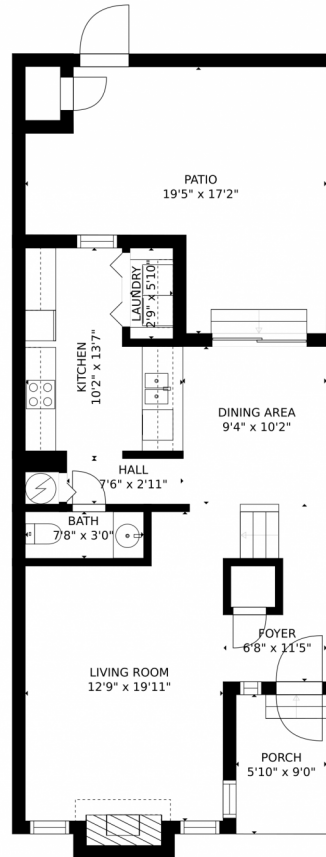

Single Family

1307 SQFT

Taylor Haas

303-665-7368

taylorh@coloradorpm.com

<https://www.coloradorpm.com/available-rental-properties-denver>

Scan code
for more
property
details

4641 South Fraser Circle, Aurora, CO 80015 – Main Level

GROSS INTERNAL AREA
FLOOR 1: 612 sq. ft. FLOOR 2: 596 sq. ft
EXCLUDED AREAS: , PATIO: 256 sq. ft
PORCH: 53 sq. ft
TOTAL: 1207 sq. ft
SIZES AND DIMENSIONS ARE APPROXIMATE, ACTUAL MAY VARY.

Disclaimer: Sizes and Dimensions are Approximate, Actual May Vary.

Taylor Haas
303-665-7368
taylorh@coloradorpm.com
<https://www.coloradorpm.com/available-rental-properties-denver>

4641 South Fraser Circle, Aurora, CO 80015 – Upper Level

GROSS INTERNAL AREA
FLOOR 1: 612 sq. ft. FLOOR 2: 596 sq. ft
EXCLUDED AREAS: , PATIO: 256 sq. ft
PORCH: 53 sq. ft
TOTAL: 1207 sq. ft
SIZES AND DIMENSIONS ARE APPROXIMATE, ACTUAL MAY VARY.

GROSS INTERNAL AREA
FLOOR 1: 612 sq. ft, FLOOR 2: 596 sq. ft
EXCLUDED AREAS: , PATIO: 256 sq. ft
PORCH: 53 sq. ft
TOTAL: 1207 sq. ft
SIZES AND DIMENSIONS ARE APPROXIMATE, ACTUAL MAY VARY.

Disclaimer: Sizes and Dimensions are Approximate, Actual May Vary.