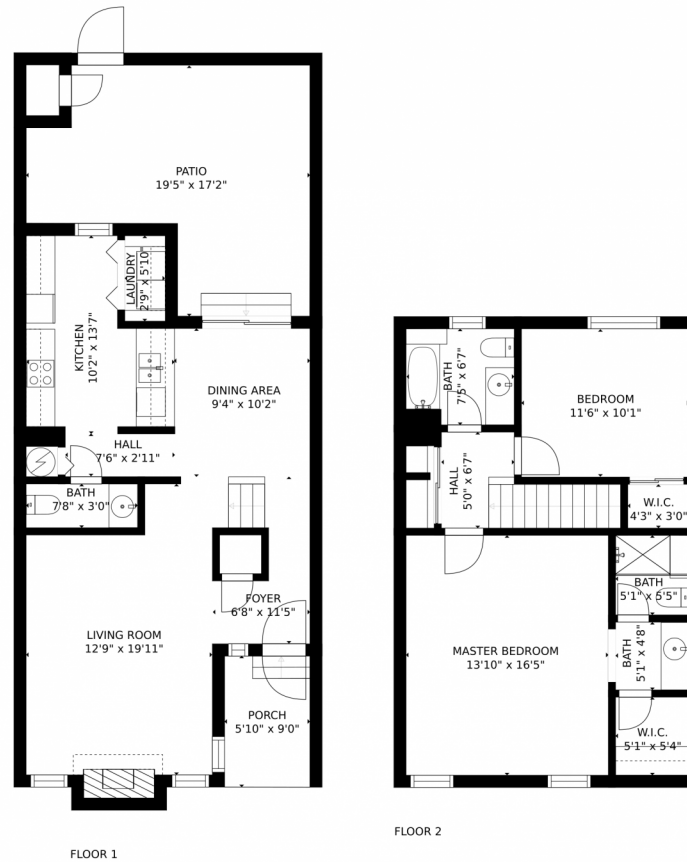

GROSS INTERNAL AREA
FLOOR 1: 612 sq. ft. FLOOR 2: 596 sq. ft
EXCLUDED AREAS: , PATIO: 256 sq. ft
PORCH: 53 sq. ft
TOTAL: 1207 sq. ft
SIZES AND DIMENSIONS ARE APPROXIMATE, ACTUAL MAY VARY.

Disclaimer: Sizes and Dimensions are Approximate, Actual May Vary.

Taylor Haas
303-665-7368
taylorh@coloradorpm.com
<https://www.coloradorpm.com/available-rental-properties-denver>

4641 South Fraser Circle, Aurora, CO 80015 – Upper Level

GROSS INTERNAL AREA
FLOOR 1: 612 sq. ft. FLOOR 2: 596 sq. ft
EXCLUDED AREAS: , PATIO: 256 sq. ft
PORCH: 53 sq. ft
TOTAL: 1207 sq. ft
SIZES AND DIMENSIONS ARE APPROXIMATE, ACTUAL MAY VARY.

GROSS INTERNAL AREA
FLOOR 1: 612 sq. ft, FLOOR 2: 596 sq. ft
EXCLUDED AREAS: , PATIO: 256 sq. ft
PORCH: 53 sq. ft
TOTAL: 1207 sq. ft
SIZES AND DIMENSIONS ARE APPROXIMATE, ACTUAL MAY VARY.

Disclaimer: Sizes and Dimensions are Approximate, Actual May Vary.