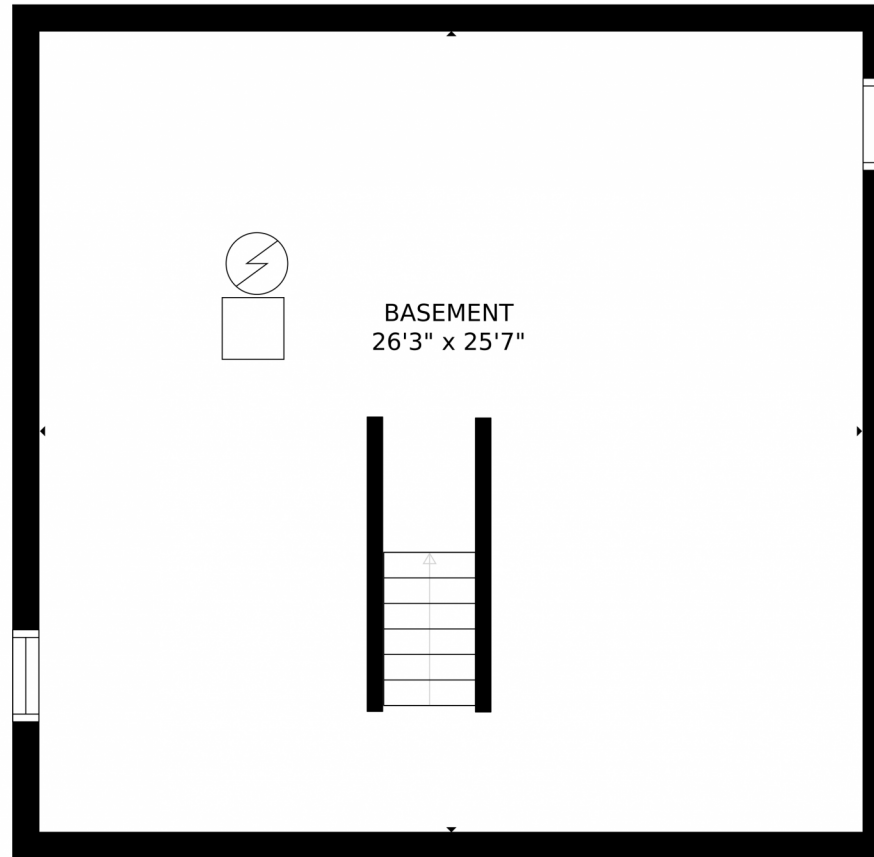

 Single Family  1635 SQFT

**Taylor Haas**  
303-665-7368  
taylorh@coloradorpm.com  
<https://www.coloradorpm.com/available-rental-properties-denver>

GROSS INTERNAL AREA  
FLOOR 1: 672 sq. ft. FLOOR 2: 689 sq. ft.  
FLOOR 3: 523 sq. ft. EXCLUDED AREAS:  
DECK: 122 sq. ft.  
TOTAL: 1884 sq. ft.  
SIZES AND DIMENSIONS ARE APPROXIMATE, ACTUAL MAY VARY.

GROSS INTERNAL AREA  
FLOOR 1: 672 sq. ft. FLOOR 2: 689 sq. ft.  
FLOOR 3: 523 sq. ft. EXCLUDED AREAS:  
DECK: 122 sq. ft.  
TOTAL: 1884 sq. ft.  
SIZES AND DIMENSIONS ARE APPROXIMATE, ACTUAL MAY VARY.

2852 South Truckee Street, Aurora, CO 80013 – Second Floor

GROSS INTERNAL AREA  
FLOOR 1: 672 sq. ft, FLOOR 2: 689 sq. ft  
FLOOR 3: 523 sq. ft, EXCLUDED AREAS:  
DECK: 122 sq. ft  
TOTAL: 1884 sq. ft  
SIZES AND DIMENSIONS ARE APPROXIMATE, ACTUAL MAY VARY.

# 2852 South Truckee Street, Aurora, CO 80013 – All Floors

GROSS INTERNAL AREA  
FLOOR 1: 672 sq. ft. FLOOR 2: 689 sq. ft.  
FLOOR 3: 523 sq. ft. EXCLUDED AREAS:  
DECK: 122 sq. ft.  
TOTAL: 1884 sq. ft.  
SIZES AND DIMENSIONS ARE APPROXIMATE, ACTUAL MAY VARY.