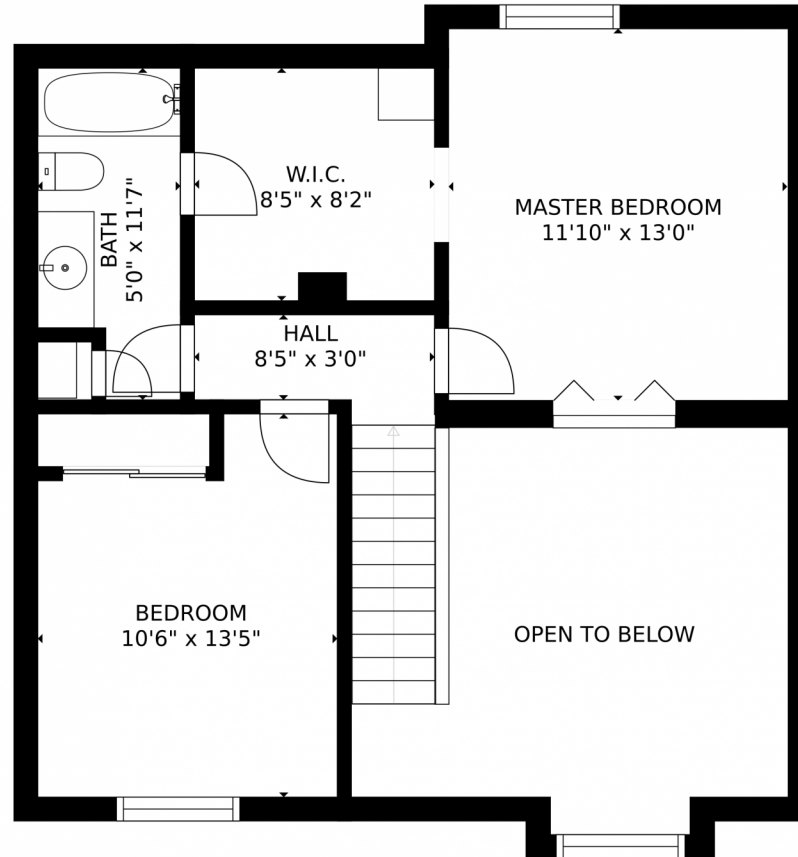

GROSS INTERNAL AREA  
FLOOR 1: 672 sq. ft. FLOOR 2: 689 sq. ft.  
FLOOR 3: 523 sq. ft. EXCLUDED AREAS:  
DECK: 122 sq. ft.  
TOTAL: 1884 sq. ft.  
SIZES AND DIMENSIONS ARE APPROXIMATE, ACTUAL MAY VARY.

2852 South Truckee Street, Aurora, CO 80013 – Second Floor

GROSS INTERNAL AREA  
FLOOR 1: 672 sq. ft, FLOOR 2: 689 sq. ft  
FLOOR 3: 523 sq. ft, EXCLUDED AREAS:  
DECK: 122 sq. ft  
TOTAL: 1884 sq. ft  
SIZES AND DIMENSIONS ARE APPROXIMATE, ACTUAL MAY VARY.

# 2852 South Truckee Street, Aurora, CO 80013 – All Floors

GROSS INTERNAL AREA  
FLOOR 1: 672 sq. ft. FLOOR 2: 689 sq. ft.  
FLOOR 3: 523 sq. ft. EXCLUDED AREAS:  
DECK: 122 sq. ft.  
TOTAL: 1884 sq. ft.  
SIZES AND DIMENSIONS ARE APPROXIMATE, ACTUAL MAY VARY.