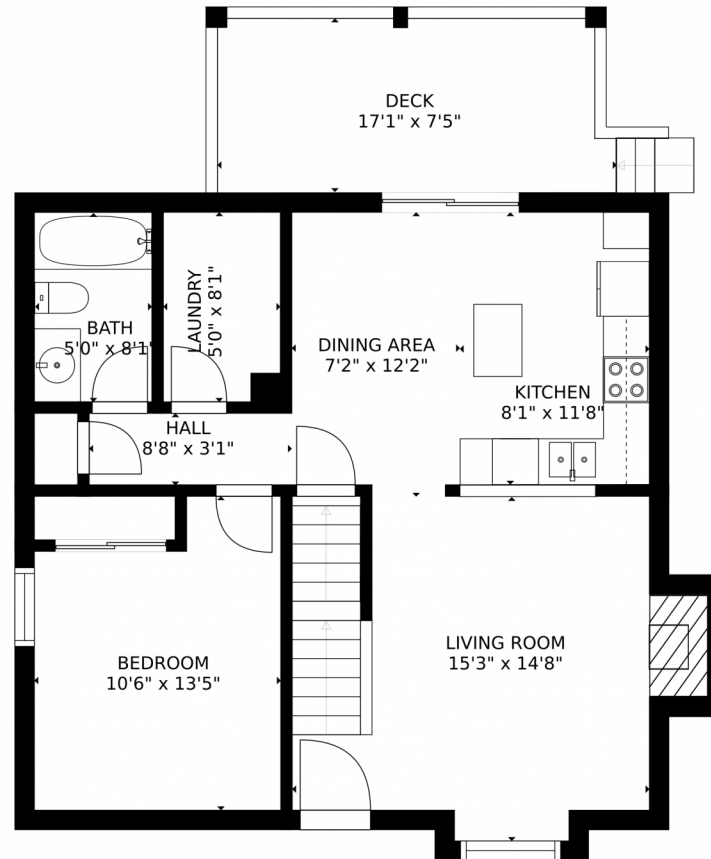

 Single Family  1635 SQFT

**Taylor Haas**  
303-665-7368  
taylorh@coloradorpm.com  
<https://www.coloradorpm.com/available-rental-properties-denver>

GROSS INTERNAL AREA  
FLOOR 1: 672 sq. ft. FLOOR 2: 689 sq. ft.  
FLOOR 3: 523 sq. ft. EXCLUDED AREAS:  
DECK: 122 sq. ft.  
TOTAL: 1884 sq. ft.  
SIZES AND DIMENSIONS ARE APPROXIMATE, ACTUAL MAY VARY.

GROSS INTERNAL AREA  
FLOOR 1: 672 sq. ft. FLOOR 2: 689 sq. ft.  
FLOOR 3: 523 sq. ft. EXCLUDED AREAS:  
DECK: 122 sq. ft.  
TOTAL: 1884 sq. ft.  
SIZES AND DIMENSIONS ARE APPROXIMATE, ACTUAL MAY VARY.

2852 South Truckee Street, Aurora, CO 80013 – Second Floor

GROSS INTERNAL AREA  
FLOOR 1: 672 sq. ft, FLOOR 2: 689 sq. ft  
FLOOR 3: 523 sq. ft, EXCLUDED AREAS:  
DECK: 122 sq. ft  
TOTAL: 1884 sq. ft  
SIZES AND DIMENSIONS ARE APPROXIMATE, ACTUAL MAY VARY.

# 2852 South Truckee Street, Aurora, CO 80013 – All Floors

GROSS INTERNAL AREA  
FLOOR 1: 672 sq. ft. FLOOR 2: 689 sq. ft.  
FLOOR 3: 523 sq. ft. EXCLUDED AREAS:  
DECK: 122 sq. ft.  
TOTAL: 1884 sq. ft.  
SIZES AND DIMENSIONS ARE APPROXIMATE, ACTUAL MAY VARY.