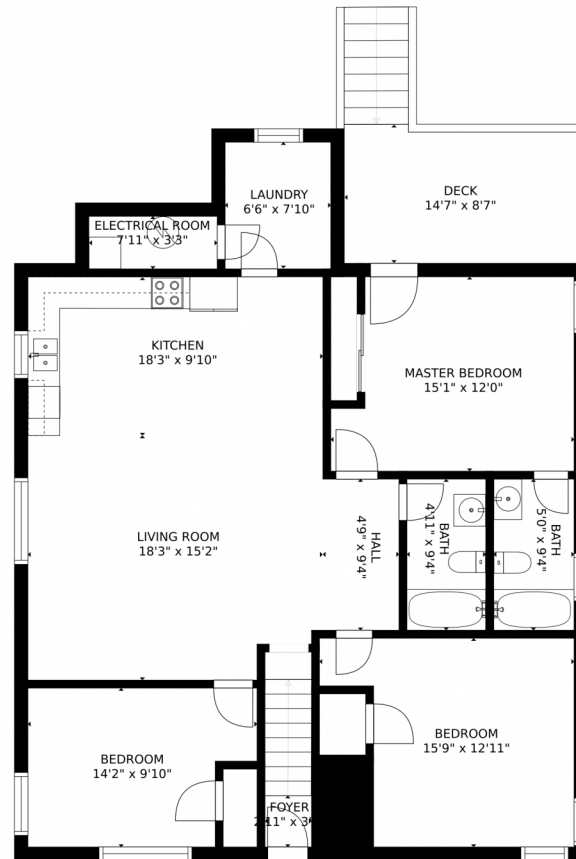

Single Family

2504 SQFT

**Taylor Haas**

303-665-7368

taylorh@coloradorpm.com

<https://www.coloradorpm.com/available-rental-properties-denver>

Scan code  
for more  
property  
details

3311 11th Avenue, Evans, CO 80620 – Main Level

GROSS INTERNAL AREA  
FLOOR 1: 1280 sq. ft, EXCLUDED AREAS:  
DECK: 120 sq. ft  
TOTAL: 1280 sq. ft  
SIZES AND DIMENSIONS ARE APPROXIMATE, ACTUAL MAY VARY.

Disclaimer: Sizes and Dimensions are Approximate, Actual May Vary.