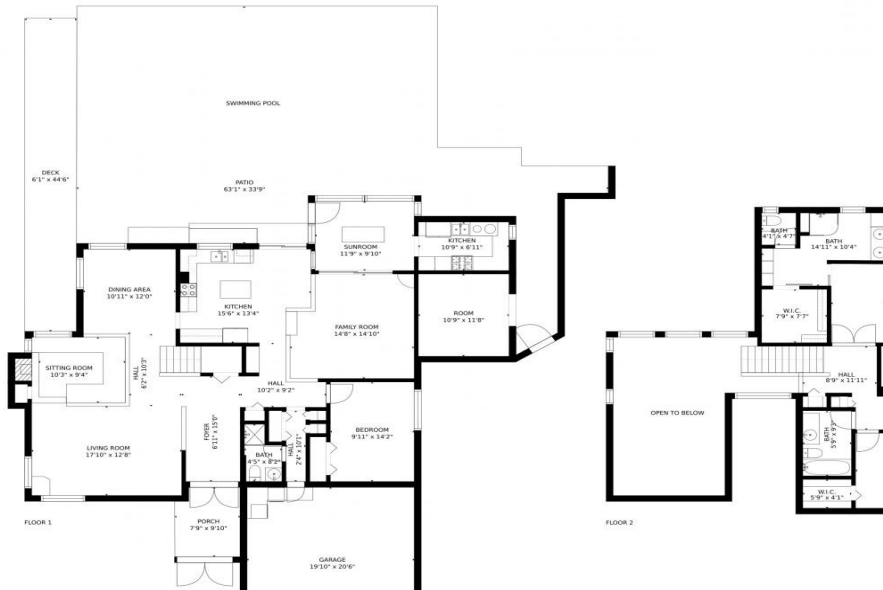

2321 NW 116 Terrace
Coral Springs, FL 33065

2321m NW 116 Terrace, Coral Springs, FL 33065 - 610 SW 101st Ave-all-in-one-dim_0

Mary Comas
954-304-3264
marylcomas@gmail.com
<http://www.millionuphomes.com>

Scan code
for more
property
details

2321 NW 116 Terrace, Coral Springs, FL 33065 – 610 SW 101st Ave-all-in-one-dim_0

SIZES AND DIMENSIONS ARE APPROXIMATE, ACTUAL MAY VARY.

Disclaimer: Sizes and Dimensions are Approximate, Actual May Vary.