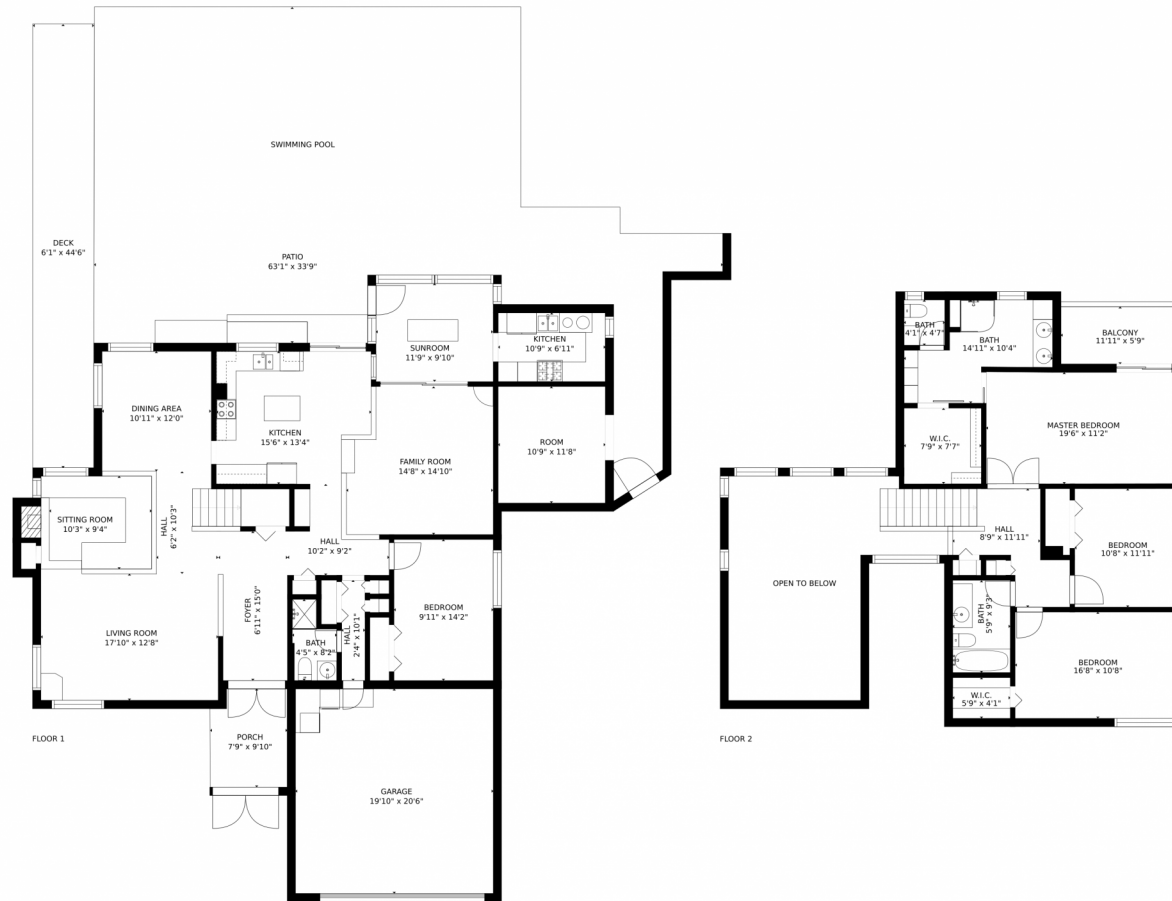

2321 NW 116 Terrace
Coral Springs, FL 33065

2321m NW 116 Terrace, Coral Springs, FL 33065 - 610 SW 101st Ave-all-in-one-dim_0

Mary Comas
954-304-3264
marylcomas@gmail.com
<http://www.millionuphomes.com>

Scan code
for more
property
details

2321 NW 116 Terrace, Coral Springs, FL 33065 – 610 SW 101st Ave-all-in-one-dim_0

SIZES AND DIMENSIONS ARE APPROXIMATE, ACTUAL MAY VARY.

Disclaimer: Sizes and Dimensions are Approximate, Actual May Vary.