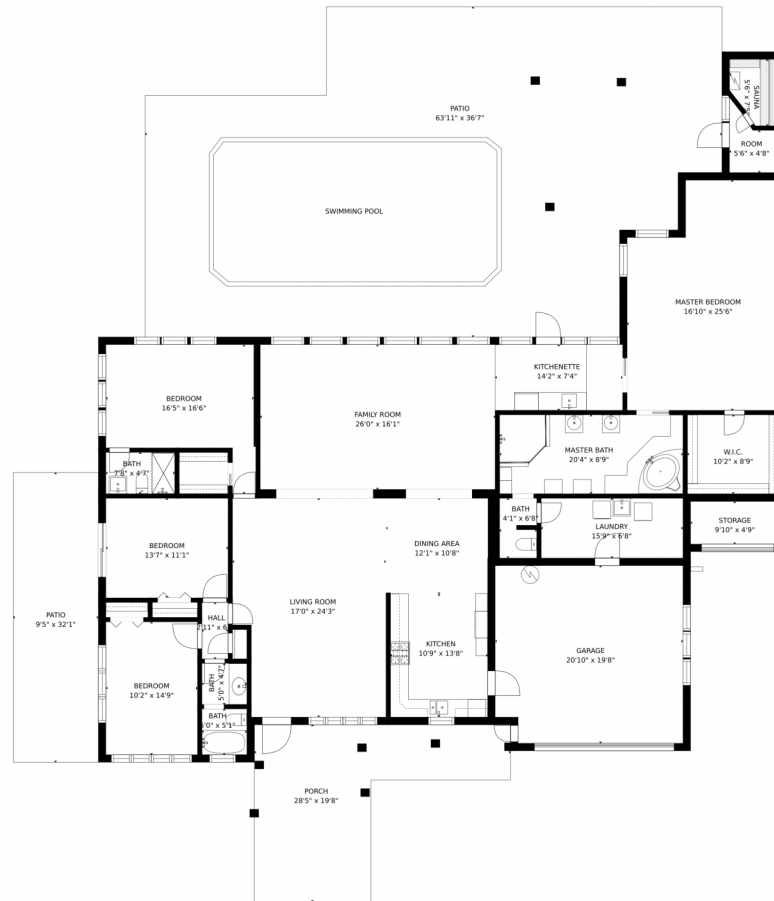

2750 Northeast 23rd Place
Pompano Beach, FL 33062

 Single Family

 3248 SQFT

 4 Beds

 3 Baths

 2 Car

Mariela Lechin
954-770-5249
mariela.lechin@gmail.com

SIZES AND DIMENSIONS ARE APPROXIMATE, ACTUAL MAY VARY.

Disclaimer: Sizes and Dimensions are Approximate, Actual May Vary.

Mariela Lechin
954-770-5249
mariela.lechin@gmail.com