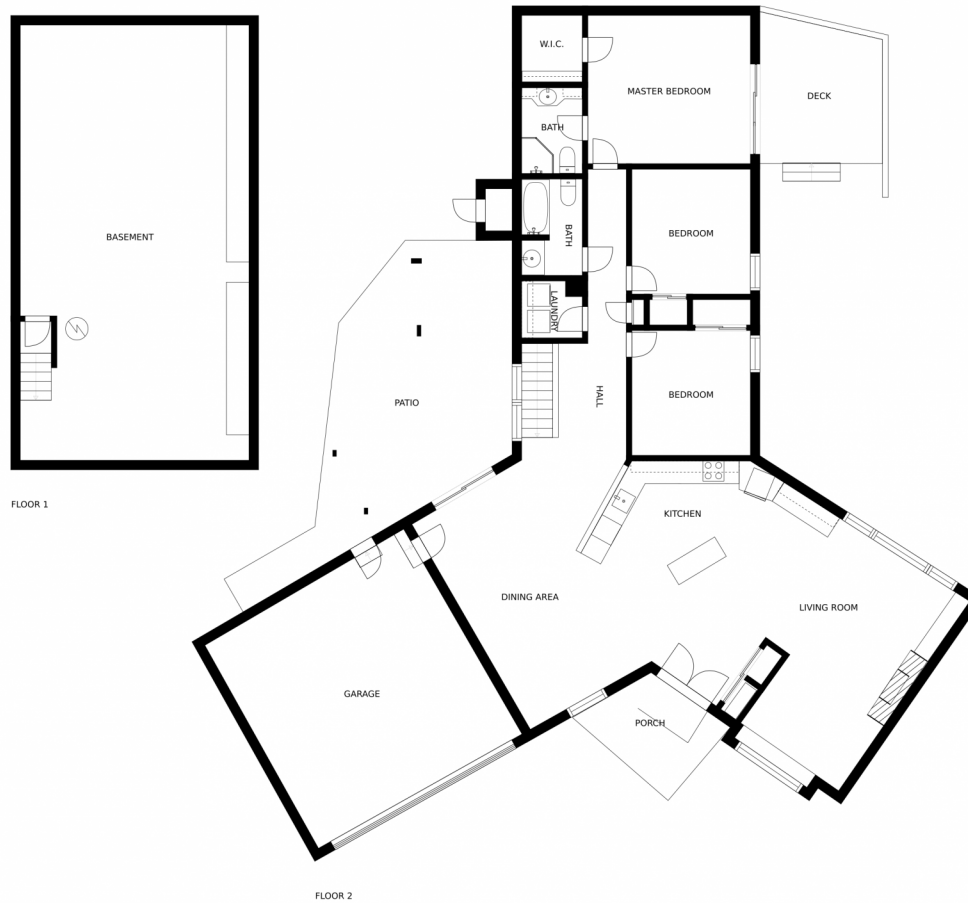

Single Family

2604 SQFT

Taylor Haas

303-665-7368

taylorh@coloradorpm.com

<https://www.coloradorpm.com/available-rental-properties-denver>

Scan code
for more
property
details

GROSS INTERNAL AREA
FLOOR 1: 758 sq. ft. FLOOR 2: 1629 sq. ft.
EXCLUDED AREAS: , DECK: 130 sq. ft.
PATIO: 381 sq. ft. PORCH: 76 sq. ft.
GARAGE: 414 sq. ft.
TOTAL: 2387 sq. ft.
SIZES AND DIMENSIONS ARE APPROXIMATE, ACTUAL MAY VARY.

GROSS INTERNAL AREA
FLOOR 1: 758 sq. ft. FLOOR 2: 1629 sq. ft
EXCLUDED AREAS: , DECK: 130 sq. ft
PATIO: 381 sq. ft. PORCH: 76 sq. ft
GARAGE: 414 sq. ft
TOTAL: 2387 sq. ft
SIZES AND DIMENSIONS ARE APPROXIMATE, ACTUAL MAY VARY.

11804 East Yale Way, Aurora, CO 80014 – All Floors

SIZES AND DIMENSIONS ARE APPROXIMATE, ACTUAL MAY VARY.

Disclaimer: Sizes and Dimensions are Approximate, Actual May Vary.

Taylor Haas
303-665-7368
taylorh@coloradorpm.com
<https://www.coloradorpm.com/available-rental-properties-denver>