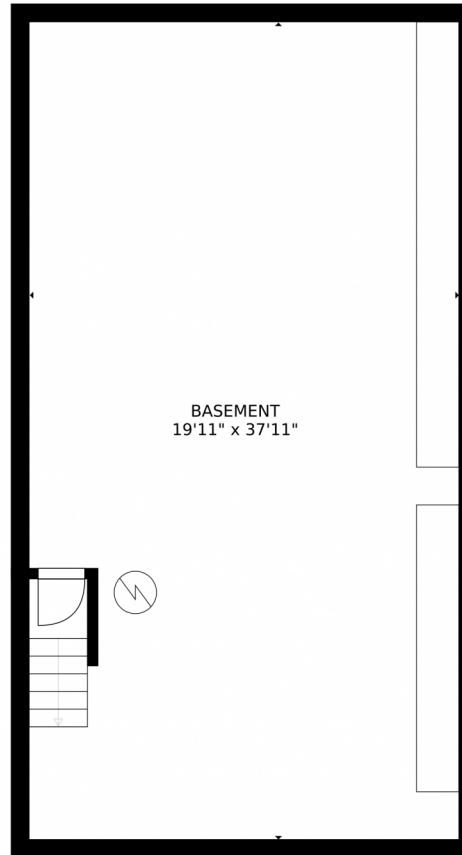

Single Family

2604 SQFT

Taylor Haas

303-665-7368

taylorh@coloradorpm.com

<https://www.coloradorpm.com/available-rental-properties-denver>

Scan code
for more
property
details

GROSS INTERNAL AREA
FLOOR 1: 758 sq. ft. FLOOR 2: 1629 sq. ft.
EXCLUDED AREAS: , DECK: 130 sq. ft.
PATIO: 381 sq. ft. PORCH: 76 sq. ft.
GARAGE: 414 sq. ft.
TOTAL: 2387 sq. ft.
SIZES AND DIMENSIONS ARE APPROXIMATE, ACTUAL MAY VARY.

GROSS INTERNAL AREA
FLOOR 1: 758 sq. ft. FLOOR 2: 1629 sq. ft
EXCLUDED AREAS: , DECK: 130 sq. ft
PATIO: 381 sq. ft. PORCH: 76 sq. ft
GARAGE: 414 sq. ft
TOTAL: 2387 sq. ft
SIZES AND DIMENSIONS ARE APPROXIMATE, ACTUAL MAY VARY.