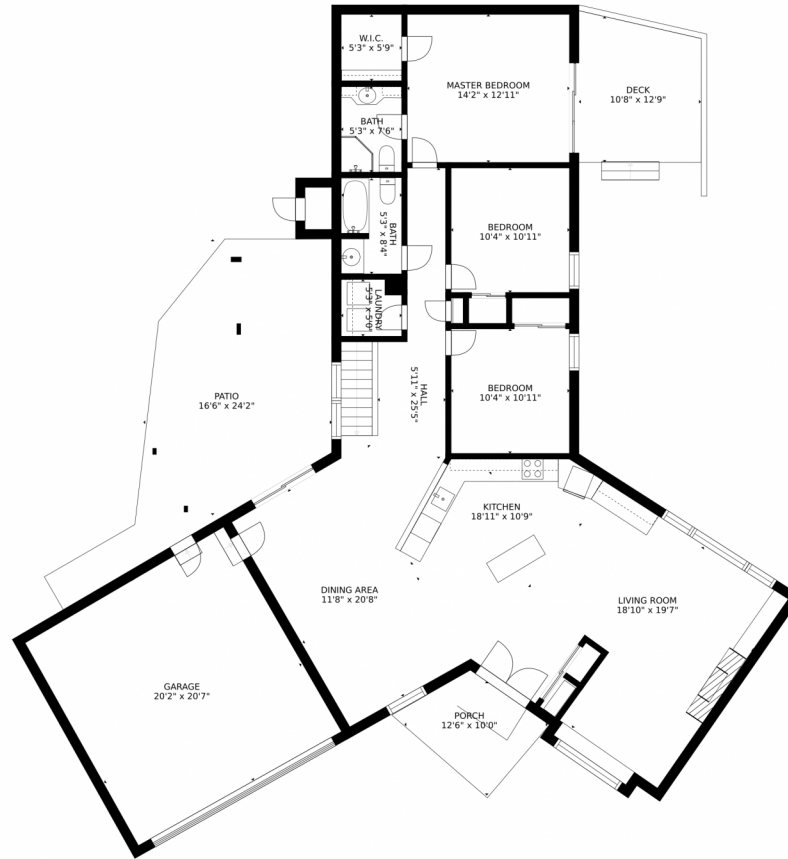

Single Family

2604 SQFT

Taylor Haas

303-665-7368

taylorh@coloradorpm.com

<https://www.coloradorpm.com/available-rental-properties-denver>

Scan code
for more
property
details

GROSS INTERNAL AREA
FLOOR 1: 758 sq. ft. FLOOR 2: 1629 sq. ft.
EXCLUDED AREAS: , DECK: 130 sq. ft.
PATIO: 381 sq. ft. PORCH: 76 sq. ft.
GARAGE: 414 sq. ft.
TOTAL: 2387 sq. ft.
SIZES AND DIMENSIONS ARE APPROXIMATE, ACTUAL MAY VARY.

GROSS INTERNAL AREA
FLOOR 1: 758 sq. ft. FLOOR 2: 1629 sq. ft
EXCLUDED AREAS: , DECK: 130 sq. ft
PATIO: 381 sq. ft. PORCH: 76 sq. ft
GARAGE: 414 sq. ft
TOTAL: 2387 sq. ft
SIZES AND DIMENSIONS ARE APPROXIMATE, ACTUAL MAY VARY.