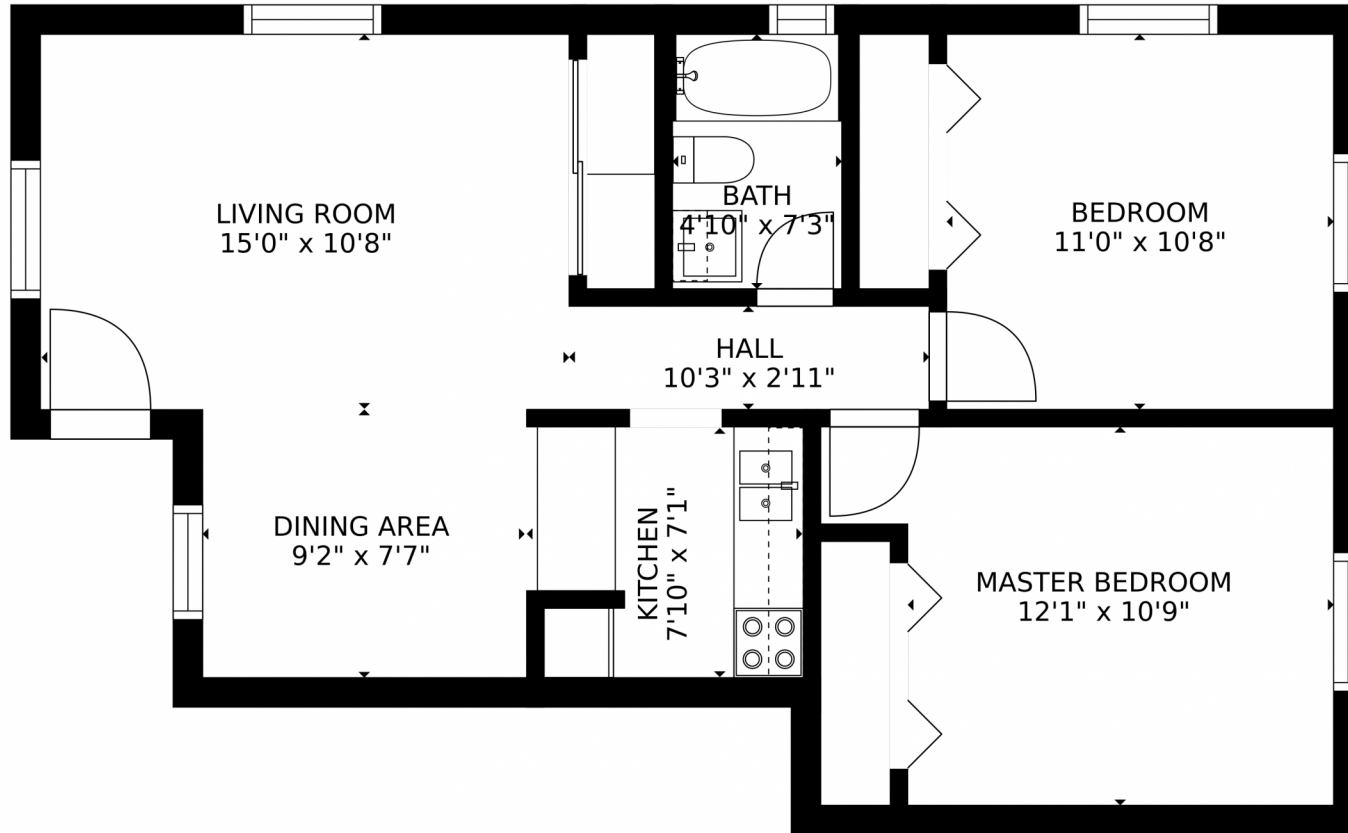

 Single Family  720 SQFT

**Taylor Haas**  
303-665-7368  
taylorh@coloradorpm.com  
<https://www.coloradorpm.com/available-rental-properties-denver>

GROSS INTERNAL AREA  
FLOOR 1: 688 sq. ft  
TOTAL: 688 sq. ft  
SIZES AND DIMENSIONS ARE APPROXIMATE, ACTUAL MAY VARY.