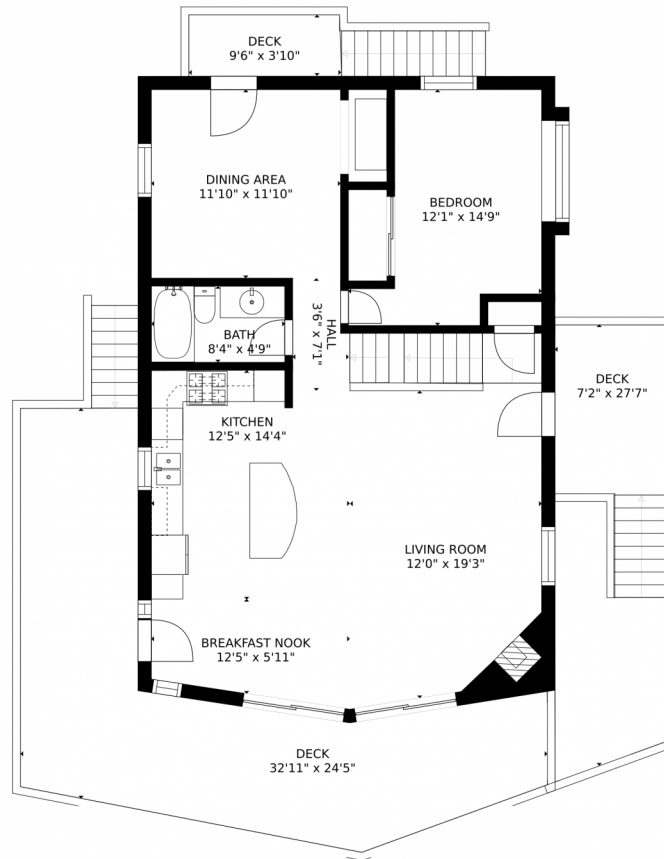

14036 South Jeanette Court, Morrison, CO 80465 - Level 1

14036 South Jeanette Court, Morrison, CO 80465 - Main - Level 2

14036 South Jeanette Court, Morrison, CO 80465 - Level 3

14036 South Jeanette Court, Morrison, CO 80465 - All Levels

# 14036 South Jeanette Court, Morrison, CO 80465 – Level 1

GROSS INTERNAL AREA  
FLOOR 1: 1088 sq. ft, FLOOR 2: 929 sq. ft  
FLOOR 3: 636 sq. ft, EXCLUDED AREAS:  
PORCH: 129 sq. ft, GARAGE: 628 sq. ft  
DECK: 600 sq. ft, BALCONY: 45 sq. ft  
TOTAL: 2653 sq. ft  
SIZES AND DIMENSIONS ARE APPROXIMATE, ACTUAL MAY VARY.

# 14036 South Jeanette Court, Morrison, CO 80465 — Main - Level 2

GROSS INTERNAL AREA  
FLOOR 1: 1088 sq. ft, FLOOR 2: 929 sq. ft  
FLOOR 3: 636 sq. ft, EXCLUDED AREAS:  
PORCH: 129 sq. ft, GARAGE: 628 sq. ft  
DECK: 600 sq. ft, BALCONY: 45 sq. ft  
TOTAL: 2653 sq. ft  
SIZES AND DIMENSIONS ARE APPROXIMATE, ACTUAL MAY VARY.

# 14036 South Jeanette Court, Morrison, CO 80465 – All Levels

GROSS INTERNAL AREA  
FLOOR 1: 1088 sq. ft, FLOOR 2: 929 sq. ft  
FLOOR 3: 636 sq. ft, EXCLUDED AREAS:  
PORCH: 129 sq. ft, GARAGE: 628 sq. ft  
DECK: 600 sq. ft, BALCONY: 45 sq. ft  
TOTAL: 2653 sq. ft  
SIZES AND DIMENSIONS ARE APPROXIMATE, ACTUAL MAY VARY.