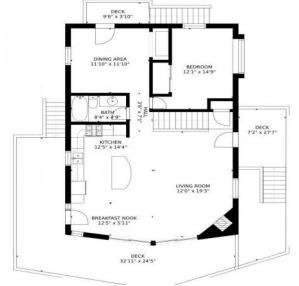

14036 South Jeanette Court, Morrison, CO 80465 - Level 1

14036 South Jeanette Court, Morrison, CO 80465 - Main - Level 2

14036 South Jeanette Court, Morrison, CO 80465 - Level 3

14036 South Jeanette Court, Morrison, CO 80465 - All Levels

Single Family

2500 SQFT

**Lauren Weiss**  
 720-485-1500  
 lauren@laurenweiss.com  
<https://www.laurenweiss.com>

Scan code  
 for more  
 property  
 details

# 14036 South Jeanette Court, Morrison, CO 80465 – Level 1

GROSS INTERNAL AREA  
FLOOR 1: 1088 sq. ft, FLOOR 2: 929 sq. ft  
FLOOR 3: 636 sq. ft, EXCLUDED AREAS:  
PORCH: 129 sq. ft, GARAGE: 628 sq. ft  
DECK: 600 sq. ft, BALCONY: 45 sq. ft  
TOTAL: 2653 sq. ft  
SIZES AND DIMENSIONS ARE APPROXIMATE, ACTUAL MAY VARY.

# 14036 South Jeanette Court, Morrison, CO 80465 — Main - Level 2

GROSS INTERNAL AREA  
FLOOR 1: 1088 sq. ft, FLOOR 2: 929 sq. ft  
FLOOR 3: 636 sq. ft, EXCLUDED AREAS:  
PORCH: 129 sq. ft, GARAGE: 628 sq. ft  
DECK: 600 sq. ft, BALCONY: 45 sq. ft  
TOTAL: 2653 sq. ft  
SIZES AND DIMENSIONS ARE APPROXIMATE, ACTUAL MAY VARY.