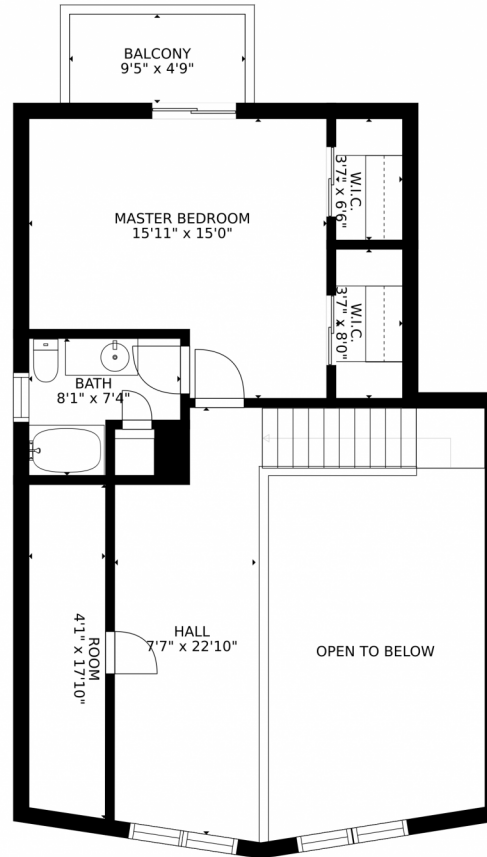

# 14036 South Jeanette Court, Morrison, CO 80465 – Level 1

GROSS INTERNAL AREA  
FLOOR 1: 1088 sq. ft, FLOOR 2: 929 sq. ft  
FLOOR 3: 636 sq. ft, EXCLUDED AREAS:  
PORCH: 129 sq. ft, GARAGE: 628 sq. ft  
DECK: 600 sq. ft, BALCONY: 45 sq. ft  
TOTAL: 2653 sq. ft  
SIZES AND DIMENSIONS ARE APPROXIMATE, ACTUAL MAY VARY.

# 14036 South Jeanette Court, Morrison, CO 80465 — Main - Level 2

GROSS INTERNAL AREA  
FLOOR 1: 1088 sq. ft, FLOOR 2: 929 sq. ft  
FLOOR 3: 636 sq. ft, EXCLUDED AREAS:  
PORCH: 129 sq. ft, GARAGE: 628 sq. ft  
DECK: 600 sq. ft, BALCONY: 45 sq. ft  
TOTAL: 2653 sq. ft  
SIZES AND DIMENSIONS ARE APPROXIMATE, ACTUAL MAY VARY.

Disclaimer: Sizes and Dimensions are Approximate, Actual May Vary.

**Lauren Weiss**  
720-485-1500  
lauren@laurenweiss.com  
<https://www.laurenweiss.com>

14036 South Jeanette Court, Morrison, CO 80465 – Level 3

GROSS INTERNAL AREA  
FLOOR 1: 1088 sq. ft, FLOOR 2: 929 sq. ft  
FLOOR 3: 636 sq. ft, EXCLUDED AREAS:  
PORCH: 129 sq. ft, GARAGE: 628 sq. ft  
DECK: 600 sq. ft, BALCONY: 45 sq. ft  
TOTAL: 2653 sq. ft  
SIZES AND DIMENSIONS ARE APPROXIMATE, ACTUAL MAY VARY.