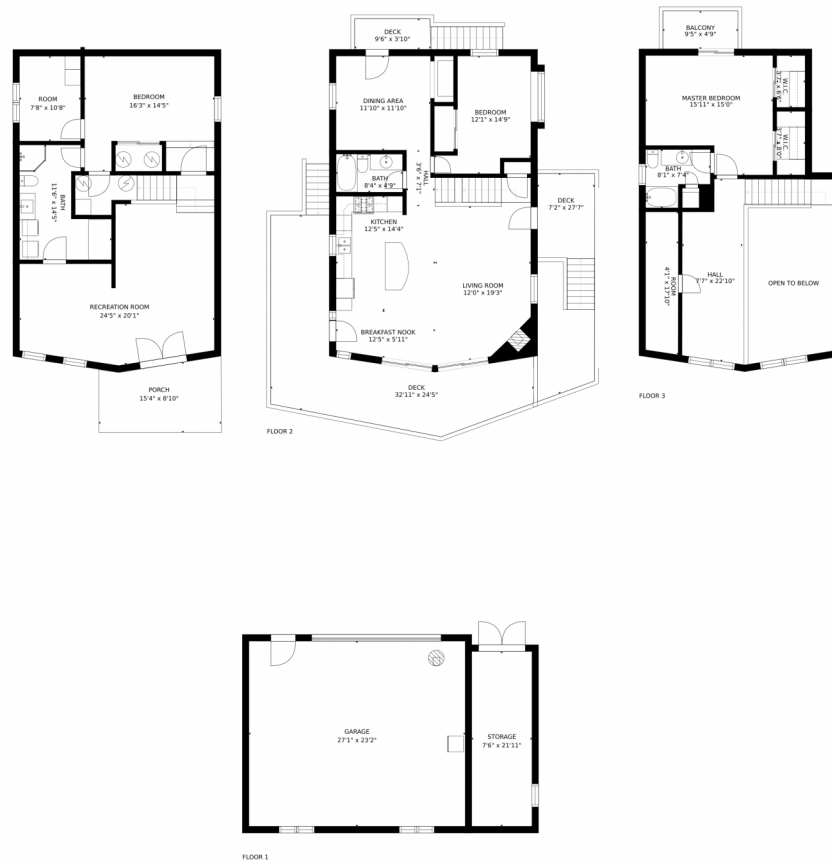

# 14036 South Jeanette Court, Morrison, CO 80465 – Level 1

GROSS INTERNAL AREA  
FLOOR 1: 1088 sq. ft, FLOOR 2: 929 sq. ft  
FLOOR 3: 636 sq. ft, EXCLUDED AREAS:  
PORCH: 129 sq. ft, GARAGE: 628 sq. ft  
DECK: 600 sq. ft, BALCONY: 45 sq. ft  
TOTAL: 2653 sq. ft  
SIZES AND DIMENSIONS ARE APPROXIMATE, ACTUAL MAY VARY.

# 14036 South Jeanette Court, Morrison, CO 80465 — Main - Level 2

GROSS INTERNAL AREA  
FLOOR 1: 1088 sq. ft, FLOOR 2: 929 sq. ft  
FLOOR 3: 636 sq. ft, EXCLUDED AREAS:  
PORCH: 129 sq. ft, GARAGE: 628 sq. ft  
DECK: 600 sq. ft, BALCONY: 45 sq. ft  
TOTAL: 2653 sq. ft  
SIZES AND DIMENSIONS ARE APPROXIMATE, ACTUAL MAY VARY.

GROSS INTERNAL AREA  
FLOOR 1: 1088 sq. ft, FLOOR 2: 929 sq. ft  
FLOOR 3: 636 sq. ft, EXCLUDED AREAS:  
PORCH: 129 sq. ft, GARAGE: 628 sq. ft  
DECK: 600 sq. ft, BALCONY: 45 sq. ft  
TOTAL: 2653 sq. ft  
SIZES AND DIMENSIONS ARE APPROXIMATE, ACTUAL MAY VARY.

# 14036 South Jeanette Court, Morrison, CO 80465 – All Levels

GROSS INTERNAL AREA  
FLOOR 1: 1088 sq. ft, FLOOR 2: 929 sq. ft  
FLOOR 3: 636 sq. ft, EXCLUDED AREAS:  
PORCH: 129 sq. ft, GARAGE: 628 sq. ft  
DECK: 600 sq. ft, BALCONY: 45 sq. ft  
TOTAL: 2653 sq. ft  
SIZES AND DIMENSIONS ARE APPROXIMATE, ACTUAL MAY VARY.