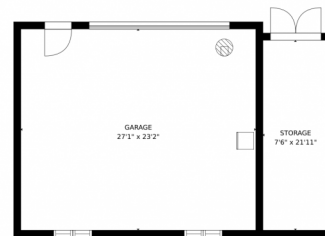

14036 South Jeanette Court, Morrison, CO 80465 - Level 1

14036 South Jeanette Court, Morrison, CO 80465 - Main - Level 2

14036 South Jeanette Court, Morrison, CO 80465 - Level 3

14036 South Jeanette Court, Morrison, CO 80465 - All Levels

# 14036 South Jeanette Court, Morrison, CO 80465 – Level 1

GROSS INTERNAL AREA  
FLOOR 1: 1088 sq. ft, FLOOR 2: 929 sq. ft  
FLOOR 3: 636 sq. ft, EXCLUDED AREAS:  
PORCH: 129 sq. ft, GARAGE: 628 sq. ft  
DECK: 600 sq. ft, BALCONY: 45 sq. ft  
TOTAL: 2653 sq. ft  
SIZES AND DIMENSIONS ARE APPROXIMATE, ACTUAL MAY VARY.

# 14036 South Jeanette Court, Morrison, CO 80465 — Main - Level 2

GROSS INTERNAL AREA  
FLOOR 1: 1088 sq. ft, FLOOR 2: 929 sq. ft  
FLOOR 3: 636 sq. ft, EXCLUDED AREAS:  
PORCH: 129 sq. ft, GARAGE: 628 sq. ft  
DECK: 600 sq. ft, BALCONY: 45 sq. ft  
TOTAL: 2653 sq. ft  
SIZES AND DIMENSIONS ARE APPROXIMATE, ACTUAL MAY VARY.

# 14036 South Jeanette Court, Morrison, CO 80465 – All Levels

GROSS INTERNAL AREA  
FLOOR 1: 1088 sq. ft, FLOOR 2: 929 sq. ft  
FLOOR 3: 636 sq. ft, EXCLUDED AREAS:  
PORCH: 129 sq. ft, GARAGE: 628 sq. ft  
DECK: 600 sq. ft, BALCONY: 45 sq. ft  
TOTAL: 2653 sq. ft  
SIZES AND DIMENSIONS ARE APPROXIMATE, ACTUAL MAY VARY.