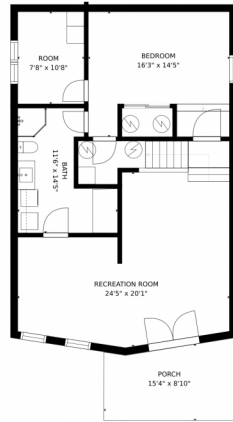

14036 South Jeanette Court, Morrison, CO 80465 - Level 1

14036 South Jeanette Court, Morrison, CO 80465 - Main - Level 2

14036 South Jeanette Court, Morrison, CO 80465 - Level 3

14036 South Jeanette Court, Morrison, CO 80465 - All Levels

Single Family

2500 SQFT

**Lauren Weiss**  
 720-485-1500  
 lauren@laurenweiss.com  
<https://www.laurenweiss.com>

Scan code  
 for more  
 property  
 details

# 14036 South Jeanette Court, Morrison, CO 80465 – Level 1

GROSS INTERNAL AREA  
FLOOR 1: 1088 sq. ft, FLOOR 2: 929 sq. ft  
FLOOR 3: 636 sq. ft, EXCLUDED AREAS:  
PORCH: 129 sq. ft, GARAGE: 628 sq. ft  
DECK: 600 sq. ft, BALCONY: 45 sq. ft  
TOTAL: 2653 sq. ft  
SIZES AND DIMENSIONS ARE APPROXIMATE, ACTUAL MAY VARY.

# 14036 South Jeanette Court, Morrison, CO 80465 — Main - Level 2

GROSS INTERNAL AREA  
FLOOR 1: 1088 sq. ft, FLOOR 2: 929 sq. ft  
FLOOR 3: 636 sq. ft, EXCLUDED AREAS:  
PORCH: 129 sq. ft, GARAGE: 628 sq. ft  
DECK: 600 sq. ft, BALCONY: 45 sq. ft  
TOTAL: 2653 sq. ft  
SIZES AND DIMENSIONS ARE APPROXIMATE, ACTUAL MAY VARY.