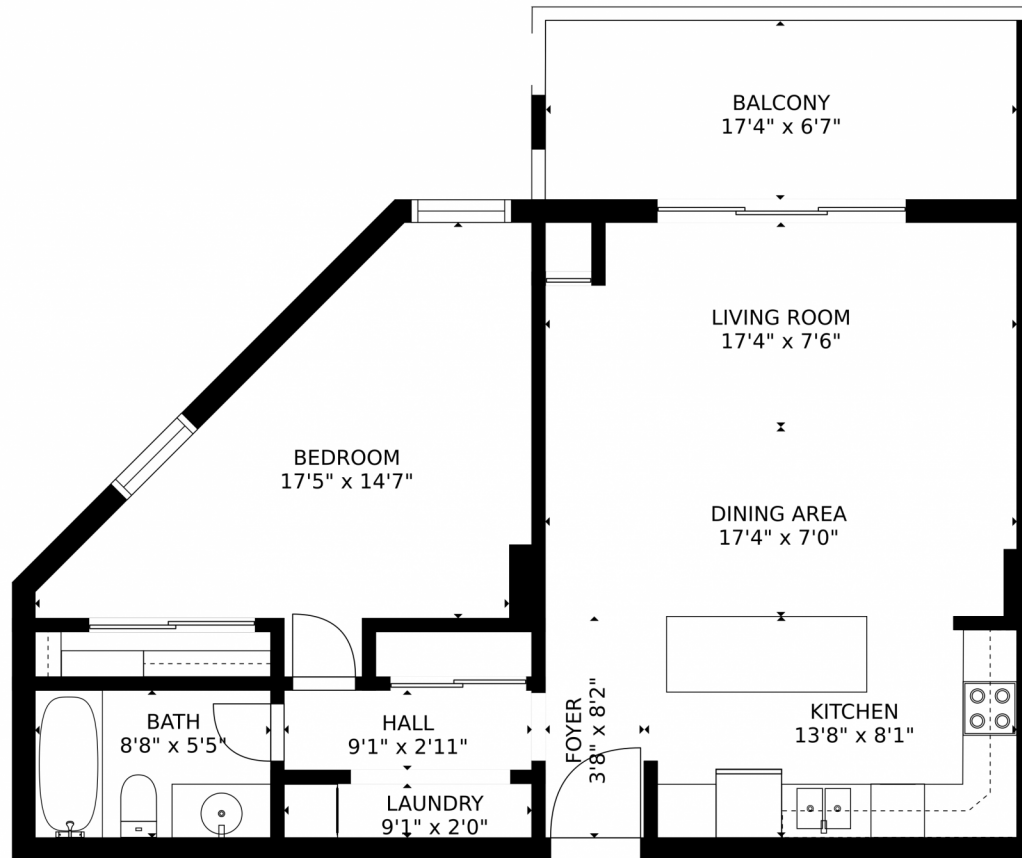

 Single Family  776 SQFT

Taylor Haas
303-665-7368
taylorh@coloradorpm.com
<https://www.coloradorpm.com/available-rental-properties-denv>

601 West 11th Avenue, Denver, CO 80204 – Main Level

GROSS INTERNAL AREA
FLOOR 1: 724 sq. ft. EXCLUDED AREAS:
BALCONY: 114 sq. ft
TOTAL: 724 sq. ft
SIZES AND DIMENSIONS ARE APPROXIMATE, ACTUAL MAY VARY.