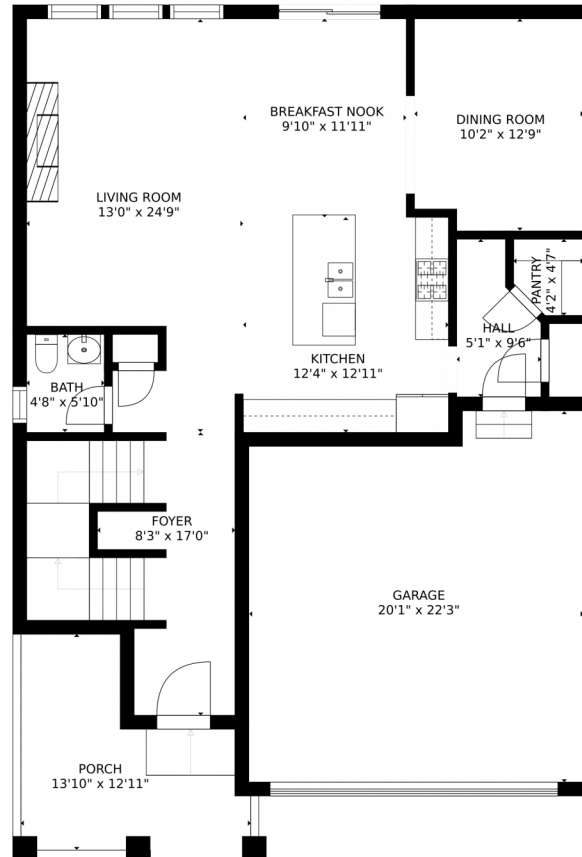

Single Family

2462 SQFT

Taylor Haas

303-665-7368

taylorh@coloradorpm.com

<https://www.coloradorpm.com/available-rental-properties-denver>

Scan code
for more
property
details

GROSS INTERNAL AREA
FLOOR 1: 989 sq. ft, FLOOR 2: 989 sq. ft
FLOOR 3: 1308 sq. ft, EXCLUDED AREAS:
PORCH: 134 sq. ft, GARAGE: 421 sq. ft
TOTAL: 3286 sq. ft
SIZES AND DIMENSIONS ARE APPROXIMATE, ACTUAL MAY VARY.

GROSS INTERNAL AREA
FLOOR 1: 989 sq. ft, FLOOR 2: 989 sq. ft
FLOOR 3: 1308 sq. ft, EXCLUDED AREAS:
PORCH: 134 sq. ft, GARAGE: 421 sq. ft
TOTAL: 3286 sq. ft
SIZES AND DIMENSIONS ARE APPROXIMATE, ACTUAL MAY VARY.

4712 Joplin Street, Denver, CO 80239 – All Levels

GROSS INTERNAL AREA
FLOOR 1: 989 sq. ft, FLOOR 2: 989 sq. ft
FLOOR 3: 1308 sq. ft, EXCLUDED AREAS:
PORCH: 134 sq. ft, GARAGE: 421 sq. ft
TOTAL: 3286 sq. ft
SIZES AND DIMENSIONS ARE APPROXIMATE, ACTUAL MAY VARY.