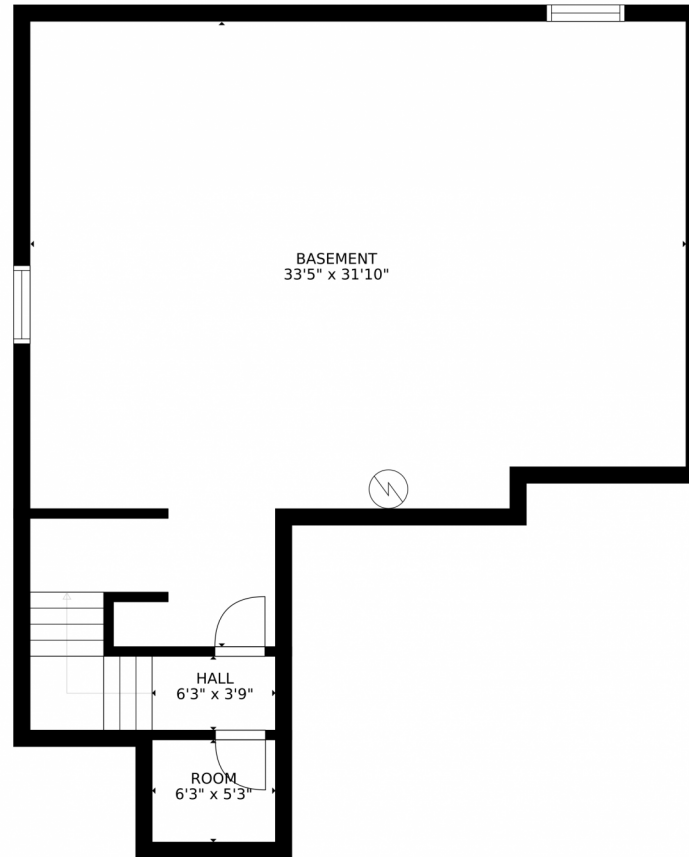

Single Family

2462 SQFT

Taylor Haas

303-665-7368

taylorh@coloradorpm.com

<https://www.coloradorpm.com/available-rental-properties-denver>

Scan code
for more
property
details

GROSS INTERNAL AREA
FLOOR 1: 989 sq. ft, FLOOR 2: 989 sq. ft
FLOOR 3: 1308 sq. ft, EXCLUDED AREAS:
PORCH: 134 sq. ft, GARAGE: 421 sq. ft
TOTAL: 3286 sq. ft
SIZES AND DIMENSIONS ARE APPROXIMATE, ACTUAL MAY VARY.

GROSS INTERNAL AREA
FLOOR 1: 989 sq. ft, FLOOR 2: 989 sq. ft
FLOOR 3: 1308 sq. ft, EXCLUDED AREAS:
PORCH: 134 sq. ft, GARAGE: 421 sq. ft
TOTAL: 3286 sq. ft
SIZES AND DIMENSIONS ARE APPROXIMATE, ACTUAL MAY VARY.

4712 Joplin Street, Denver, CO 80239 – All Levels

GROSS INTERNAL AREA
FLOOR 1: 989 sq. ft, FLOOR 2: 989 sq. ft
FLOOR 3: 1308 sq. ft, EXCLUDED AREAS:
PORCH: 134 sq. ft, GARAGE: 421 sq. ft
TOTAL: 3286 sq. ft
SIZES AND DIMENSIONS ARE APPROXIMATE, ACTUAL MAY VARY.