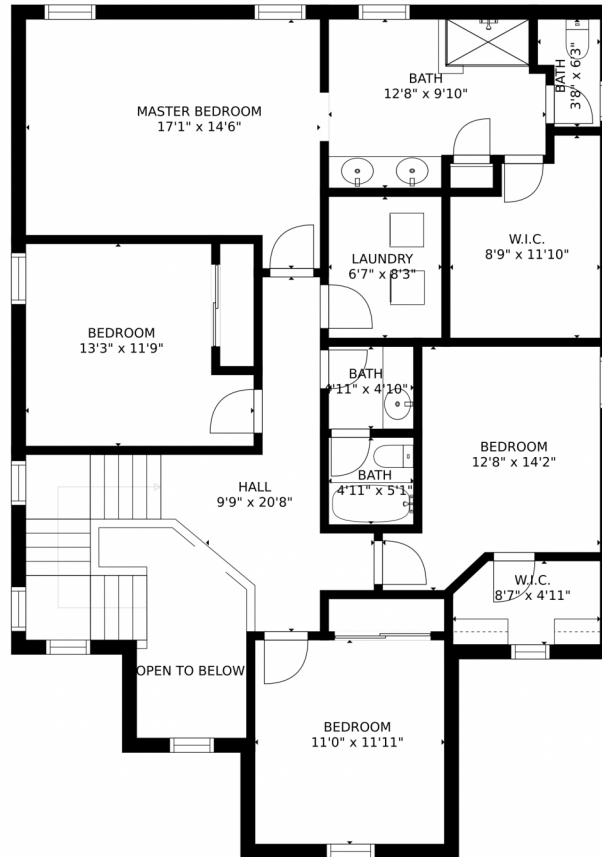

Single Family

2462 SQFT

Taylor Haas

303-665-7368

taylorh@coloradorpm.com

<https://www.coloradorpm.com/available-rental-properties-denver>

Scan code
for more
property
details

GROSS INTERNAL AREA
FLOOR 1: 989 sq. ft, FLOOR 2: 989 sq. ft
FLOOR 3: 1308 sq. ft, EXCLUDED AREAS:
PORCH: 134 sq. ft, GARAGE: 421 sq. ft
TOTAL: 3286 sq. ft
SIZES AND DIMENSIONS ARE APPROXIMATE, ACTUAL MAY VARY.

GROSS INTERNAL AREA
FLOOR 1: 989 sq. ft, FLOOR 2: 989 sq. ft
FLOOR 3: 1308 sq. ft, EXCLUDED AREAS:
PORCH: 134 sq. ft, GARAGE: 421 sq. ft
TOTAL: 3286 sq. ft
SIZES AND DIMENSIONS ARE APPROXIMATE, ACTUAL MAY VARY.

4712 Joplin Street, Denver, CO 80239 – All Levels

GROSS INTERNAL AREA
FLOOR 1: 989 sq. ft, FLOOR 2: 989 sq. ft
FLOOR 3: 1308 sq. ft, EXCLUDED AREAS:
PORCH: 134 sq. ft, GARAGE: 421 sq. ft
TOTAL: 3286 sq. ft
SIZES AND DIMENSIONS ARE APPROXIMATE, ACTUAL MAY VARY.