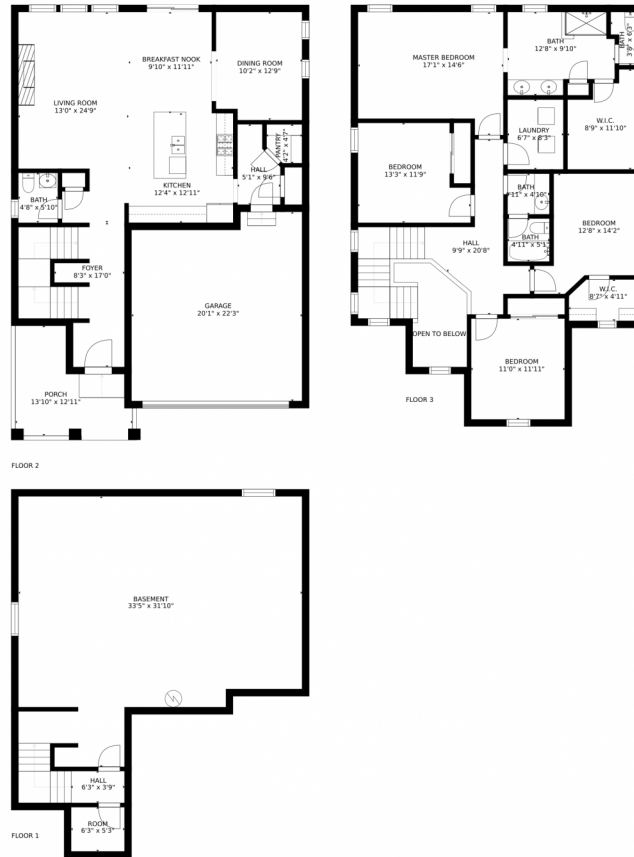

Single Family

2462 SQFT

Taylor Haas

303-665-7368

taylorh@coloradorpm.com

<https://www.coloradorpm.com/available-rental-properties-denver>

Scan code
for more
property
details

GROSS INTERNAL AREA
FLOOR 1: 989 sq. ft, FLOOR 2: 989 sq. ft
FLOOR 3: 1308 sq. ft, EXCLUDED AREAS:
PORCH: 134 sq. ft, GARAGE: 421 sq. ft
TOTAL: 3286 sq. ft
SIZES AND DIMENSIONS ARE APPROXIMATE, ACTUAL MAY VARY.

GROSS INTERNAL AREA
FLOOR 1: 989 sq. ft, FLOOR 2: 989 sq. ft
FLOOR 3: 1308 sq. ft, EXCLUDED AREAS:
PORCH: 134 sq. ft, GARAGE: 421 sq. ft
TOTAL: 3286 sq. ft
SIZES AND DIMENSIONS ARE APPROXIMATE, ACTUAL MAY VARY.

4712 Joplin Street, Denver, CO 80239 – All Levels

GROSS INTERNAL AREA
FLOOR 1: 989 sq. ft, FLOOR 2: 989 sq. ft
FLOOR 3: 1308 sq. ft, EXCLUDED AREAS:
PORCH: 134 sq. ft, GARAGE: 421 sq. ft
TOTAL: 3286 sq. ft
SIZES AND DIMENSIONS ARE APPROXIMATE, ACTUAL MAY VARY.