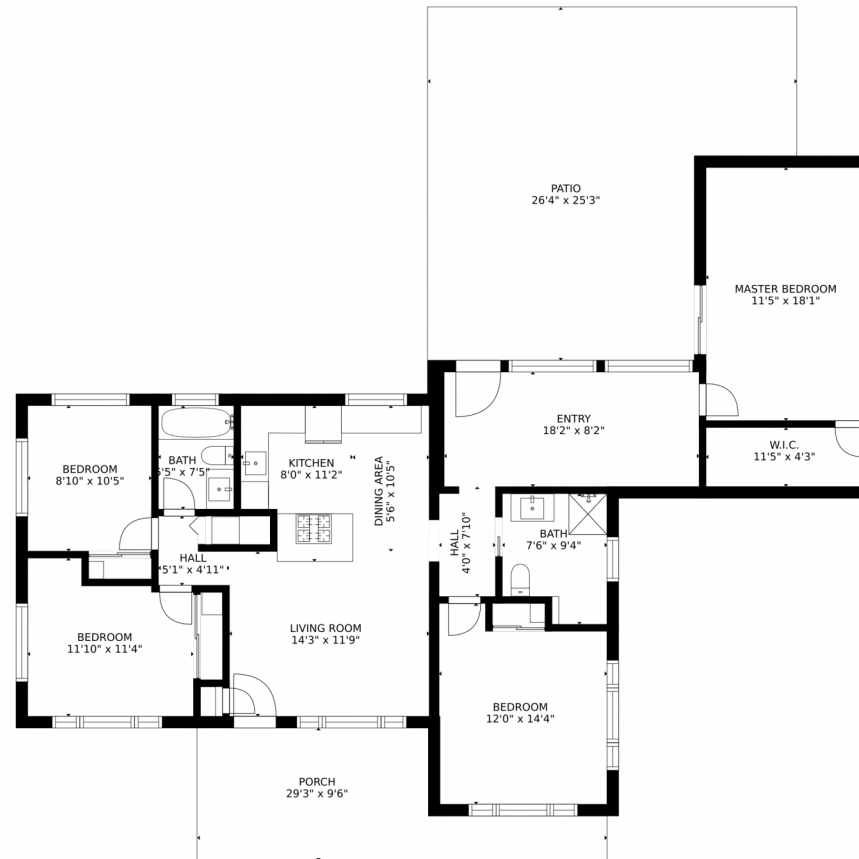

Single Family

1500 SQFT

Michelle Reynolds
702-376-7950
michellereynoldsre@gmail.com

Scan code
for more
property
details

34 Yates Street, Denver, CO 80219 – Main Level

GROSS INTERNAL AREA
FLOOR 1: 1341 sq. ft. EXCLUDED AREAS:
PATIO: 559 sq. ft. PORCH: 197 sq. ft.
TOTAL: 1341 sq. ft.
SIZES AND DIMENSIONS ARE APPROXIMATE, ACTUAL MAY VARY.

Disclaimer: Sizes and Dimensions are Approximate, Actual May Vary.

Michelle Reynolds
702-376-7950
michellereynoldsre@gmail.com

Scan code
for more
property
details