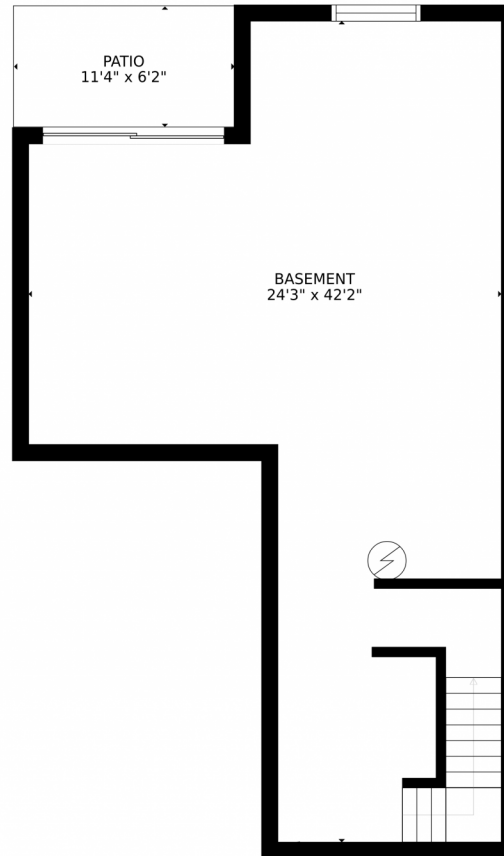

# 3615 South Lisbon Court, Aurora, CO 80013 – Main

GROSS INTERNAL AREA  
FLOOR 1: 690 sq. ft, FLOOR 2: 687 sq. ft  
FLOOR 3: 941 sq. ft, EXCLUDED AREAS:  
PATIO: 71 sq. ft, BALCONY: 61 sq. ft  
PORCH: 81 sq. ft, GARAGE: 250 sq. ft  
TOTAL: 2318 sq. ft  
SIZES AND DIMENSIONS ARE APPROXIMATE, ACTUAL MAY VARY.

# 3615 South Lisbon Court, Aurora, CO 80013 – 2nd Level

GROSS INTERNAL AREA  
FLOOR 1: 690 sq. ft, FLOOR 2: 687 sq. ft  
FLOOR 3: 941 sq. ft, EXCLUDED AREAS:  
PATIO: 71 sq. ft, BALCONY: 61 sq. ft  
PORCH: 81 sq. ft, GARAGE: 250 sq. ft  
TOTAL: 2318 sq. ft  
SIZES AND DIMENSIONS ARE APPROXIMATE, ACTUAL MAY VARY.

3615 South Lisbon Court, Aurora, CO 80013 – Basement

GROSS INTERNAL AREA  
FLOOR 1: 690 sq. ft, FLOOR 2: 687 sq. ft  
FLOOR 3: 941 sq. ft, EXCLUDED AREAS:  
PATIO: 71 sq. ft, BALCONY: 61 sq. ft  
PORCH: 81 sq. ft, GARAGE: 250 sq. ft  
TOTAL: 2318 sq. ft  
SIZES AND DIMENSIONS ARE APPROXIMATE, ACTUAL MAY VARY.

# 3615 South Lisbon Court, Aurora, CO 80013 – All Levels

GROSS INTERNAL AREA  
FLOOR 1: 690 sq. ft, FLOOR 2: 687 sq. ft  
FLOOR 3: 941 sq. ft, EXCLUDED AREAS:  
PATIO: 71 sq. ft, BALCONY: 61 sq. ft  
PORCH: 81 sq. ft, GARAGE: 250 sq. ft  
TOTAL: 2318 sq. ft  
SIZES AND DIMENSIONS ARE APPROXIMATE, ACTUAL MAY VARY.