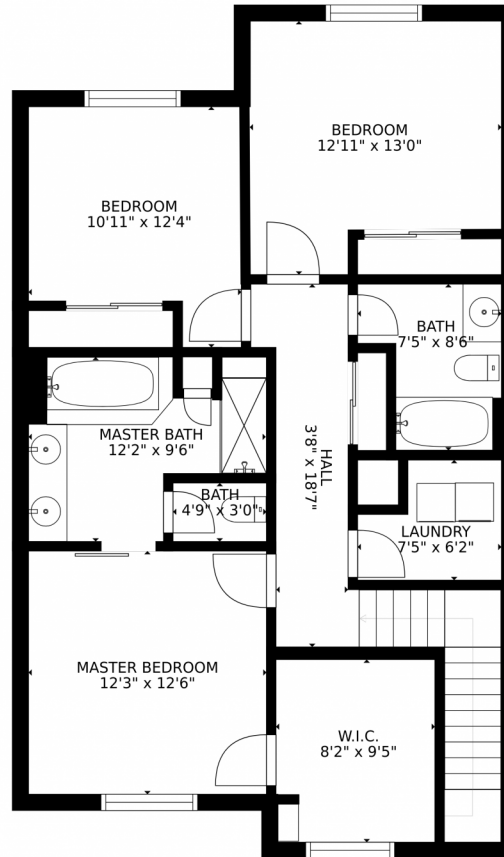

# 3615 South Lisbon Court, Aurora, CO 80013 – Main

GROSS INTERNAL AREA  
FLOOR 1: 690 sq. ft, FLOOR 2: 687 sq. ft  
FLOOR 3: 941 sq. ft, EXCLUDED AREAS:  
PATIO: 71 sq. ft, BALCONY: 61 sq. ft  
PORCH: 81 sq. ft, GARAGE: 250 sq. ft  
TOTAL: 2318 sq. ft  
SIZES AND DIMENSIONS ARE APPROXIMATE, ACTUAL MAY VARY.

# 3615 South Lisbon Court, Aurora, CO 80013 – 2nd Level

GROSS INTERNAL AREA  
FLOOR 1: 690 sq. ft, FLOOR 2: 687 sq. ft  
FLOOR 3: 941 sq. ft, EXCLUDED AREAS:  
PATIO: 71 sq. ft, BALCONY: 61 sq. ft  
PORCH: 81 sq. ft, GARAGE: 250 sq. ft  
TOTAL: 2318 sq. ft  
SIZES AND DIMENSIONS ARE APPROXIMATE, ACTUAL MAY VARY.

3615 South Lisbon Court, Aurora, CO 80013 – Basement

GROSS INTERNAL AREA  
FLOOR 1: 690 sq. ft, FLOOR 2: 687 sq. ft  
FLOOR 3: 941 sq. ft, EXCLUDED AREAS:  
PATIO: 71 sq. ft, BALCONY: 61 sq. ft  
PORCH: 81 sq. ft, GARAGE: 250 sq. ft  
TOTAL: 2318 sq. ft  
SIZES AND DIMENSIONS ARE APPROXIMATE, ACTUAL MAY VARY.

# 3615 South Lisbon Court, Aurora, CO 80013 – All Levels

GROSS INTERNAL AREA  
FLOOR 1: 690 sq. ft, FLOOR 2: 687 sq. ft  
FLOOR 3: 941 sq. ft, EXCLUDED AREAS:  
PATIO: 71 sq. ft, BALCONY: 61 sq. ft  
PORCH: 81 sq. ft, GARAGE: 250 sq. ft  
TOTAL: 2318 sq. ft  
SIZES AND DIMENSIONS ARE APPROXIMATE, ACTUAL MAY VARY.