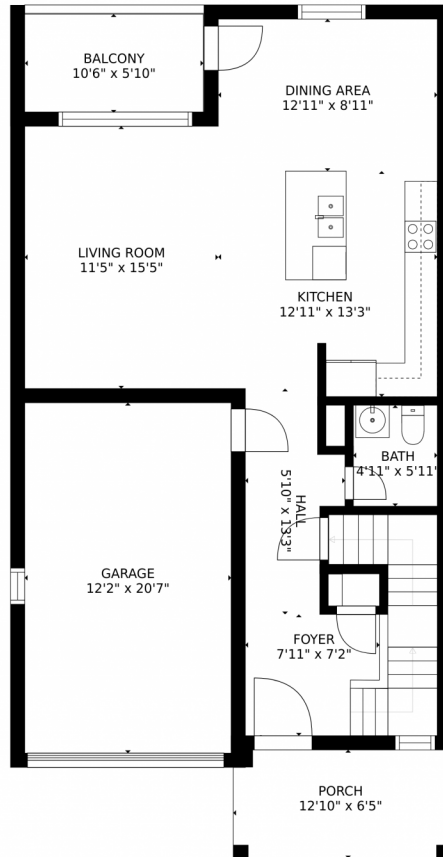

# 3615 South Lisbon Court, Aurora, CO 80013 – Main

GROSS INTERNAL AREA  
FLOOR 1: 690 sq. ft, FLOOR 2: 687 sq. ft  
FLOOR 3: 941 sq. ft, EXCLUDED AREAS:  
PATIO: 71 sq. ft, BALCONY: 61 sq. ft  
PORCH: 81 sq. ft, GARAGE: 250 sq. ft  
TOTAL: 2318 sq. ft  
SIZES AND DIMENSIONS ARE APPROXIMATE, ACTUAL MAY VARY.

# 3615 South Lisbon Court, Aurora, CO 80013 – 2nd Level

GROSS INTERNAL AREA  
FLOOR 1: 690 sq. ft, FLOOR 2: 687 sq. ft  
FLOOR 3: 941 sq. ft, EXCLUDED AREAS:  
PATIO: 71 sq. ft, BALCONY: 61 sq. ft  
PORCH: 81 sq. ft, GARAGE: 250 sq. ft  
TOTAL: 2318 sq. ft  
SIZES AND DIMENSIONS ARE APPROXIMATE, ACTUAL MAY VARY.

3615 South Lisbon Court, Aurora, CO 80013 – Basement

GROSS INTERNAL AREA  
FLOOR 1: 690 sq. ft, FLOOR 2: 687 sq. ft  
FLOOR 3: 941 sq. ft, EXCLUDED AREAS:  
PATIO: 71 sq. ft, BALCONY: 61 sq. ft  
PORCH: 81 sq. ft, GARAGE: 250 sq. ft  
TOTAL: 2318 sq. ft  
SIZES AND DIMENSIONS ARE APPROXIMATE, ACTUAL MAY VARY.

# 3615 South Lisbon Court, Aurora, CO 80013 – All Levels

GROSS INTERNAL AREA  
FLOOR 1: 690 sq. ft, FLOOR 2: 687 sq. ft  
FLOOR 3: 941 sq. ft, EXCLUDED AREAS:  
PATIO: 71 sq. ft, BALCONY: 61 sq. ft  
PORCH: 81 sq. ft, GARAGE: 250 sq. ft  
TOTAL: 2318 sq. ft  
SIZES AND DIMENSIONS ARE APPROXIMATE, ACTUAL MAY VARY.