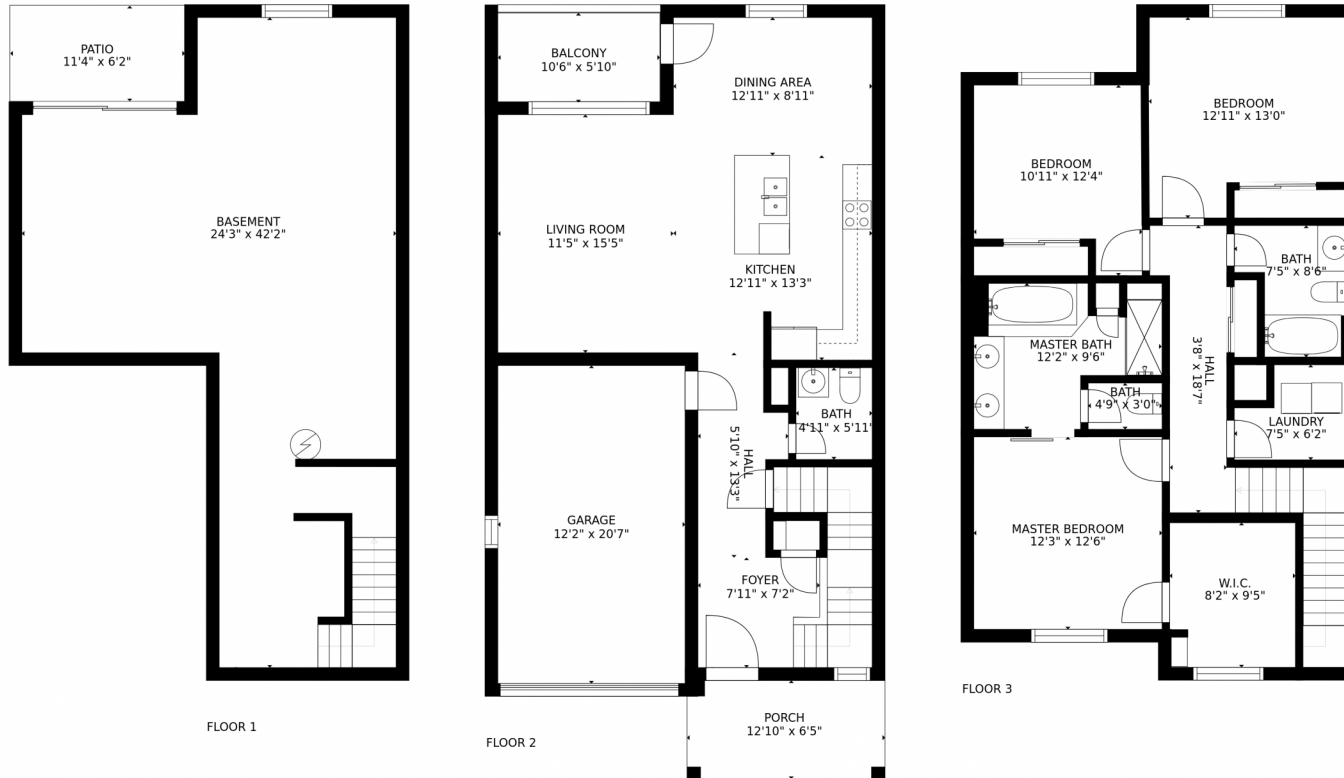

# 3615 South Lisbon Court, Aurora, CO 80013 – Main

GROSS INTERNAL AREA  
FLOOR 1: 690 sq. ft, FLOOR 2: 687 sq. ft  
FLOOR 3: 941 sq. ft, EXCLUDED AREAS:  
PATIO: 71 sq. ft, BALCONY: 61 sq. ft  
PORCH: 81 sq. ft, GARAGE: 250 sq. ft  
TOTAL: 2318 sq. ft  
SIZES AND DIMENSIONS ARE APPROXIMATE, ACTUAL MAY VARY.

# 3615 South Lisbon Court, Aurora, CO 80013 – 2nd Level

GROSS INTERNAL AREA  
FLOOR 1: 690 sq. ft, FLOOR 2: 687 sq. ft  
FLOOR 3: 941 sq. ft, EXCLUDED AREAS:  
PATIO: 71 sq. ft, BALCONY: 61 sq. ft  
PORCH: 81 sq. ft, GARAGE: 250 sq. ft  
TOTAL: 2318 sq. ft  
SIZES AND DIMENSIONS ARE APPROXIMATE, ACTUAL MAY VARY.

3615 South Lisbon Court, Aurora, CO 80013 – Basement

GROSS INTERNAL AREA  
FLOOR 1: 690 sq. ft, FLOOR 2: 687 sq. ft  
FLOOR 3: 941 sq. ft, EXCLUDED AREAS:  
PATIO: 71 sq. ft, BALCONY: 61 sq. ft  
PORCH: 81 sq. ft, GARAGE: 250 sq. ft  
TOTAL: 2318 sq. ft  
SIZES AND DIMENSIONS ARE APPROXIMATE, ACTUAL MAY VARY.

# 3615 South Lisbon Court, Aurora, CO 80013 – All Levels

GROSS INTERNAL AREA  
FLOOR 1: 690 sq. ft, FLOOR 2: 687 sq. ft  
FLOOR 3: 941 sq. ft, EXCLUDED AREAS:  
PATIO: 71 sq. ft, BALCONY: 61 sq. ft  
PORCH: 81 sq. ft, GARAGE: 250 sq. ft  
TOTAL: 2318 sq. ft  
SIZES AND DIMENSIONS ARE APPROXIMATE, ACTUAL MAY VARY.