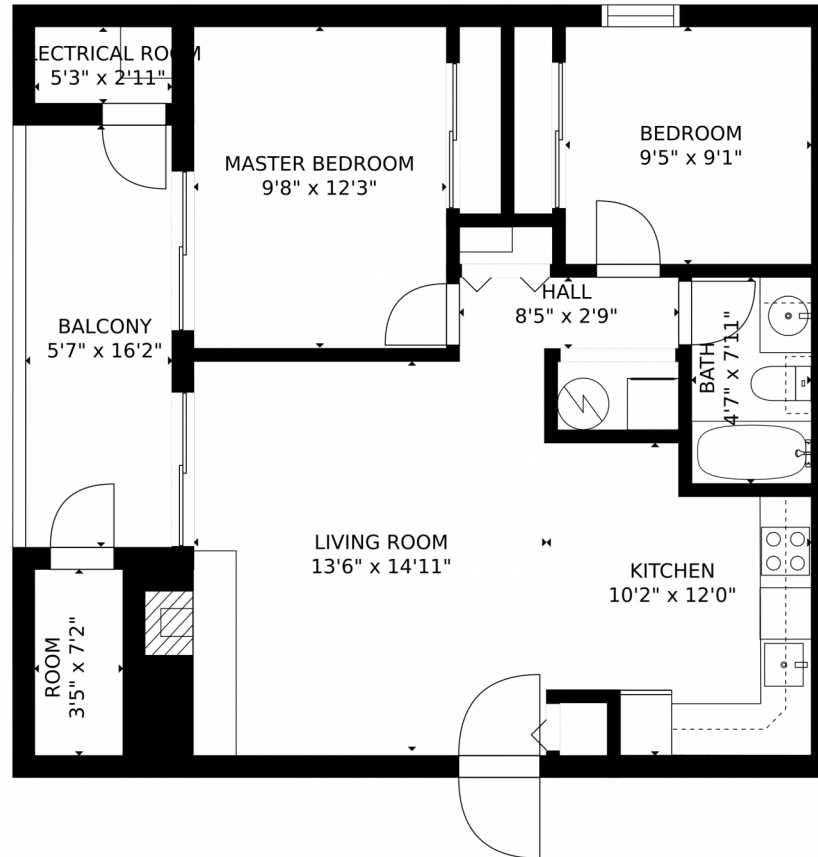

 Single Family  720 SQFT

**Taylor Haas**  
303-665-7368  
taylorh@coloradorpm.com  
<https://www.coloradorpm.com/available-rental-properties-denver>

GROSS INTERNAL AREA  
FLOOR 1: 721 sq. ft. EXCLUDED AREAS:  
BALCONY: 91 sq. ft  
TOTAL: 721 sq. ft  
SIZES AND DIMENSIONS ARE APPROXIMATE, ACTUAL MAY VARY.